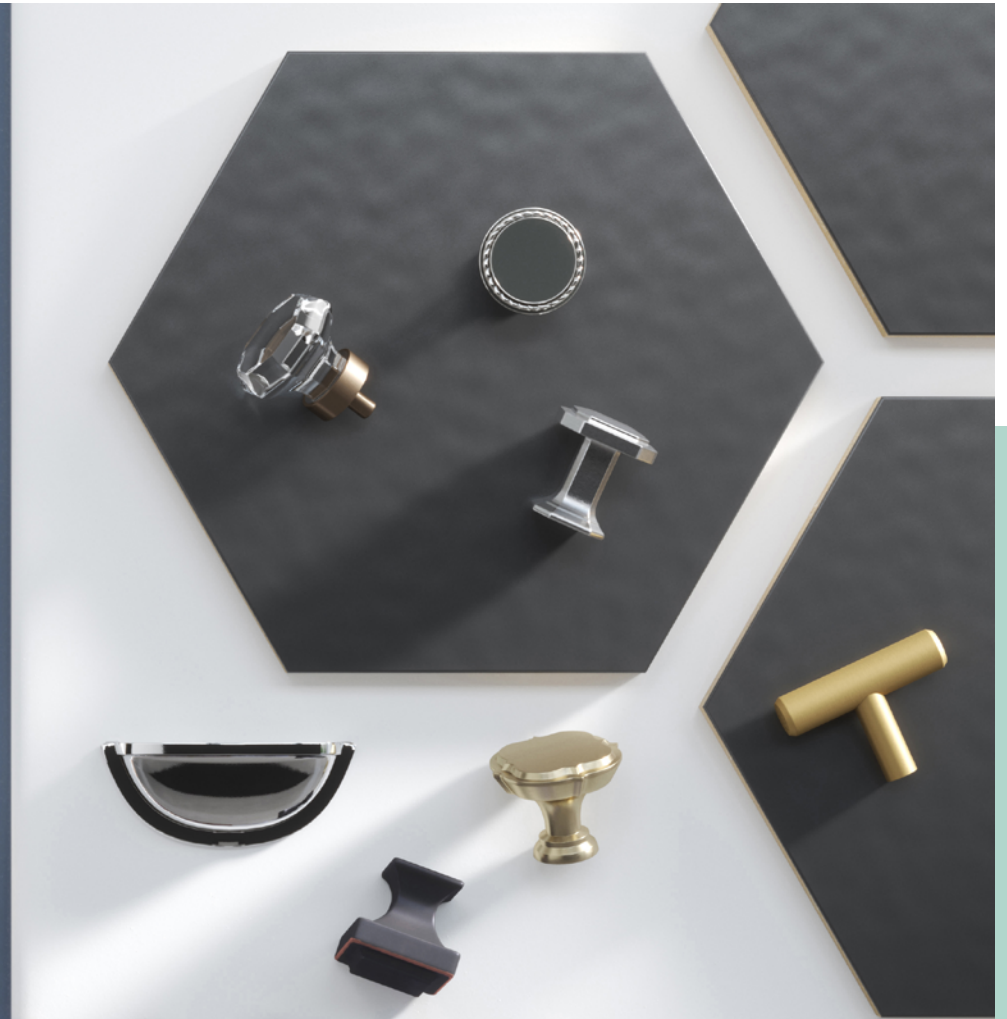

Finishing Touches

Make a statement with stunning knobs, pulls, hinges, and other standout details.

Key Categories

You Might Also Need

Contact your Account Manager to discuss your next project.