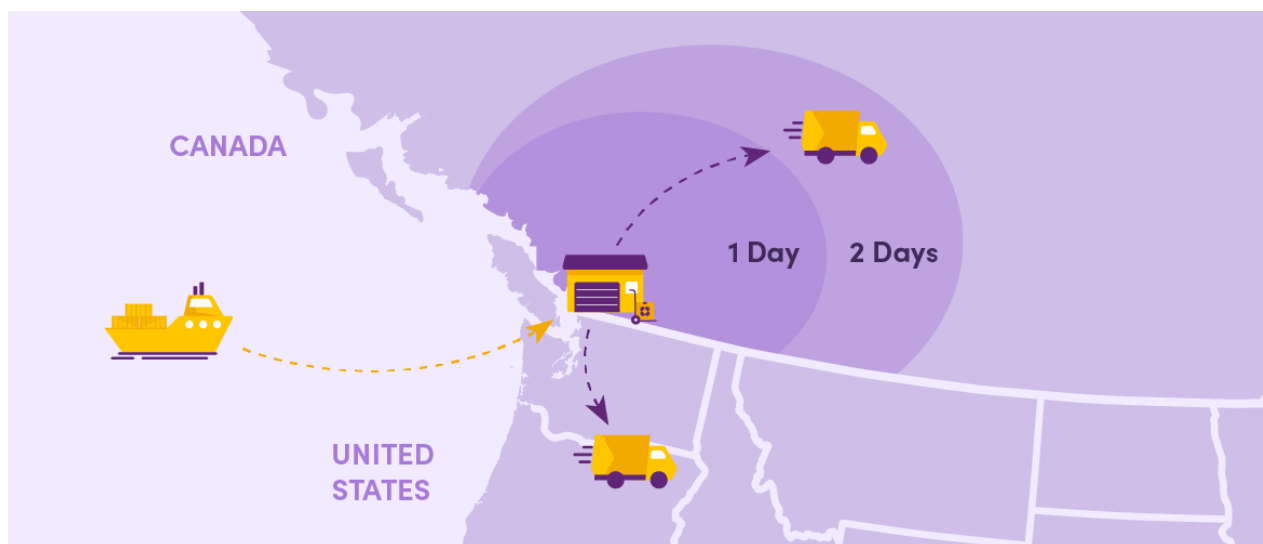

 **wayfair** PARTNER

New CastleGate Fulfillment Center in Vancouver, British Columbia, Canada

Coming in Q4 2023: Improved demand
coverage in western Canada and the
Pacific Northwest

Improve your demand coverage in western Canada and the Pacific Northwest

We are opening a new CastleGate Fulfillment Center in Canada. The facility is located in Richmond, British Columbia, close to Vancouver. The 500,000 sq. ft. (46,000 sq. m) warehouse will be shipping out small-parcel orders only.

Summary

Target opening date: Q4 2023

Surface area: 500,000 sq. ft.
(46,000 sq. m)

Address: 8011 Zylmans Way
Richmond, BC V6W 0C3

Type of products handled:
Small parcel only (types 1, 2, 3)

Target market: western Canada
and the Pacific Northwest

Western Canada fulfillment

Access new customers in western Canada by offering fast shipping with reduced incidents.

- With the additional fulfillment center close to Vancouver, CastleGate Canada is now able ship to **90% of Canadian customers in two days or less and to 67% of Canadian customers in one day.**
- Our direct injection to FedEx distribution centers will help decrease product touches and incident rates.
- Import your products directly to Vancouver Harbour to save on inbound freight costs.