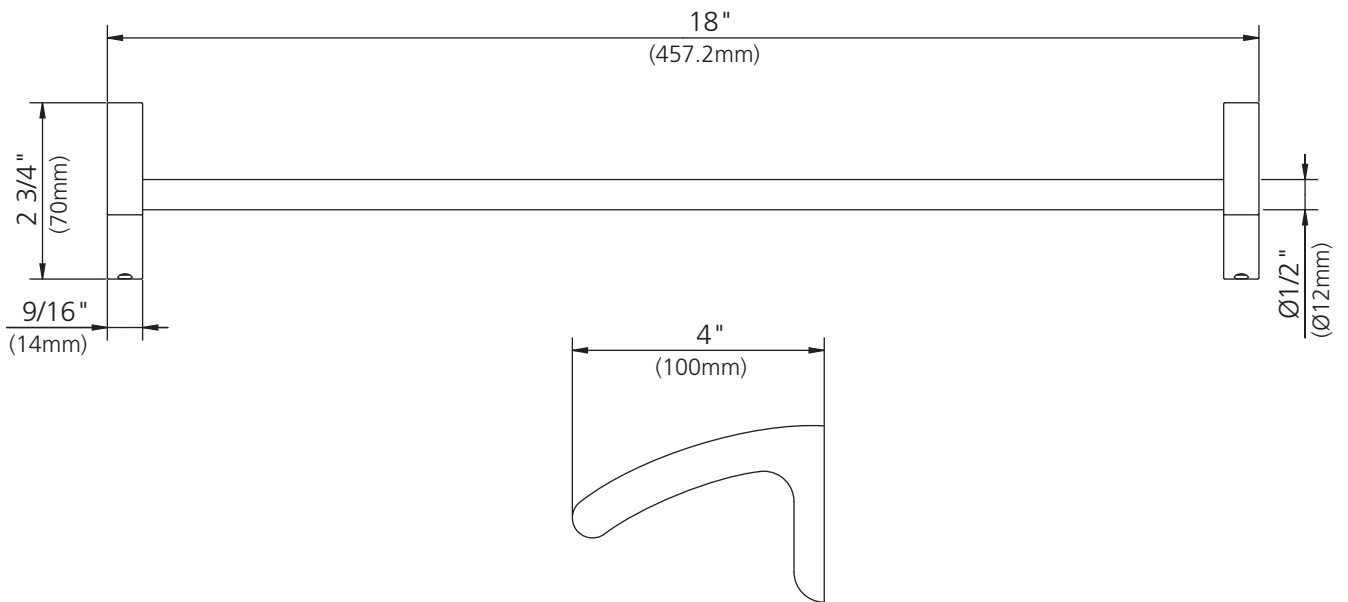

LEFROY BROOKS

1 8 2 8 T R O U T M A N S T R E E T
R I D G E W O O D N E W Y O R K N Y 1 1 3 8 5 U S A
T: +1(718) 302 5292 F: +1(718) 302 4177

K1-5101

18" TOWEL RAIL

DIMENSIONAL DATA SHEET

DATE: 29 April 2011

No: B5801100

©COPYRIGHT 2009, CHRISTO LEFROY BROOKS. ALL RIGHTS RESERVED.

DIMENSIONS IN INCHES & MILLIMETRES

WHILST EVERY EFFORT IS MADE TO ENSURE THE ACCURACY OF THESE DATA SHEETS THEY ARE SUBJECT TO CHANGE WITHOUT NOTICE AS PART OF THE COMPANY'S PRODUCT DEVELOPMENT PROCESS

K1-5101

18" TOWEL RAIL

- 1 Anchor bolt and screw (290604)
- 2 Mounting bracket (293251)
- 3 Bracket (240268H)
- 4 Set screw (053009)
- 5 Allen key (031000)

- 6 Bolt (017850)
- 7 Adaptor (255943)
- 8 18" Towel rail (250417)
- 9 Bracket (240268C)