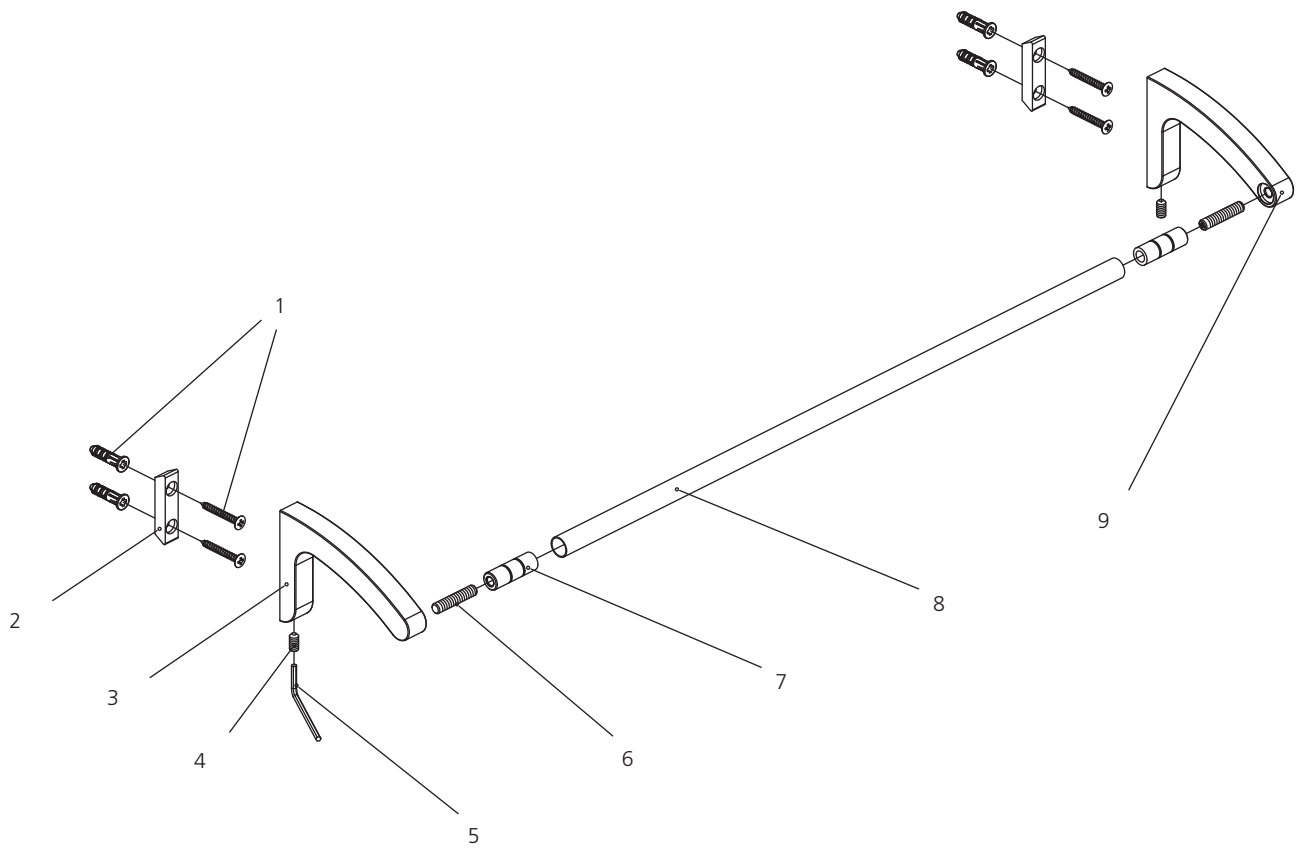

No: B5801100

©COPYRIGHT 2009, CHRISTO LEFROY BROOKS. ALL RIGHTS RESERVED.

DIMENSIONS IN INCHES & MILLIMETRES

WHILST EVERY EFFORT IS MADE TO ENSURE THE ACCURACY OF THESE DATA SHEETS THEY ARE SUBJECT TO CHANGE WITHOUT NOTICE AS PART OF THE COMPANY'S PRODUCT DEVELOPMENT PROCESS

K1-5101

18" TOWEL RAIL

- 1 Anchor bolt and screw (290604)
- 2 Mounting bracket (293251)
- 3 Bracket (240268H)
- 4 Set screw (053009)
- 5 Allen key (031000)

- 6 Bolt (017850)
- 7 Adaptor (255943)
- 8 18" Towel rail (250417)
- 9 Bracket (240268C)