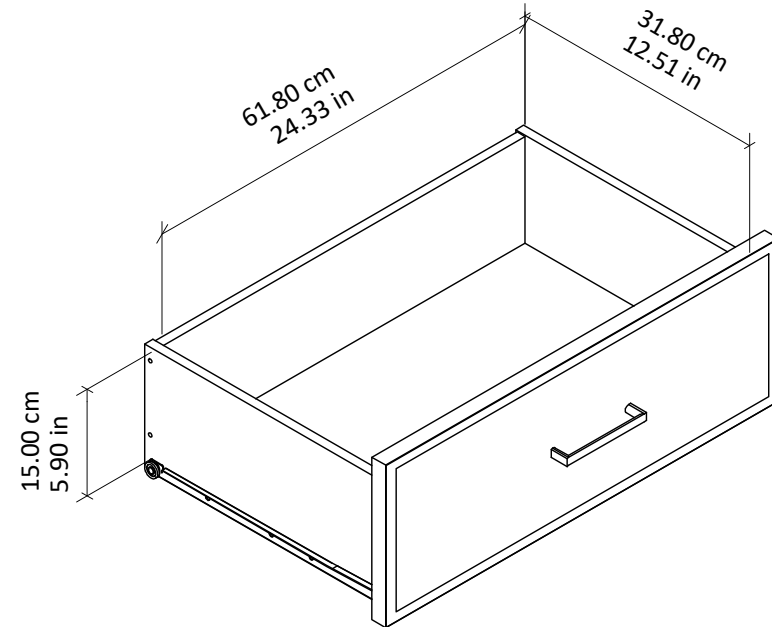

# 3640408COM / 3640013COM - COSMO 4 DRAWER DRESSER

Finish: Graphite / White

Overall Product Size:  
29.68in (W) x 19.72in (D) x 41.61in (H)  
75.40cm (W) x 50.10cm (D) x 105.70cm (H)

Wood Breakdown: 96%  
Total storage: 4.15 Cubic Feet

1.038 Cubic Feet  
each drawer

Maximum Weight Capacities  
Unit Weight: 112.20lbs (51.00kg)