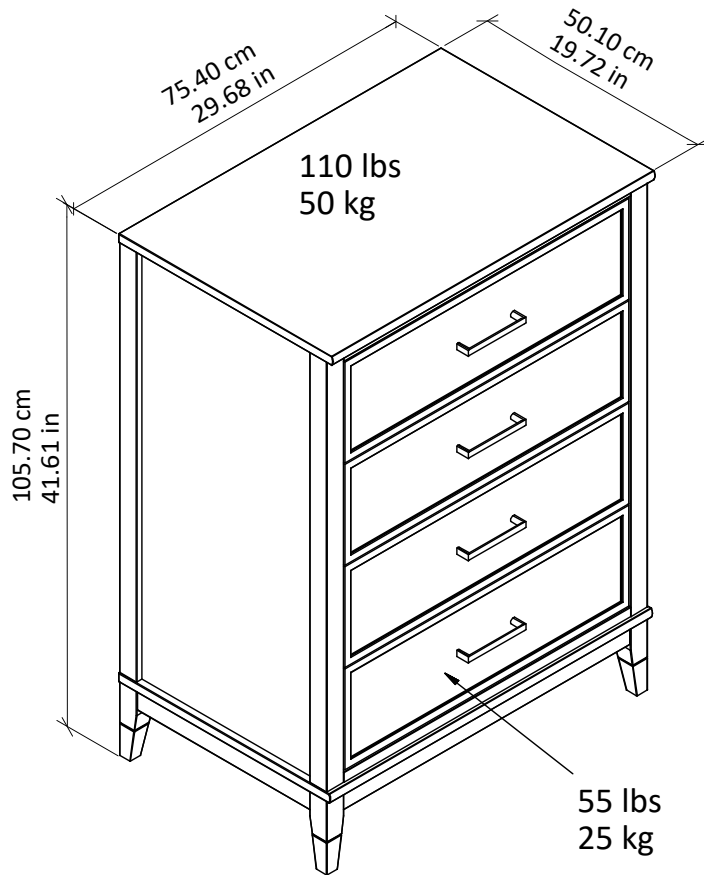

# 3640408COM / 3640013COM - COSMO 4 DRAWER DRESSER

Finish: Graphite / White

Overall Product Size:  
29.68in (W) x 19.72in (D) x 41.61in (H)  
75.40cm (W) x 50.10cm (D) x 105.70cm (H)

Wood Breakdown: 96%  
Total storage: 4.15 Cubic Feet

1.038 Cubic Feet  
each drawer

Maximum Weight Capacities  
Unit Weight: 112.20lbs (51.00kg)