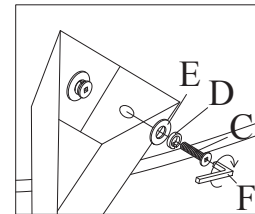

CHAISE LOUNGE ASSEMBLY INSTRUCTION (TOTAL 1 BOX)

1

2

3

Thank you for your purchase.