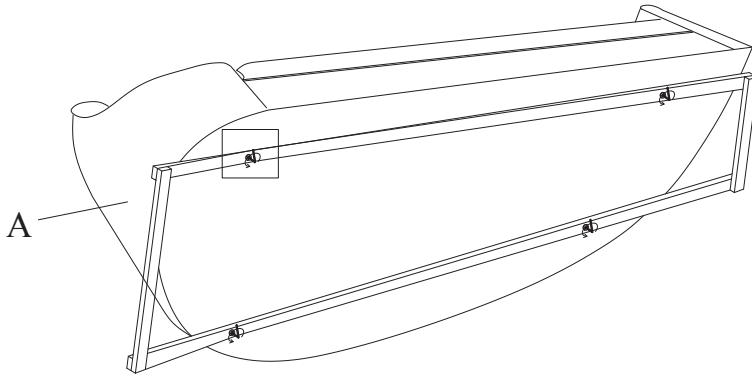

CHAISE LOUNGE ASSEMBLY INSTRUCTION (TOTAL 1 BOX)

A x 1 pc

B x 4 pcs

C x 8 pcs (8x30mm)

D x 8 pcs(M8)

E x 8 pcs(M8x25mm)

F x 1 pc (5mm)

1