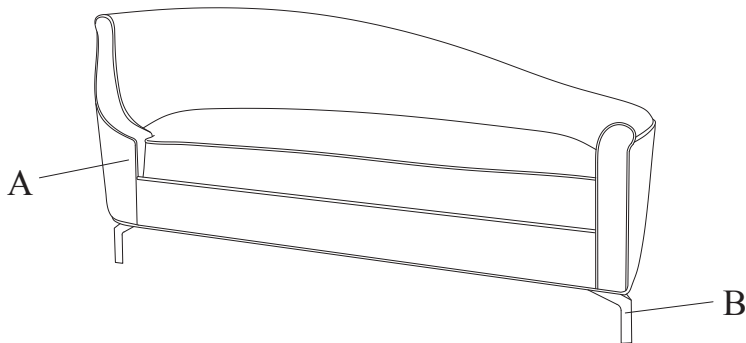

CHAISE LOUNGE ASSEMBLY INSTRUCTION (TOTAL 1 BOX)

1

2

3

Thank you for your purchase.