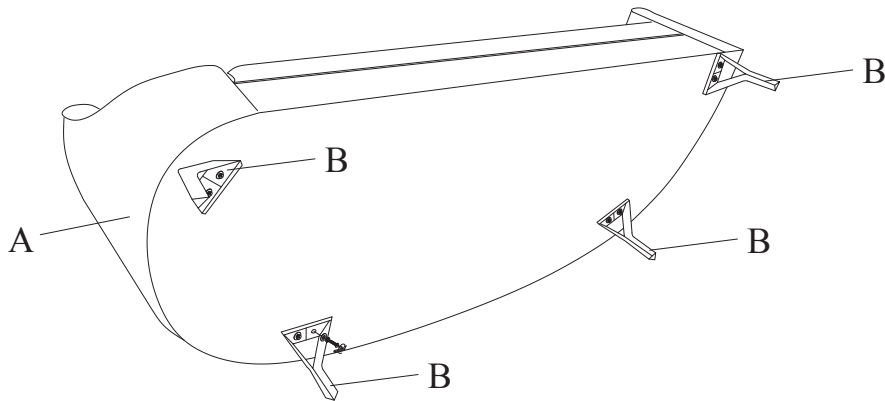

CHAISE LOUNGE ASSEMBLY INSTRUCTION (TOTAL 1 BOX)

1

2

3

Thank you for your purchase.