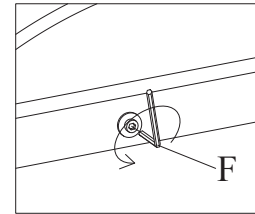

CHAISE LOUNGE ASSEMBLY INSTRUCTION (TOTAL 1 BOX)

A x 1 pc

B x 4 pcs

C x 8 pcs (8x30mm)

D x 8 pcs(M8)

E x 8 pcs(M8x25mm)

F x 1 pc (5mm)

1