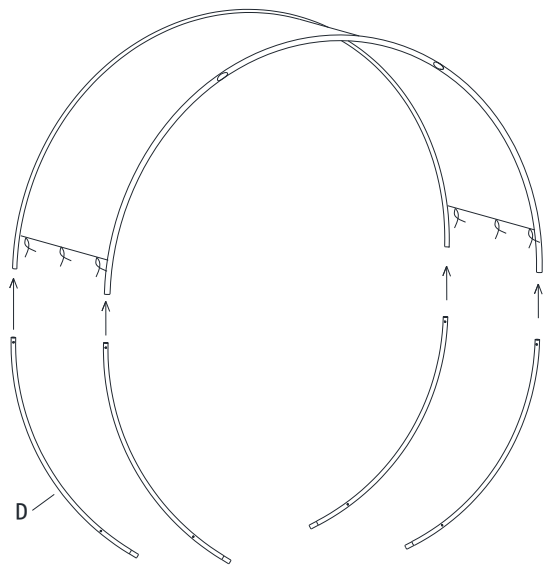

ASSEMBLY INSTRUCTION SHEET

PARTS LIST							
A	SEAT		2	G	LONG BOLT		4
B	SIDE FRAME		2	H	NUT		4
C	CANOPY FRAME		2	I	HEX WRENCH		1
D	CANOPY FRAME		4	J	ENERGY SAVING WRENCH		1
E	CANOPY		1	K	WASHER		22
F	CONNECT TUBE		3	L	SHORT BOLT		14

Step 1

ASSEMBLY INSTRUCTION SHEET

Step 2

Step 3

Step 4

Step 5

Step 6