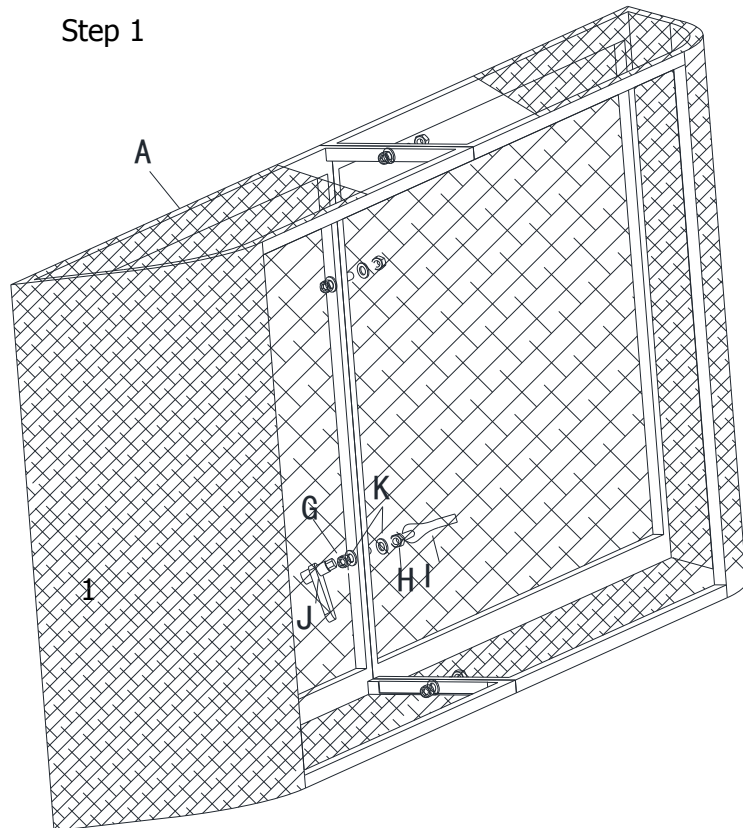

ASSEMBLY INSTRUCTION SHEET

PARTS LIST							
A	SEAT		2	G	LONG BOLT		4
B	SIDE FRAME		2	H	NUT		4
C	CANOPY FRAME		2	I	HEX WRENCH		1
D	CANOPY FRAME		4	J	ENERGY SAVING WRENCH		1
E	CANOPY		1	K	WASHER		22
F	CONNECT TUBE		3	L	SHORT BOLT		14

Step 1