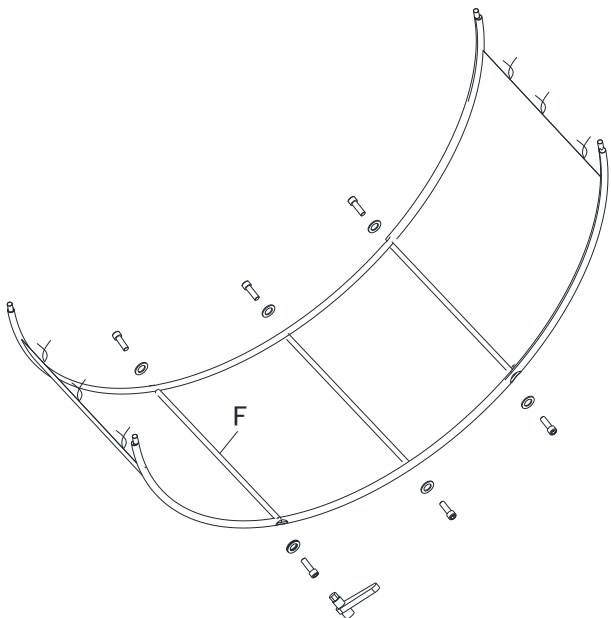

ASSEMBLY INSTRUCTION SHEET

PARTS LIST							
A	SEAT		2	G	LONG BOLT		4
B	SIDE FRAME		2	H	NUT		4
C	CANOPY FRAME		2	I	HEX WRENCH		1
D	CANOPY FRAME		4	J	ENERGY SAVING WRENCH		1
E	CANOPY		1	K	WASHER		22
F	CONNECT TUBE		3	L	SHORT BOLT		14

Step 1

ASSEMBLY INSTRUCTION SHEET

Step 2

Step 3

Step 4

Step 5

Step 6