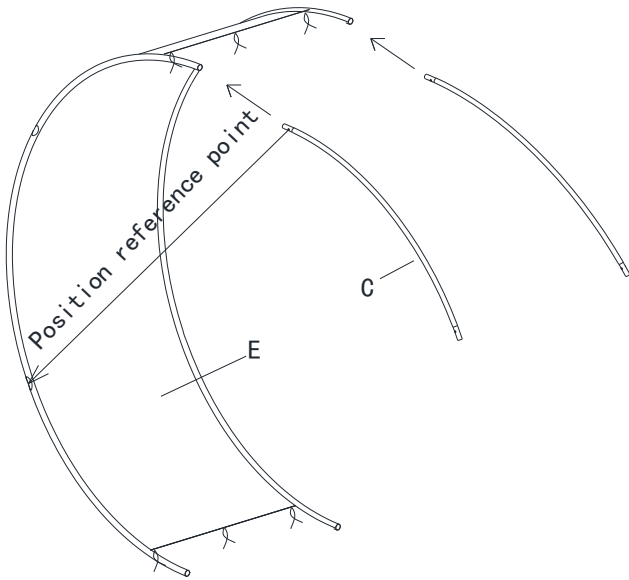

ASSEMBLY INSTRUCTION SHEET

PARTS LIST							
A	SEAT		2	G	LONG BOLT		4
B	SIDE FRAME		2	H	NUT		4
C	CANOPY FRAME		2	I	HEX WRENCH		1
D	CANOPY FRAME		4	J	ENERGY SAVING WRENCH		1
E	CANOPY		1	K	WASHER		22
F	CONNECT TUBE		3	L	SHORT BOLT		14

Step 1

ASSEMBLY INSTRUCTION SHEET

Step 2

Step 3

Step 4

Step 5

Step 6