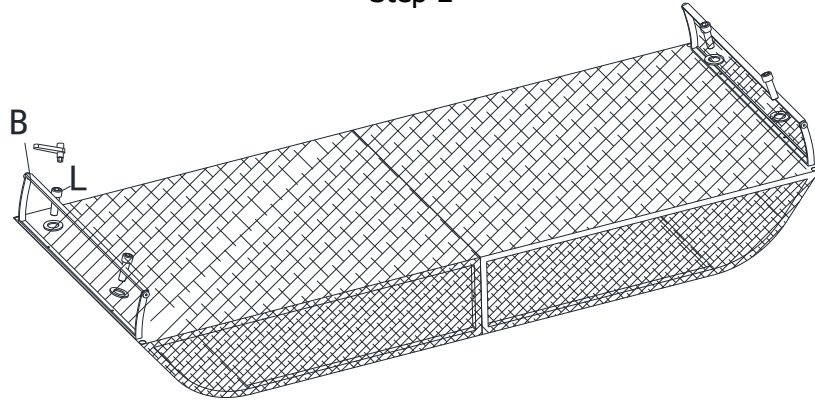

ASSEMBLY INSTRUCTION SHEET

Step 2