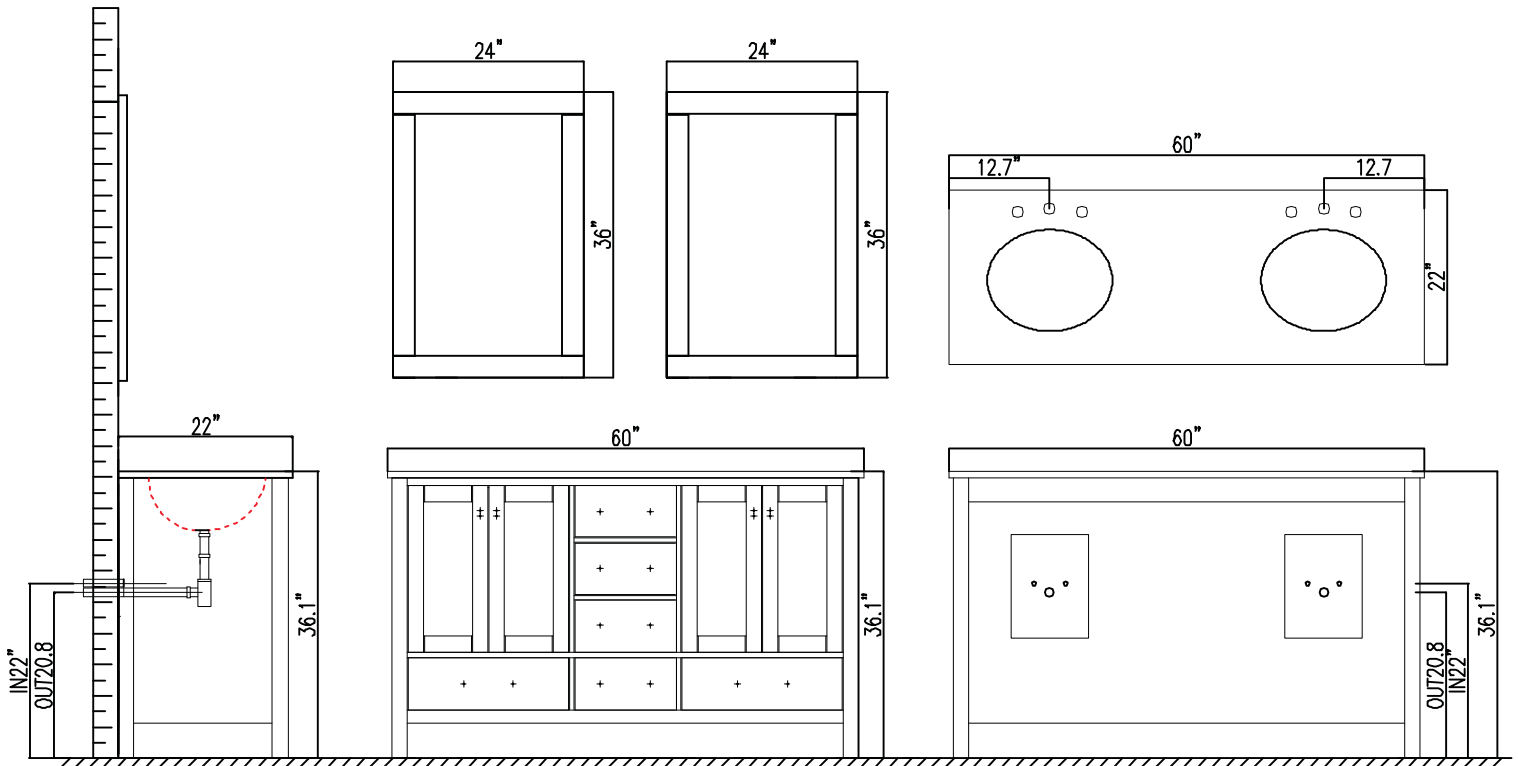

Vanity Collection

A perfect complement to a contemporary space, this Vanity combines the clean, sharp lines of modern design with classic furniture styling. The Carrara White marble countertop provides a dramatic contrast with the Grey cabinet. Simple, bar-style pulls and knobs adorn the spacious drawers and doors, which conceal ample storage space for all your bathroom accoutrements.

Vanity Collection

Features

- Makes a dramatic statement in any bathroom
- Crafted of laminated solid wood
- Grey finish
- Double Matching Framed Mirrors
- Double Round Under-Mount Sinks
- Generous storage space for toiletries
- Alluring satin nickel-finish hardware
- Six Soft-Closing Drawers and Four Soft-Closing Doors
- Easy plumbing and faucet installation*