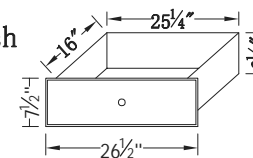

Front view

Top view

Side view

- Antique silver finish
- Clear mirror
- KD leg

DWG. NO.:

ALTERATIONS

- |   |  |
|---|--|
| 1 |  |
| 2 |  |
| 3 |  |
| 4 |  |

FOR PROPOSAL ONLY ALL DIMENSIONS TO BE VERIFIED