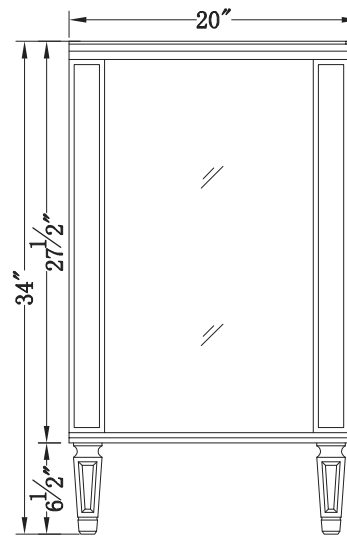

Front view

Top view

Side view

- Antique silver finish
- Clear mirror
- KD leg

DWG. NO.:

ALTERATIONS

- |   |  |
|---|--|
| 1 |  |
| 2 |  |
| 3 |  |
| 4 |  |

FOR PROPOSAL ONLY ALL DIMENSIONS TO BE VERIFIED

SCALE:

DWG. BY:

CHECKED BY:

DATE:

PROJECT:

Qty:

Color:

DRAWING TITLE: