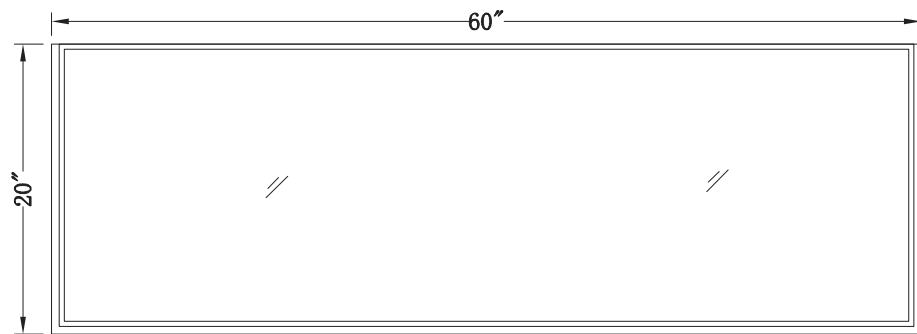

Front view

Top view

Side view

- Antique silver finish
- Clear mirror
- KD leg

DWG. NO.:

ALTERATIONS

- |   |  |
|---|--|
| 1 |  |
| 2 |  |
| 3 |  |
| 4 |  |

FOR PROPOSAL ONLY ALL DIMENSIONS TO BE VERIFIED

SCALE:

DWG. BY:

CHECKED BY:

DATE:

PROJECT:

Qty:

Color:

DRAWING TITLE: