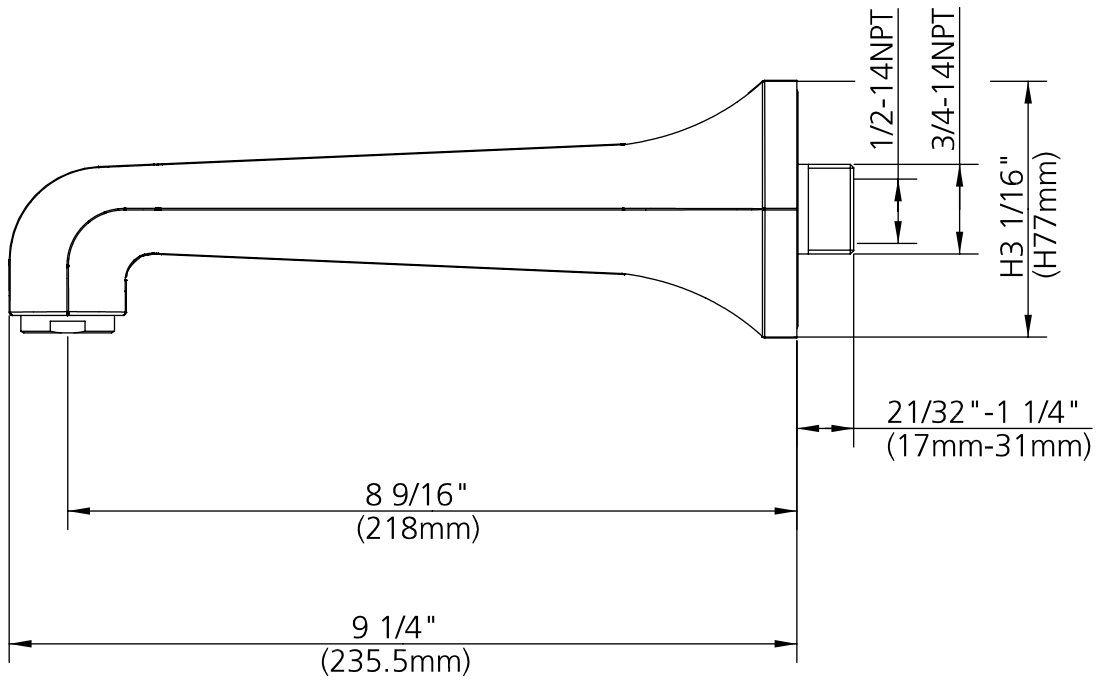

LEFROY BROOKS

850 METROPOLITAN AVE. BROOKLYN NEW YORK
NY 11211 USA T:+1(718) 302 5292

MI-1031

WALL BATH SPOUT

DIMENSIONAL DATA SHEET

DATE 7 APRIL 2008

NUMBER A666203

DIMENSIONS IN INCHES & MILLIMETRES

WHILST EVERY EFFORT IS MADE TO ENSURE THE ACCURACY OF THESE DATA SHEETS THEY ARE SUBJECT TO CHANGE WITHOUT NOTICE AS PART OF THE COMPANY'S PRODUCT DEVELOPMENT PROCESS

M1-1031

WALL BATH SPOUT

- A Aerator assembly
- B Spout
- C O-ring
- D O-ring
- E Adapter
- F Screw
- G Wrench
- H Teflon tape