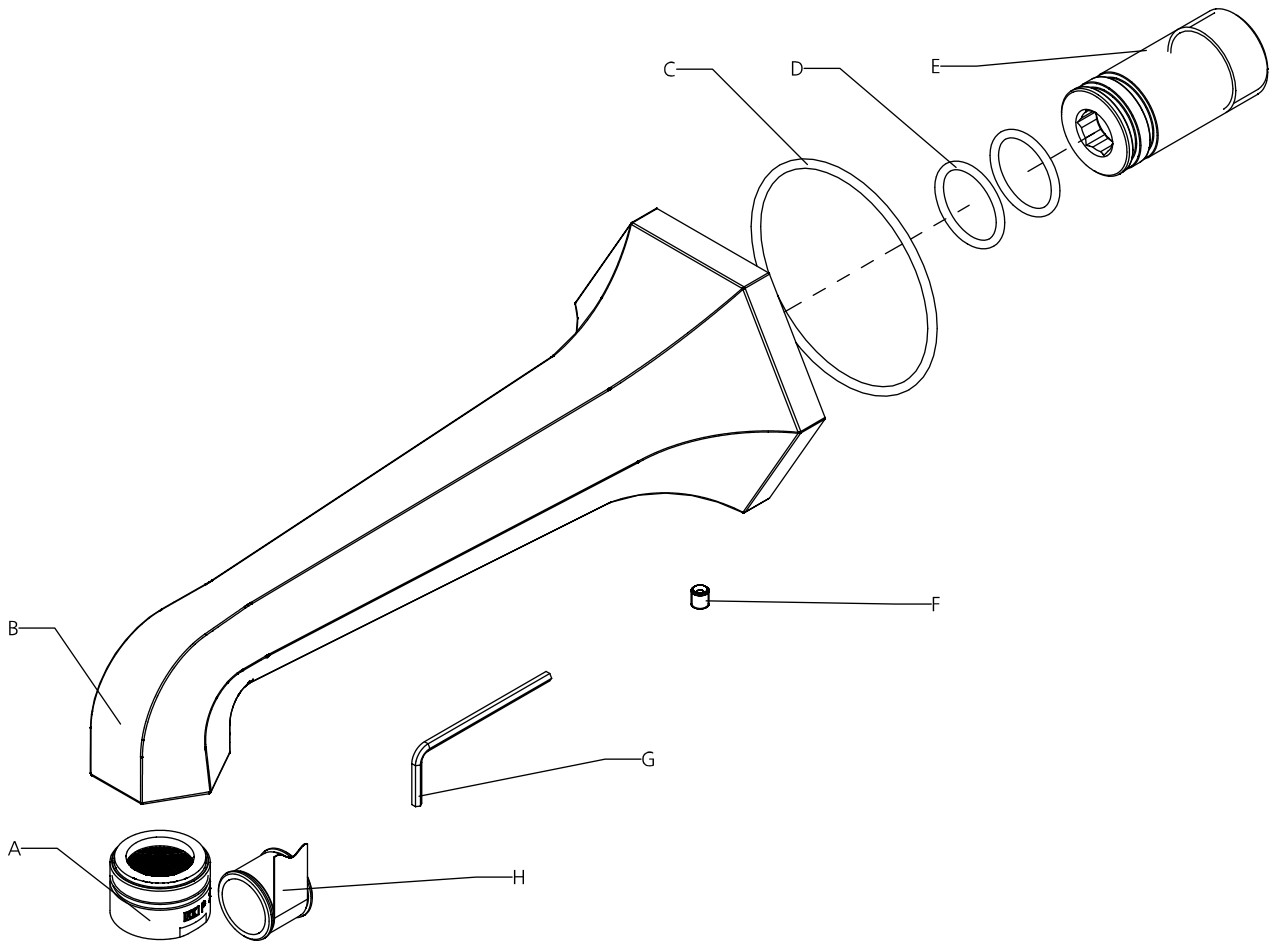

LEFROY BROOKS

850 METROPOLITAN AVE. BROOKLYN NEW YORK
NY 11211 USA T:+1(718) 302 5292

MI-1031

WALL BATH SPOUT

DIMENSIONAL DATA SHEET

DATE 7 APRIL 2008

NUMBER A666203

DIMENSIONS IN INCHES & MILLIMETRES

WHILST EVERY EFFORT IS MADE TO ENSURE THE ACCURACY OF THESE DATA SHEETS THEY ARE SUBJECT TO CHANGE WITHOUT NOTICE AS PART OF THE COMPANY'S PRODUCT DEVELOPMENT PROCESS

M1-1031

WALL BATH SPOUT

- A Aerator assembly
- B Spout
- C O-ring
- D O-ring
- E Adapter
- F Screw
- G Wrench
- H Teflon tape