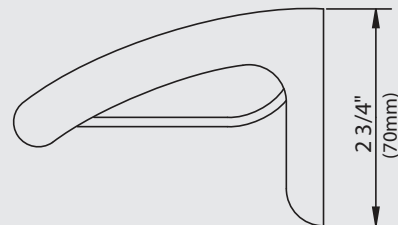

6-INCH SOAP DISH

FEATURES

- Solid brass construction

COLORS/FINISHES

- #CP Chromium Plate

PRODUCT SPECIFICATION

The 6-inch soap dish shall have a solid brass construction. Product shall be model K1-5310.

INSTALLATION NOTES

- We recommend all plumbing fixtures be installed by a licensed professional.

WARRANTY

- Five-year Limited Warranty (Residential Use)
- One-year (Commercial Use)

SHIPPING INFORMATION

- SHIPPING DIMENSIONS
7 1/8" x 4 7/8" x 3 1/4"

MATERIAL

- Brass

DATE: 28 JULY 2014

DIMENSIONS

COPYRIGHT © LBPLTD 2014. ALL RIGHTS RESERVED.