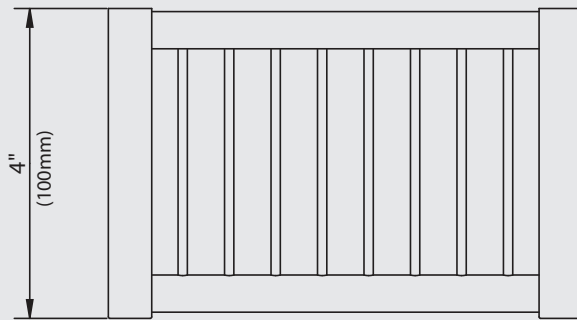

6-INCH SOAP DISH

FEATURES

- Solid brass construction

COLORS/FINISHES

- #CP Chromium Plate

PRODUCT SPECIFICATION

The 6-inch soap dish shall have a solid brass construction. Product shall be model K1-5310.

INSTALLATION NOTES

- We recommend all plumbing fixtures be installed by a licensed professional.

WARRANTY

- Five-year Limited Warranty (Residential Use)
- One-year (Commercial Use)

SHIPPING INFORMATION

- SHIPPING DIMENSIONS
7 1/8" x 4 7/8" x 3 1/4"

MATERIAL

- Brass

DATE: 28 JULY 2014

DIMENSIONS

COPYRIGHT © LBPLTD 2014. ALL RIGHTS RESERVED.