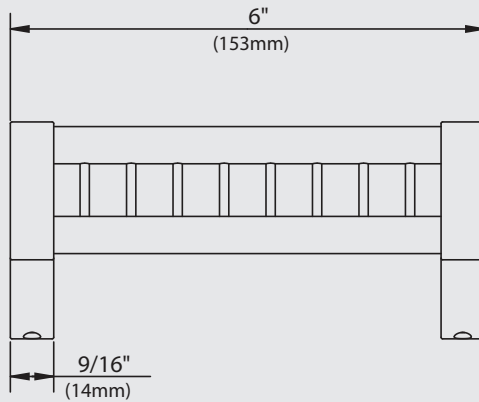

6-INCH SOAP DISH

FEATURES

- Solid brass construction

COLORS/FINISHES

- #CP Chromium Plate

PRODUCT SPECIFICATION

The 6-inch soap dish shall have a solid brass construction. Product shall be model K1-5310.

INSTALLATION NOTES

- We recommend all plumbing fixtures be installed by a licensed professional.

WARRANTY

- Five-year Limited Warranty (Residential Use)
- One-year (Commercial Use)

SHIPPING INFORMATION

- SHIPPING DIMENSIONS
7 1/8" x 4 7/8" x 3 1/4"

MATERIAL

- Brass

DATE: 28 JULY 2014

DIMENSIONS

COPYRIGHT © LBPLTD 2014. ALL RIGHTS RESERVED.