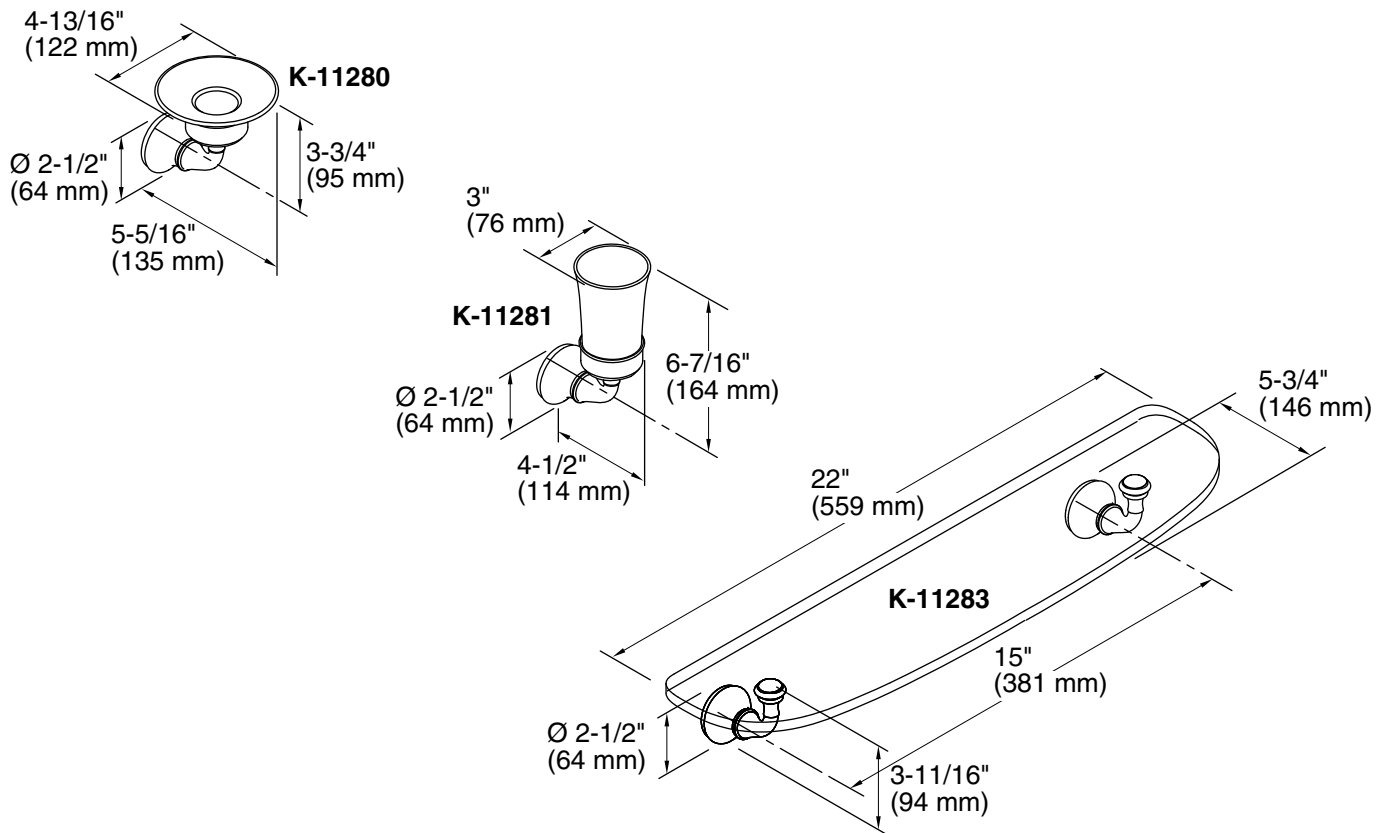

Features

- Metal construction
- Classic styling
- Complements Forté™ faucet line

Colors/Finishes

- CP: Polished Chrome
- Other: Refer to Price Book for additional colors/finishes

Specified Model

Model/Description	
K-11280 Forte Soap Dish <input type="checkbox"/> CP <input type="checkbox"/> Other _____	
K-11281 Forte Tumbler/Toothbrush Holder <input type="checkbox"/> CP <input type="checkbox"/> Other _____	
K-11283 Forte Glass Shelf <input type="checkbox"/> CP <input type="checkbox"/> Other _____	

Product Diagram