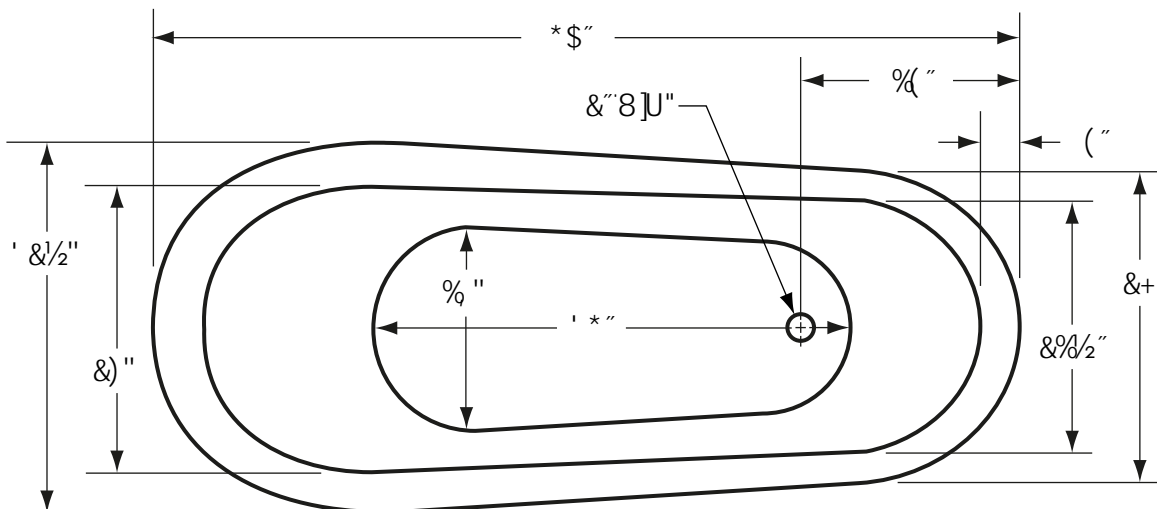

### Overall Dimensions:

60" L x 32 1/2" W x 29 1/2" H

### Weight:

Dry wt. = 100 lbs.

Full wt. = 434 lbs.

\*Tub Only and Wall Mount Faucet packages will not have faucet holes drilled on the tub.

**Notes:** Please measure your actual product for rough-in details. All product dimensions have a tolerance of  $\pm 1/2$ ". Install this product according to the installation instructions.