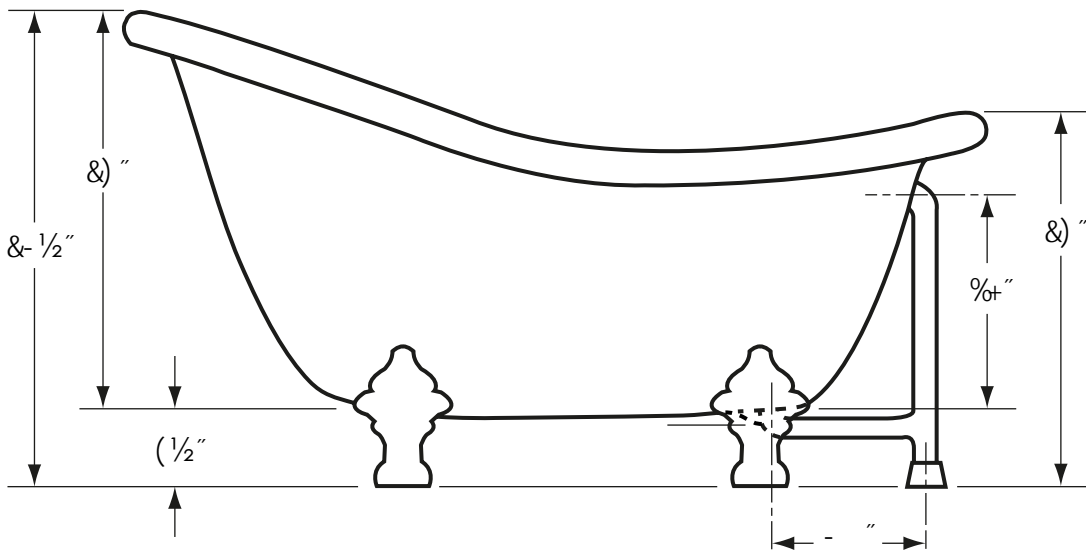

### Overall Dimensions:

60" L x 32 1/2" W x 29 1/2" H

### Weight:

Dry wt. = 100 lbs.

Full wt. = 434 lbs.

\*Tub Only and Wall Mount Faucet packages will not have faucet holes drilled on the tub.

**Notes:** Please measure your actual product for rough-in details. All product dimensions have a tolerance of  $\pm 1/2$ ". Install this product according to the installation instructions.