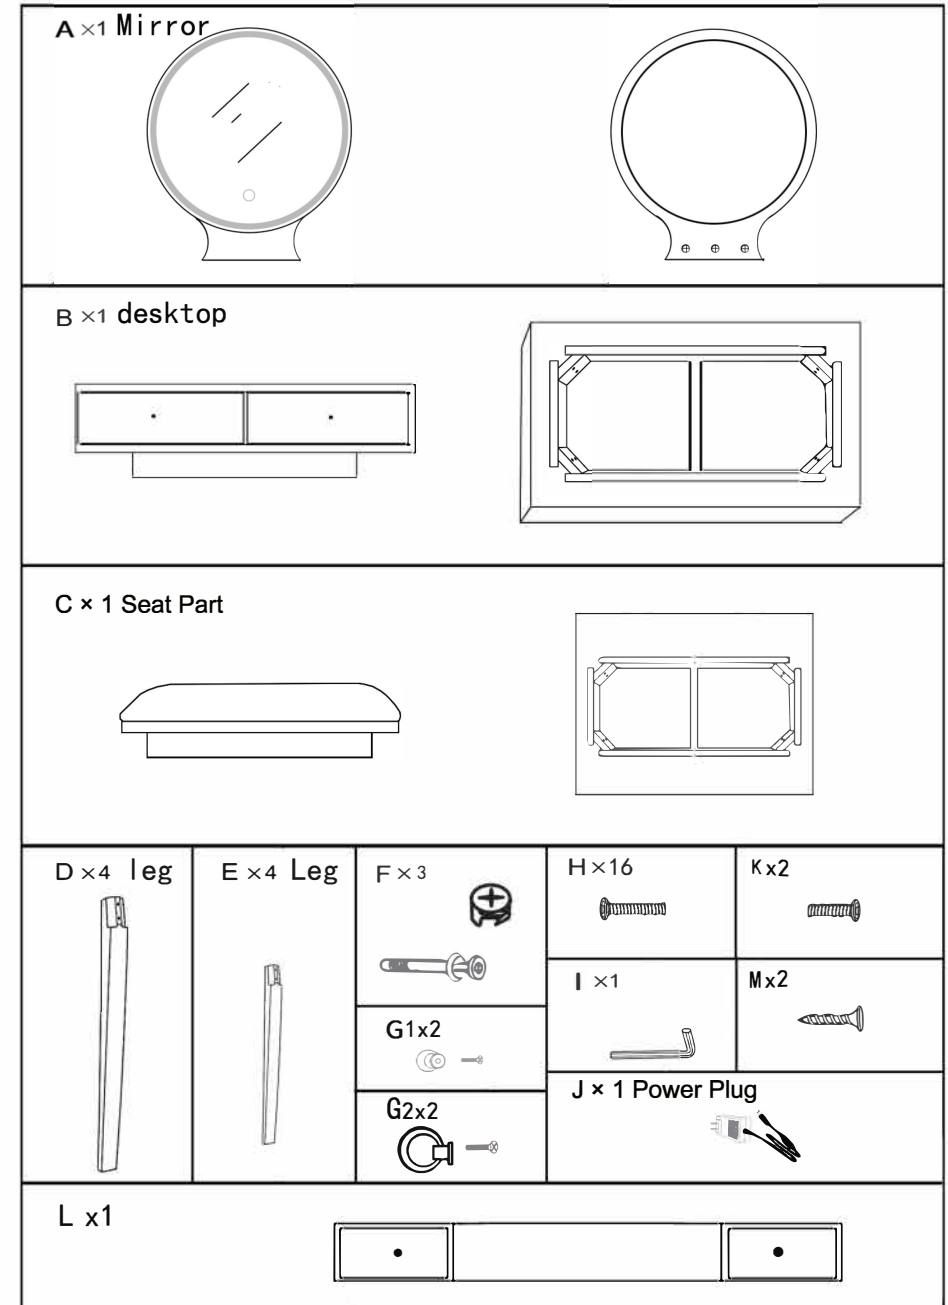

USER'S MANUAL

Vanity Set with Mirror and Stool

Before You Start

- ⦿ Please read all instructions carefully.
- ⦿ Retain instructions for future reference.
- ⦿ Separate and count all parts and hardware.
- ⦿ Read through each step carefully and follow the proper order.
- ⦿ We recommend that, where possible, all items are assembled near to the area in which they will be placed in use, to avoid moving the product unnecessarily once assembled.
- ⦿ Always place the product on a flat, steady and stable surface.
- ⦿ Keep all small parts and packaging materials for this product away from babies and children as they potentially pose a serious choking hazard.

STEP 1

STEP 2

STEP 3

STEP 4