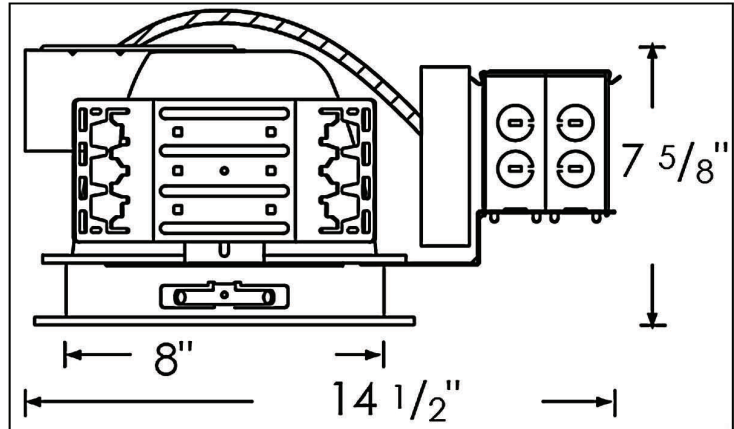

8145H / 8145H-D

8" Architectural Compact Fluorescent Housing

Royal Pacific Ltd.

4931 Paseo Del Norte NE
Albuquerque, NM 87113
Ph: 1-800-937-6925
Fax: 1-888-207-9509

ARCHITECTURAL COMPACT FLUORESCENT HOUSING

GENERAL DESCRIPTION

Compact fluorescent housing with dimmable options.

MAIN FEATURES

Standards Conformance

- Non-IC Rated.
- Thermally protected against misuse of insulation and improper lamping.

Listing

- UL & cUL listed for damp location.

Voltage

- Dual 120/277.

Lamps

- 2 x 18W DTT
- 2 x 26W DTT
- 2 x 32W DTT
- 2 x 42W DTT

Ballast

- High power factor (HPF) electronic.
- For 4-pin type lamp.

Junction Box

- Eight 1/2" knockouts and eight non-metallic cable knockouts with strain clamps.
- 3-port quick connectors pre-installed in J-box.

Fit

- Adjusts to accommodate up to 1 1/4" ceiling thickness.

Alternate Configurations

- 8145HIC-Dxxx includes dimmable ballast.

Special Features

- C-Channel bracket allows 5" vertical adjustment.

Project:
Contact:
Location:
Fixture Type:

Quantity	Remarks