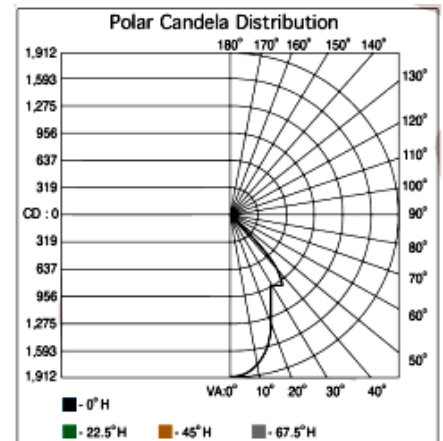

Project:
Contact:
Location:
Fixture Type:

Quantity	Remarks