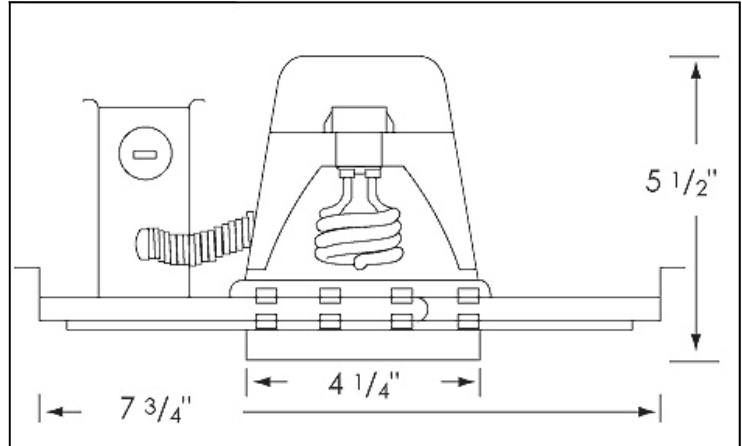

8214H

4" Compact Fluorescent Housing

Royal Pacific Ltd.

4931 Paseo Del Norte NE
Albuquerque, NM 87113
Ph: 1-800-937-6925
Fax: 1-888-207-9509

COMPACT FLUORESCENT HOUSING

GENERAL DESCRIPTION

Compact fluorescent 4" line voltage housing

MAIN FEATURES

Standards Conformance

- IC rated for direct contact with Non-Cellulose type insulation.
- Thermally protected against misuse of improper lamping.

Listing

- Energy Star qualified.
- ETL & cETL listed for damp location and feed through wiring.
- Meets Washington State energy code for restricted airflow requirements.

Voltage

- 120V

Lamps

- 13W, GU24
- 18W, GU24

Junction Box

- Listed for through-branch circuit wiring (4 in-4 out) and eight 1/2" knockouts.

Bar Hangers

- Pre-installed bar hangers allow the housing to be positioned at any point within a 24" joist span.
- Bar hangers can be turned 90° on the plaster frame.
- Bar hangers are designed to fit T-bar spine without additional clamps for use in drop ceilings.
- Pre-installed captive nails on bar hangers.

Fit

- Adjusts to accommodate up to 1" ceiling thickness.
- 5 1/2" height allows use in 2" x 6" joist construction.
- Adjustable socket bracket plate for proper positioning of different lamp types.

Project:
Contact:
Location:
Fixture Type:

Quantity	Remarks