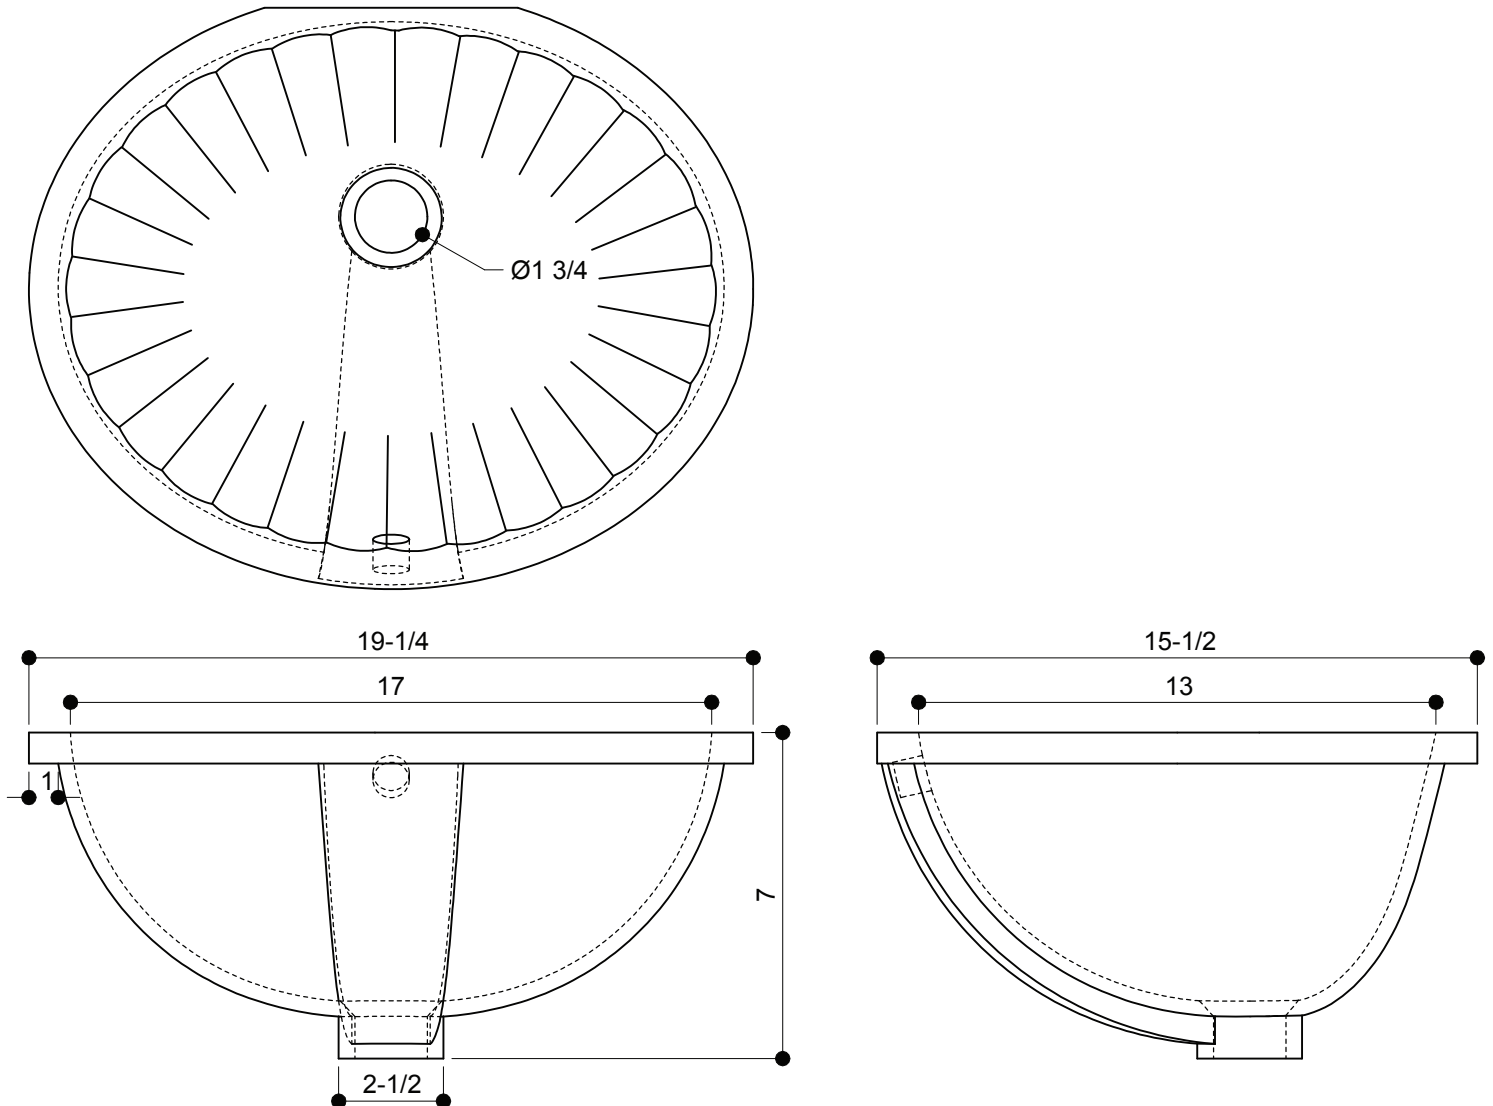

PRODUCT DIMENSIONS

Please install this product according to the installation guide and all local plumbing codes.