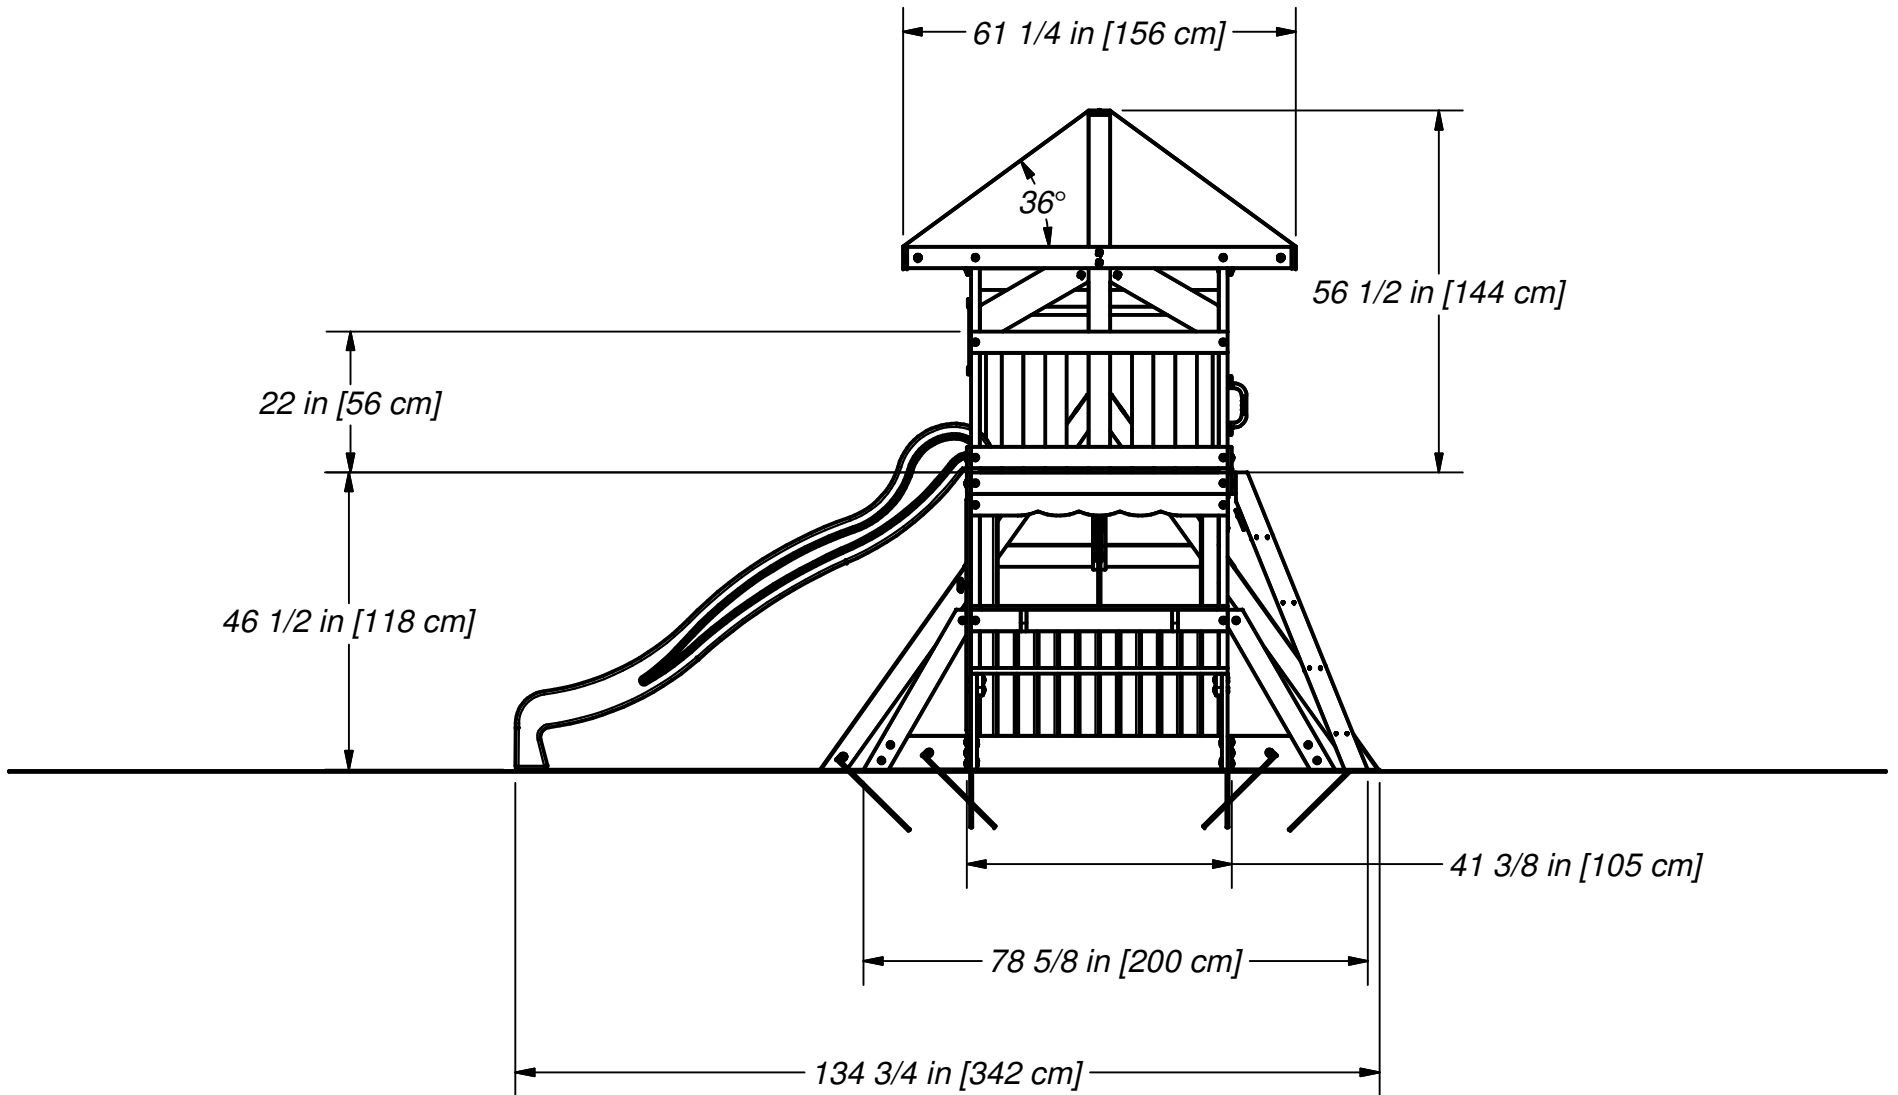

DRAWN BY BRS	DESCRIPTION LAKEWOOD SWING SET	
DATE 6/12/2019	PART NUMBER 2001022 LAKEWOOD	REV

DRAWN BY BRS	DESCRIPTION LAKEWOOD SWING SET	
DATE 6/12/2019	PART NUMBER 2001022 LAKEWOOD	REV

DRAWN BY BRS		DESCRIPTION LAKEWOOD SWING SET	
DATE 6/12/2019		PART NUMBER 2001022 LAKEWOOD	
			REV

DRAWN BY BRS		DESCRIPTION LAKEWOOD SWING SET	
DATE 6/12/2019		PART NUMBER 2001022 LAKEWOOD	
			REV