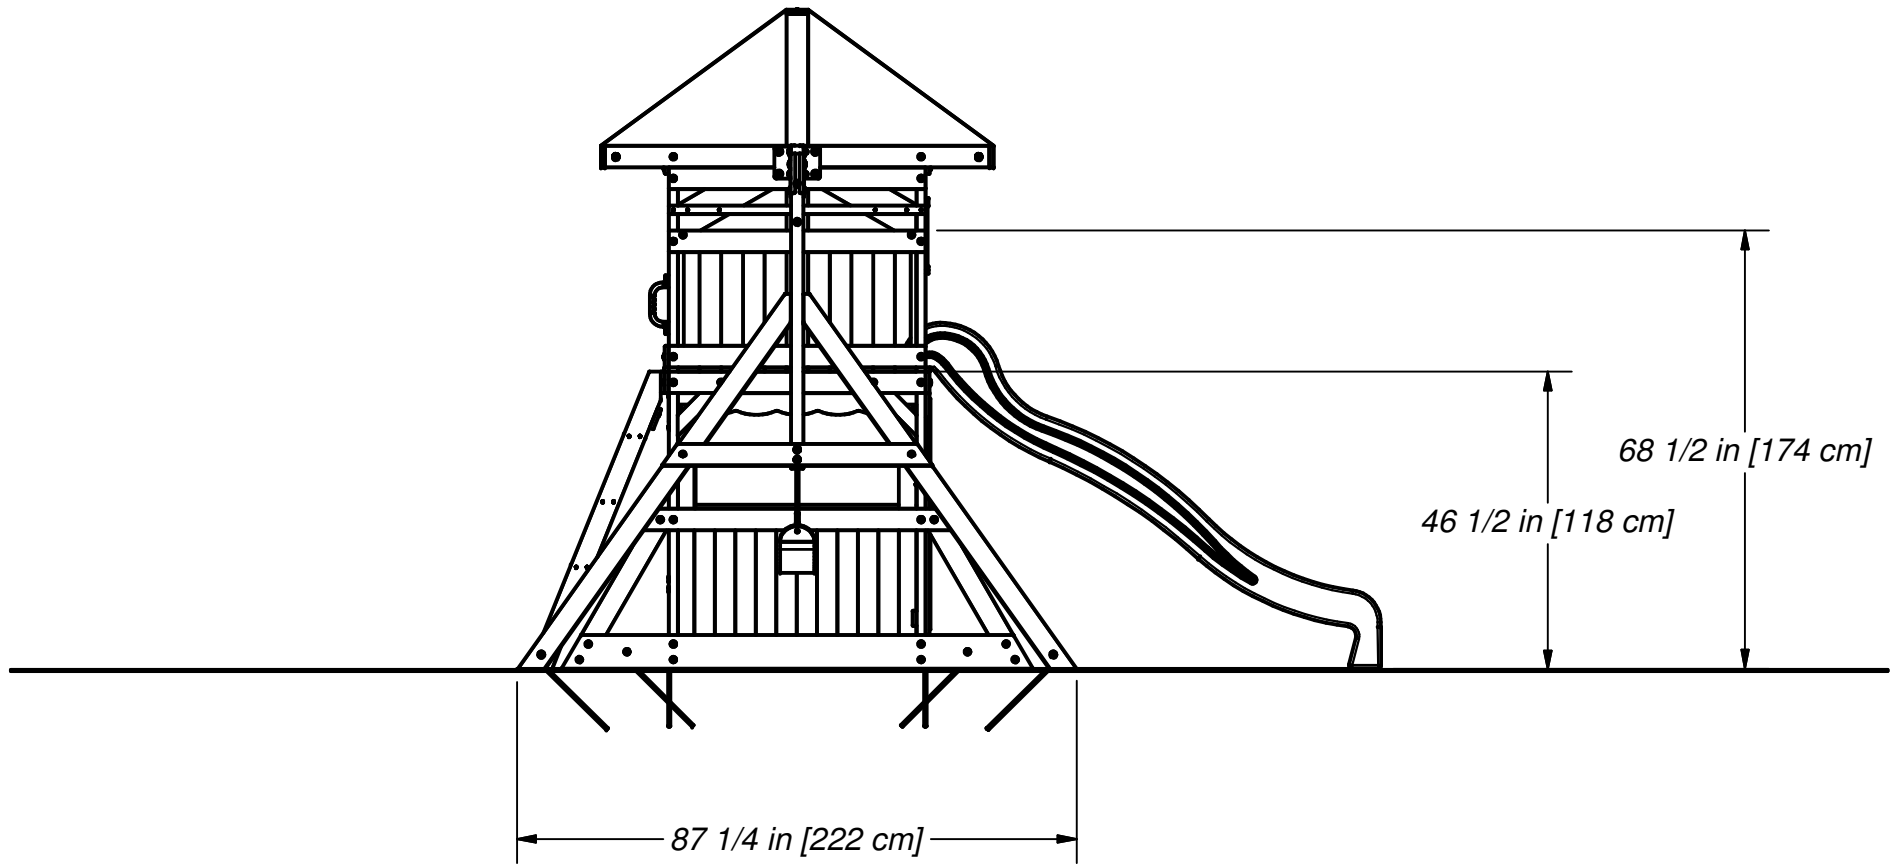

DRAWN BY BRS	DESCRIPTION LAKEWOOD SWING SET	
DATE 6/12/2019	PART NUMBER 2001022 LAKEWOOD	REV

DRAWN BY BRS	DESCRIPTION LAKEWOOD SWING SET	
DATE 6/12/2019	PART NUMBER 2001022 LAKEWOOD	REV

DRAWN BY BRS		DESCRIPTION LAKEWOOD SWING SET	
DATE 6/12/2019		PART NUMBER 2001022 LAKEWOOD	
			REV

DRAWN BY BRS		DESCRIPTION LAKEWOOD SWING SET	
DATE 6/12/2019		PART NUMBER 2001022 LAKEWOOD	
			REV