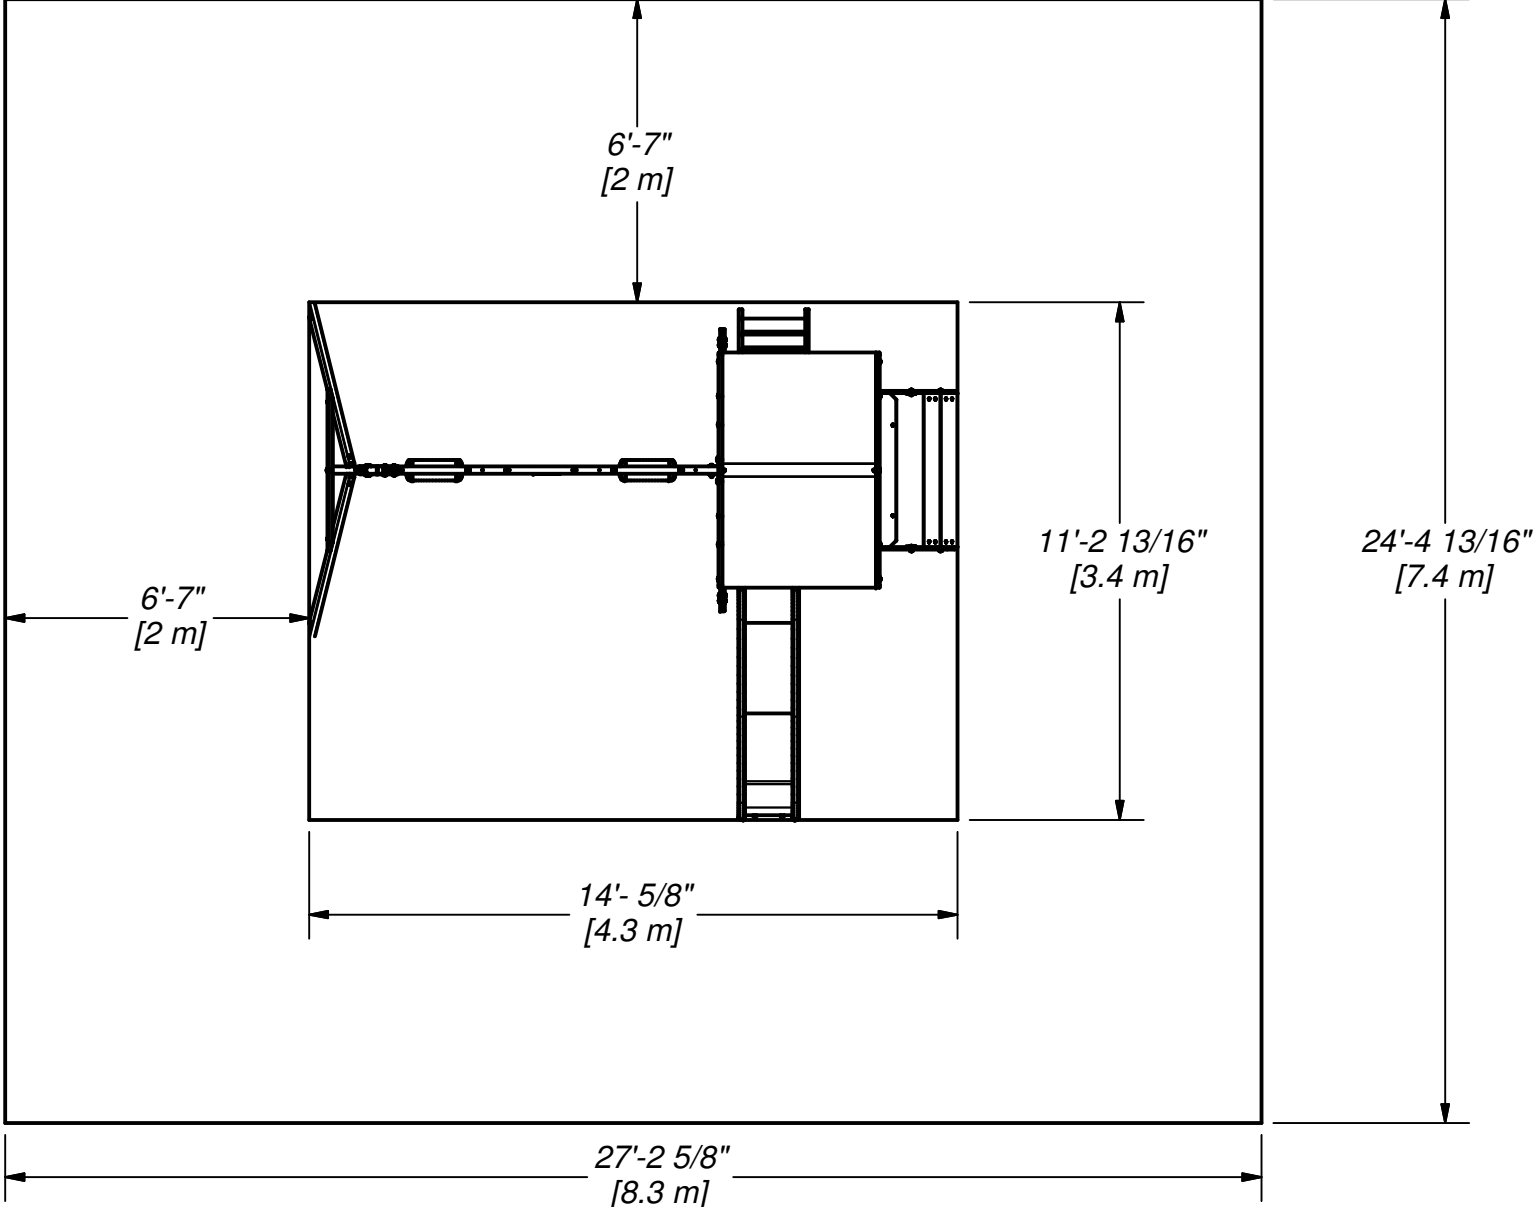

DRAWN BY BRS	DESCRIPTION LAKEWOOD SWING SET	
DATE 6/12/2019	PART NUMBER 2001022 LAKEWOOD	REV

DRAWN BY BRS	DESCRIPTION LAKEWOOD SWING SET	
DATE 6/12/2019	PART NUMBER 2001022 LAKEWOOD	REV

DRAWN BY BRS		DESCRIPTION LAKEWOOD SWING SET	
DATE 6/12/2019		PART NUMBER 2001022 LAKEWOOD	
			REV

DRAWN BY BRS		DESCRIPTION LAKEWOOD SWING SET	
DATE 6/12/2019		PART NUMBER 2001022 LAKEWOOD	
			REV