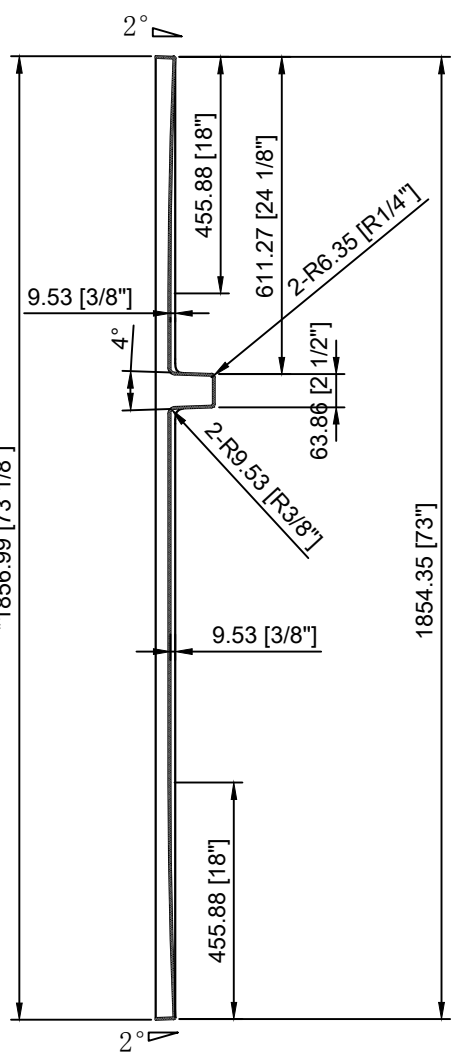

AR0872

B-B
1:1

Name	B14 34" WALL	Weight		Designed by		Date	
		unit	mm	Checked by		Date	
Drawing No.	AR0872	Material		Approved by		Date	
Version	A	Quantity					
Perspective	 	Ratio					