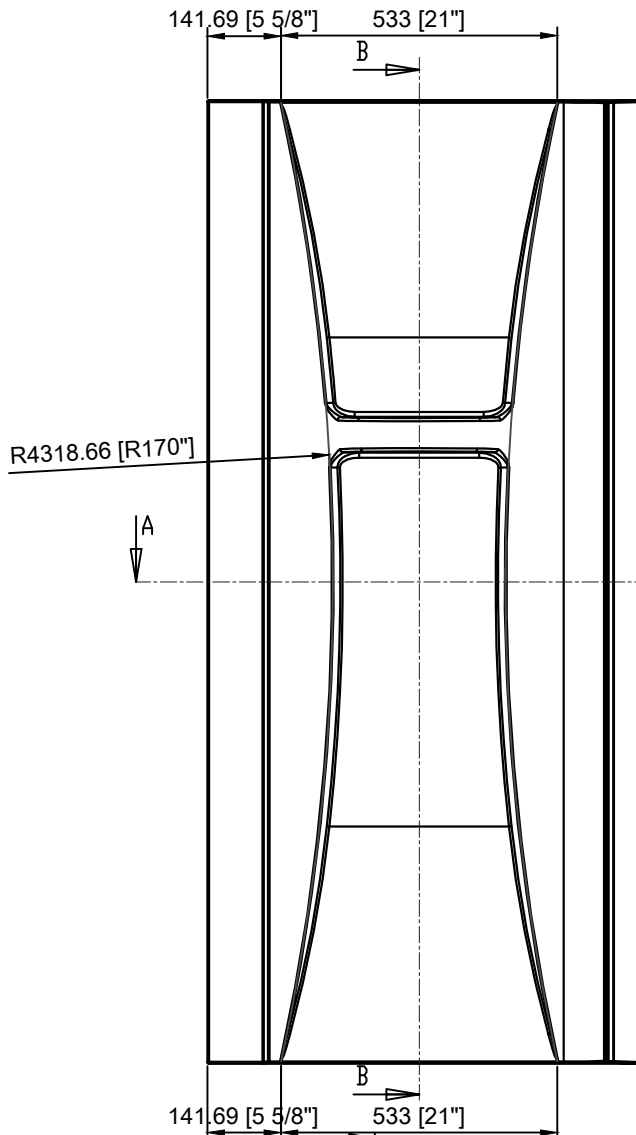

AR0872

B-B
1:1

Name	B14 34" WALL	Weight		Designed by		Date	
		unit	mm	Checked by		Date	
Drawing No.	AR0872	Material		Approved by		Date	
Version	A	Quantity					
Perspective	 	Ratio					