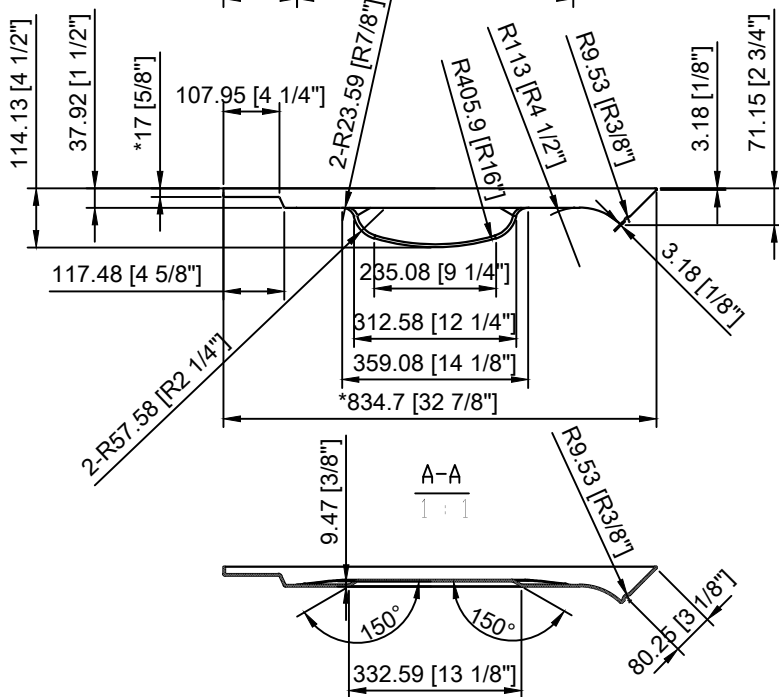

AR0872

B-B
1:1

Name	B14 34" WALL	Weight		Designed by		Date	
		unit	mm	Checked by		Date	
Drawing No.	AR0872	Material		Approved by		Date	
Version	A	Quantity					
Perspective	 	Ratio					