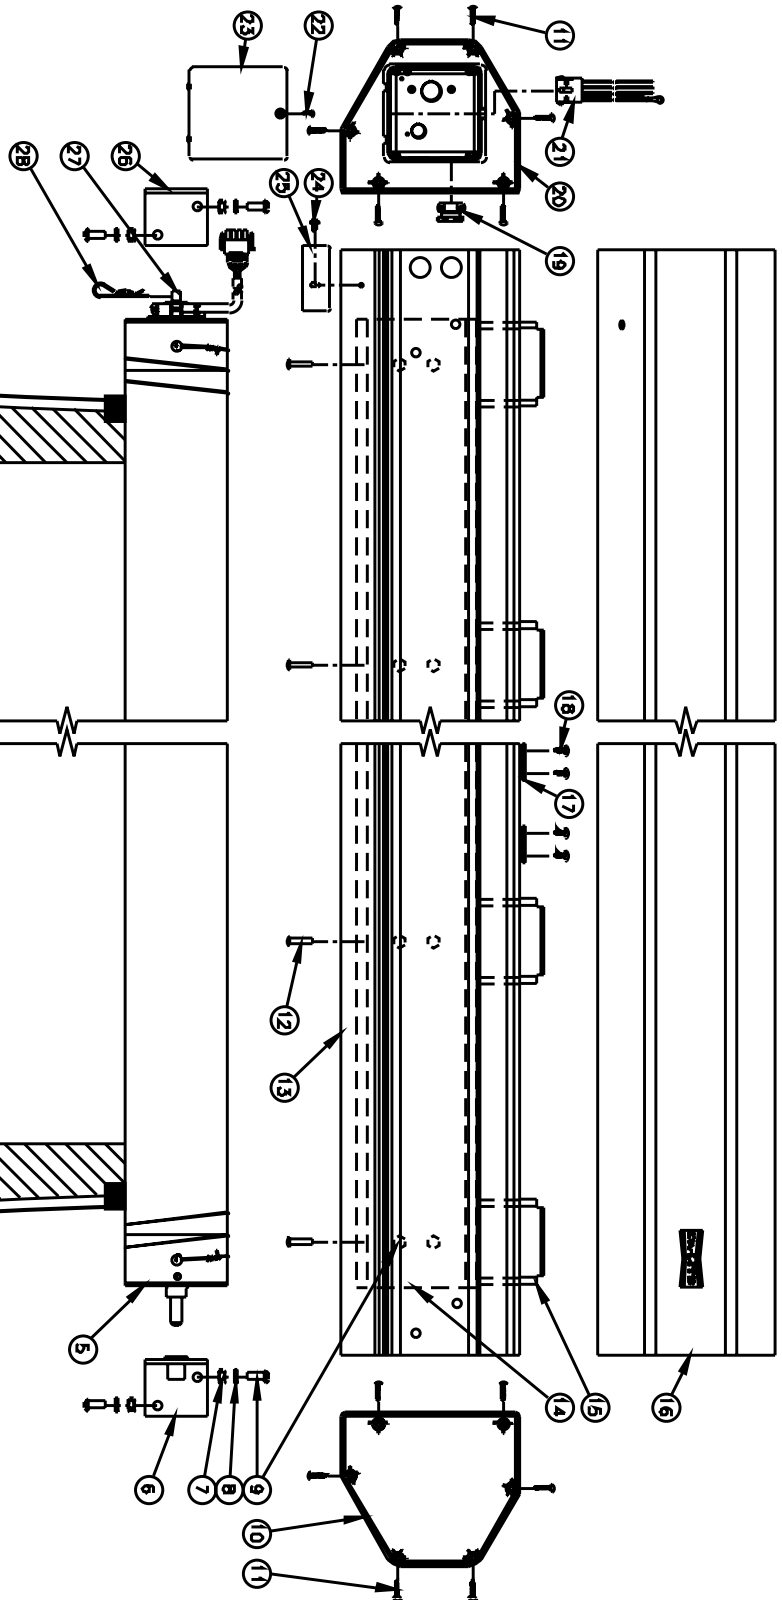

TENSIONED LARGE COSMOPOLITAN® ELECTROL®