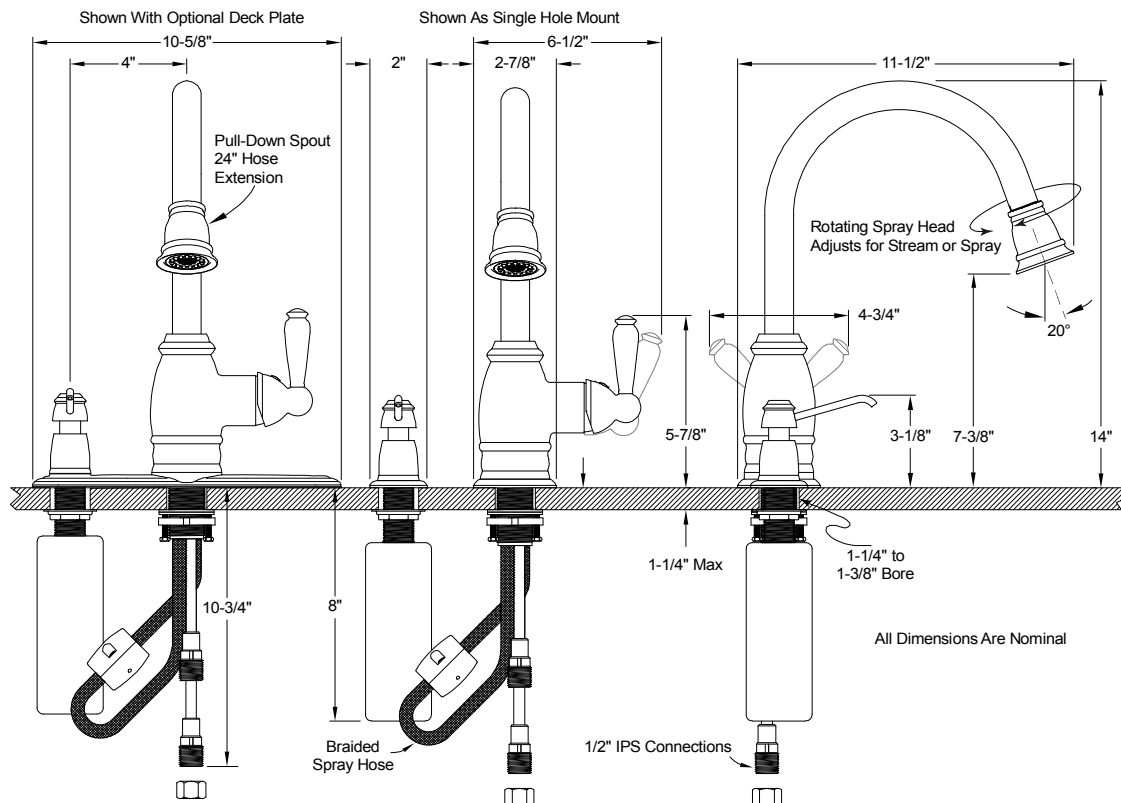

For additional information contact Premier Faucet at 866-745-4010 or visit our website at www.premierfaucet.com