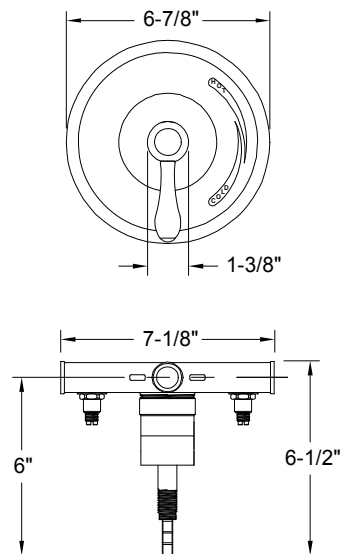

Description

- Single lever handle shower only set
- Brushed nickel finish
- All brass construction
- P-Type pressure balancing mechanism with integral check-stops
- Trouble-free washerless cartridge, reversible for back-to-back installations
- Includes color-matched showerhead
- Includes plastic rough-in plate
- 1/2" IPS connections

Warranty

- Limited Lifetime Warranty
Refer to Premier Faucet warranty program for further details and restrictions.

SONOMA™

Model 120153

Single Lever Handle Shower Only Set
 Brushed Nickel Finish
 Pressure Balancing
 1/2" IPS Connections