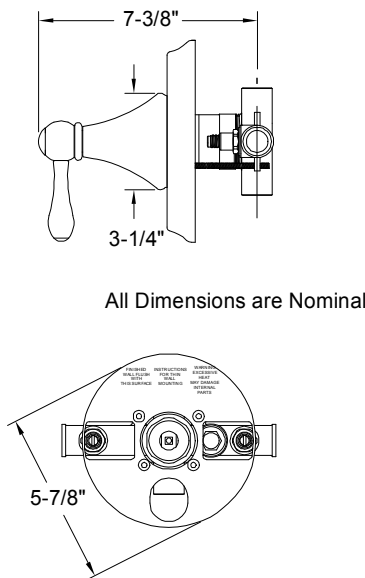

Description

- Single lever handle shower only set
- Brushed nickel finish
- All brass construction
- P-Type pressure balancing mechanism with integral check-stops
- Trouble-free washerless cartridge, reversible for back-to-back installations
- Includes color-matched showerhead
- Includes plastic rough-in plate
- 1/2" IPS connections

Warranty

- Limited Lifetime Warranty
Refer to Premier Faucet warranty program for further details and restrictions.

SONOMA™

Model 120153

Single Lever Handle Shower Only Set
 Brushed Nickel Finish
 Pressure Balancing
 1/2" IPS Connections