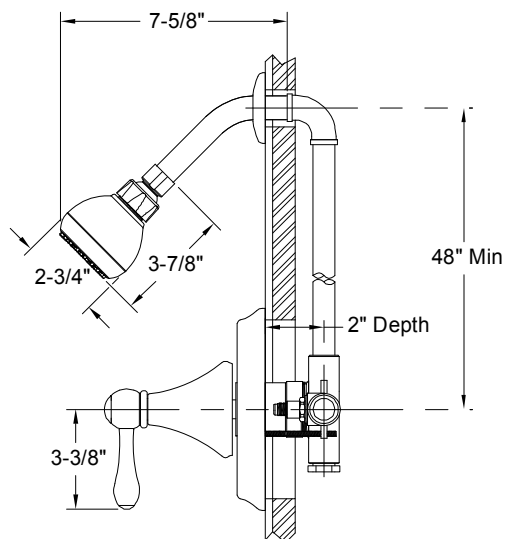

Description

- Single lever handle shower only set
- Brushed nickel finish
- All brass construction
- P-Type pressure balancing mechanism with integral check-stops
- Trouble-free washerless cartridge, reversible for back-to-back installations
- Includes color-matched showerhead
- Includes plastic rough-in plate
- 1/2" IPS connections

Warranty

- Limited Lifetime Warranty
Refer to Premier Faucet warranty program for further details and restrictions.

SONOMA™

Model 120153

Single Lever Handle Shower Only Set
 Brushed Nickel Finish
 Pressure Balancing
 1/2" IPS Connections