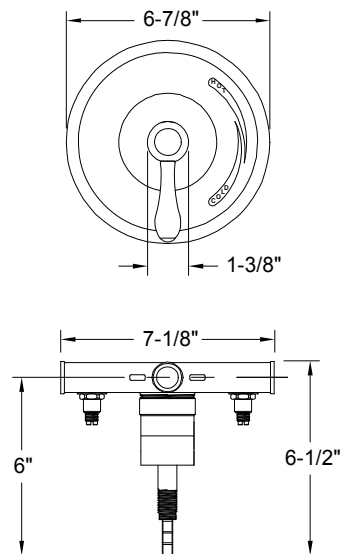

For additional information, contact Premier Faucet at 866-745-4010 or visit our website at www.premierfaucet.com.