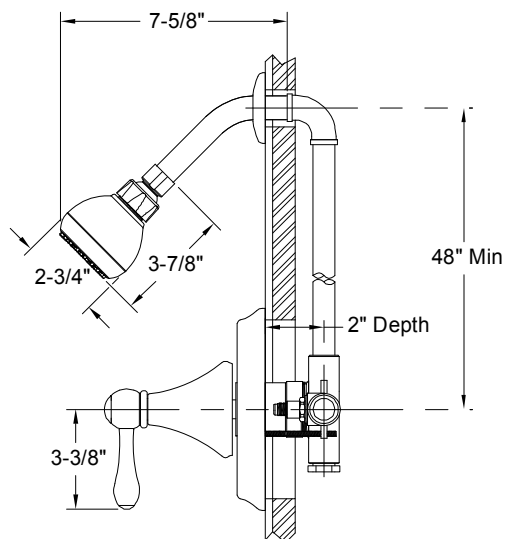

Description

- Single lever handle shower only set
- Chrome-plated finish
- All brass construction
- P-Type pressure balancing mechanism with integral check-stops
- Trouble-free washerless cartridge, reversible for back-to-back installations
- Includes color-matched showerhead
- Includes plastic rough-in plate
- 1/2" IPS connections

Warranty

- Limited Lifetime Warranty
Refer to Premier Faucet warranty program for further details and restrictions.

SONOMA™

Model 120152

Single Lever Handle Shower Only Set
 Chrome-Plated Finish
 Pressure Balancing
 1/2" IPS Connections