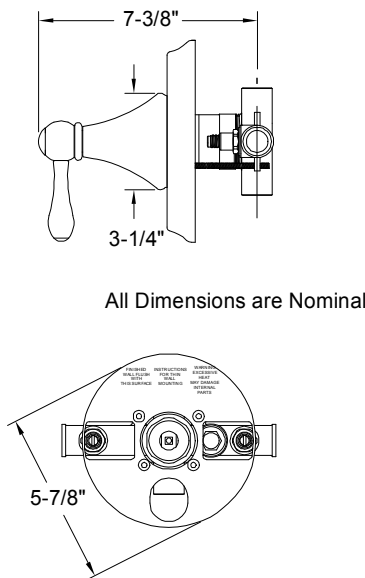

Description

- Single lever handle shower only set
- Chrome-plated finish
- All brass construction
- P-Type pressure balancing mechanism with integral check-stops
- Trouble-free washerless cartridge, reversible for back-to-back installations
- Includes color-matched showerhead
- Includes plastic rough-in plate
- 1/2" IPS connections

Warranty

- Limited Lifetime Warranty
Refer to Premier Faucet warranty program for further details and restrictions.

SONOMA™

Model 120152

Single Lever Handle Shower Only Set
 Chrome-Plated Finish
 Pressure Balancing
 1/2" IPS Connections