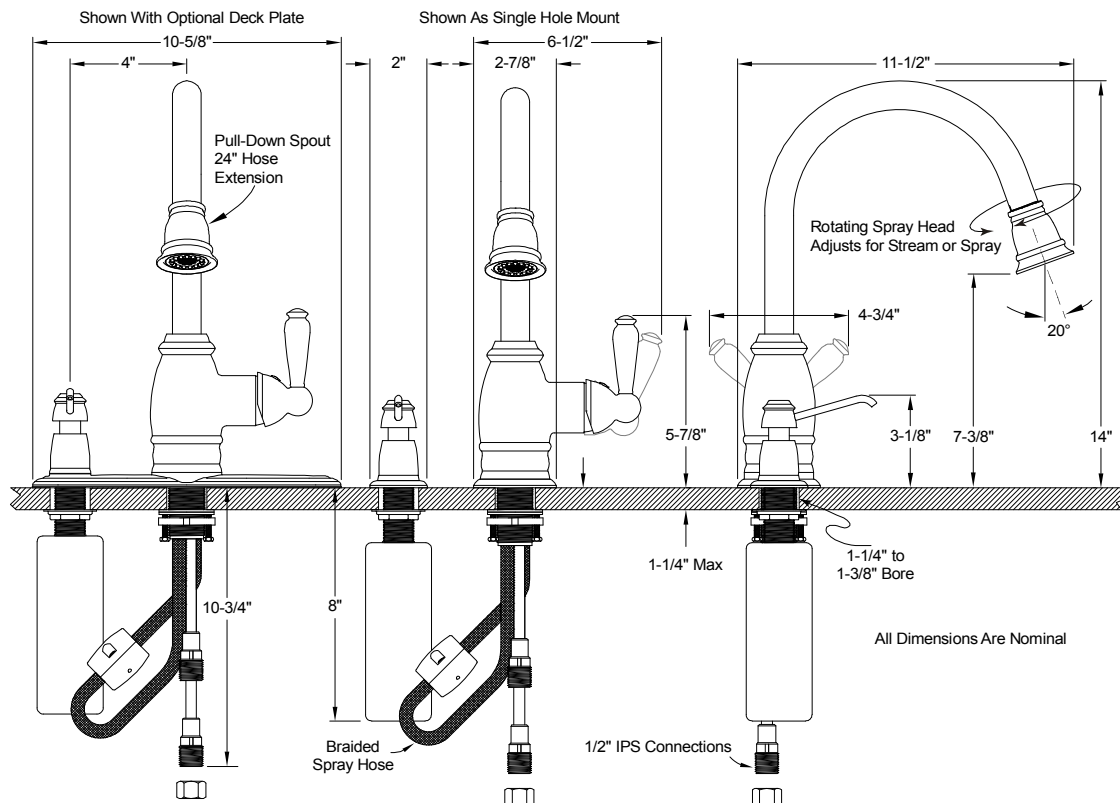

For additional information contact Premier Faucet at 866-745-4010 or visit our website at www.premierfaucet.com