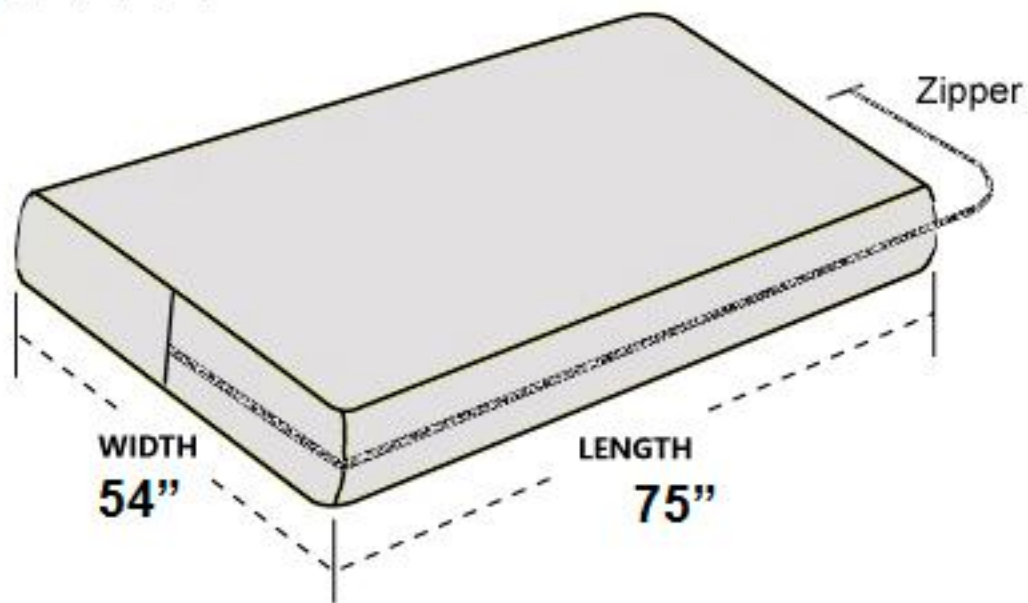

# Easy Fit SlipCover

## Full Size Futon Cover – 3 Sided Zipper

- This cover is made to fit futon mattress from 6 to 8 inches thick.
- Features extra-long, marine grade, concealed nylon three sided Zipper!

Box corner construction