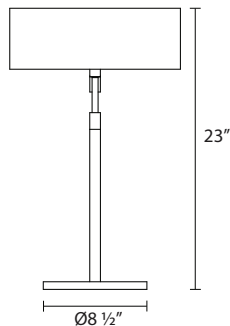

7082

Perch Swing Arm Table Lamp

Dimensions:

Height: 23"
Width: 24 1/4"
Depth: 14"

Description:

Shade: White Cotton
5"H x 14" DIA
w/350° Shade Rotation
Base: 8 1/2" DIA
Switch: On/Off Turn Switch

Lamping Options:

Incandescent

(1) 150w Medium Base

Available Finishes:

Polished Chrome

7082.01

Satin Nickel

7082.13

Coffee Bronze

7082.27

SONNEMAN
A WAY OF LIGHT