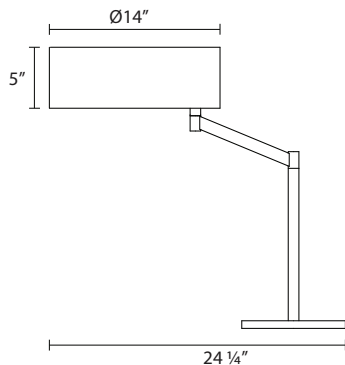

7082

Perch Swing Arm Table Lamp

Dimensions:

Height: 23"
Width: 24 1/4"
Depth: 14"

Description:

Shade: White Cotton
5"H x 14" DIA
w/350° Shade Rotation
Base: 8 1/2" DIA
Switch: On/Off Turn Switch

Lamping Options:

Incandescent

(1) 150w Medium Base

Available Finishes:

Polished Chrome

7082.01

Satin Nickel

7082.13

Coffee Bronze

7082.27

SONNEMAN
A WAY OF LIGHT