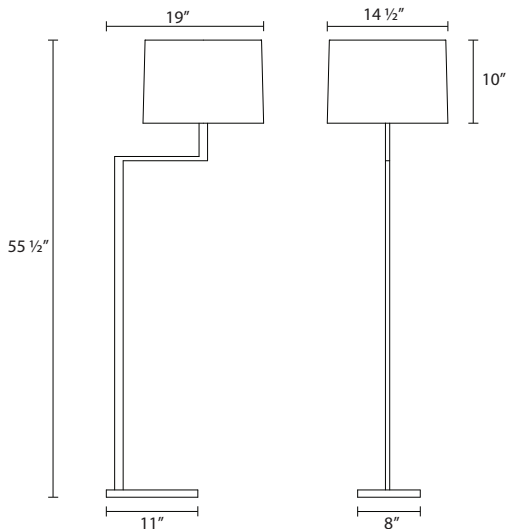

6426

Thick Thin Floor Lamp

Dimensions:

Height: 55 1/2"
Width: 19"
Depth: 14 1/2"

Description:

Shade: White Cotton
10"H X 14 1/2" DIA
Base: 11" X 8"
Switch: On/Off Turn Switch

Lamping Options:

Incandescent

(1) 150w Medium Base

Available Finishes:

Polished Chrome

6426.01

Satin Nickel

6426.13

Coffee Bronze

6426.27

SONNEMAN
A WAY OF LIGHT