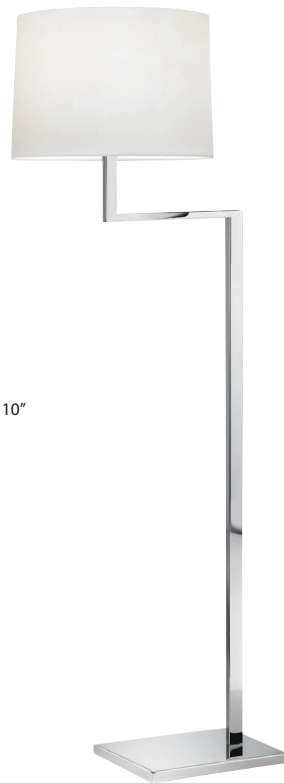

6426

Thick Thin Floor Lamp

Dimensions:

Height: 55 1/2"
Width: 19"
Depth: 14 1/2"

Description:

Shade: White Cotton
10"H X 14 1/2" DIA
Base: 11" X 8"
Switch: On/Off Turn Switch

Lamping Options:

Incandescent

(1) 150w Medium Base

Available Finishes:

Polished Chrome

6426.01

Satin Nickel

6426.13

Coffee Bronze

6426.27

SONNEMAN
A WAY OF LIGHT