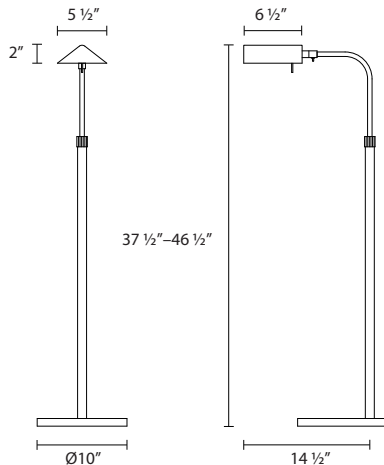

7005

Tenda Pharmacy Floor Lamp

Dimensions:

Height: 37 ½"–46 ½"

Width: 7"

Description:

Shade: Metal

2"H x 5 ½"W x 6 ½"D

Extension: 14 ½"

Base: 10" DIA

Switch: Built-in high/low switch

Lamping Options:

Incandescent

(1) 75W Xenon G9 (included)

Available Finishes:

Satin Nickel

7005.13

Satin Black

7005.25

Rose Bronze

7005.30

Satin Brass

7005.38

Custom options available.

SONNEMAN
A WAY OF LIGHT