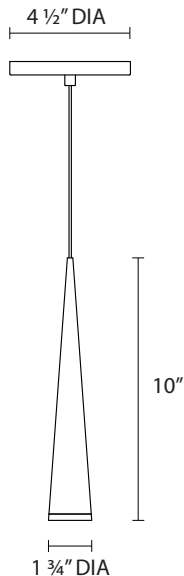

2380

Micro Cone LED Pendant

Dimensions:

Height: 10"
Width: 1 3/4" DIA

Description:

Shade: Frosted Acrylic
Canopy: 4 1/2" DIA w/6' Adjustable Cord
Dimmable by Electronic Low Voltage (ELV)
or Standard (TRIAC) Incandescent

Lamping Options:

LED

8w, 600 Lumens
Warm White (3000K), 80 CRI
120VAC Input w/LED Driver

Available Finishes:

Bright Satin Aluminum

2380.16

Satin Black

2380.25

SONNEMAN
A WAY OF LIGHT