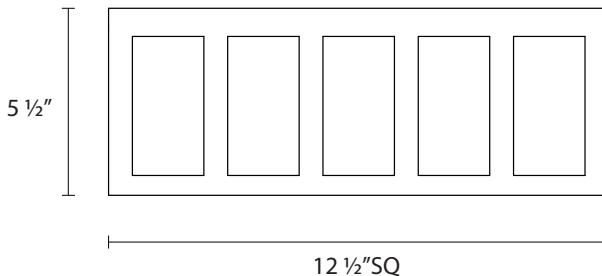

2528

Capital 12" LED Square Surface Mount

Dimensions:

Height: 5 ½"
Width: 12 ½"
Depth: 12 ½"

Description:

Shade: White Glass
Canopy: 12 ½" sq
Dimmable by Electronic Low Voltage (ELV)
or Standard (TRIAC) Incandescent

Lamping Options:

LED

18w, 1600 Lumens
Warm White (3000K), 80 CRI
120VAC Input w/Surge Protection

Available Finishes:

Satin Nickel

2528.13

Polished Nickel

2528.35