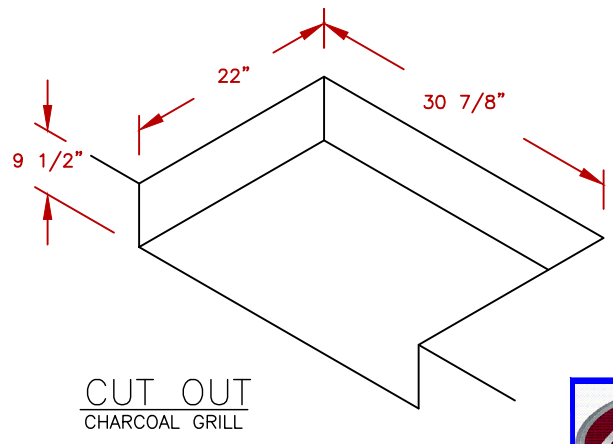

LINE	BBQ LINE
MODEL	G CHARCOAL GRILL
NUM	

NOTE:
DUE TO OUR CONTINUOUS IMPROVEMENT PROGRAM, ALL MODELS
AND SPECIFICATIONS ARE SUBJECT TO CHANGE WITHOUT NOTICE.

	TITLE 2021 BARBECUE LINE GRILLS G CHARCOAL GRILL	
	SCALE: N/A	DWG NO. BBQ09G870
REVISED	REV. DESCR.	DWG BY M ORTEGA
		DATE 12/8/2020