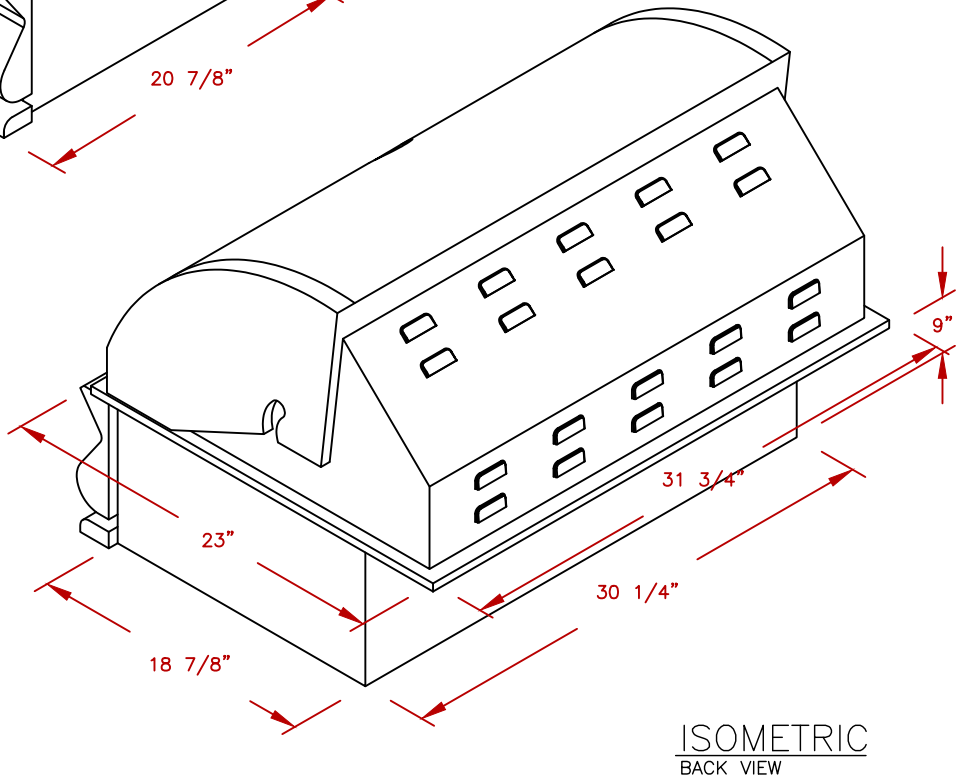

LINE	BBQ LINE
MODEL	G CHARCOAL GRILL
NUM	

NOTE:
DUE TO OUR CONTINUOUS IMPROVEMENT PROGRAM, ALL MODELS
AND SPECIFICATIONS ARE SUBJECT TO CHANGE WITHOUT NOTICE.

	TITLE 2021 BARBECUE LINE GRILLS G CHARCOAL GRILL	
	SCALE: N/A	DWG NO. BBQ09G870
REVISED	REV. DESCR.	DWG BY M ORTEGA
		DATE 12/8/2020