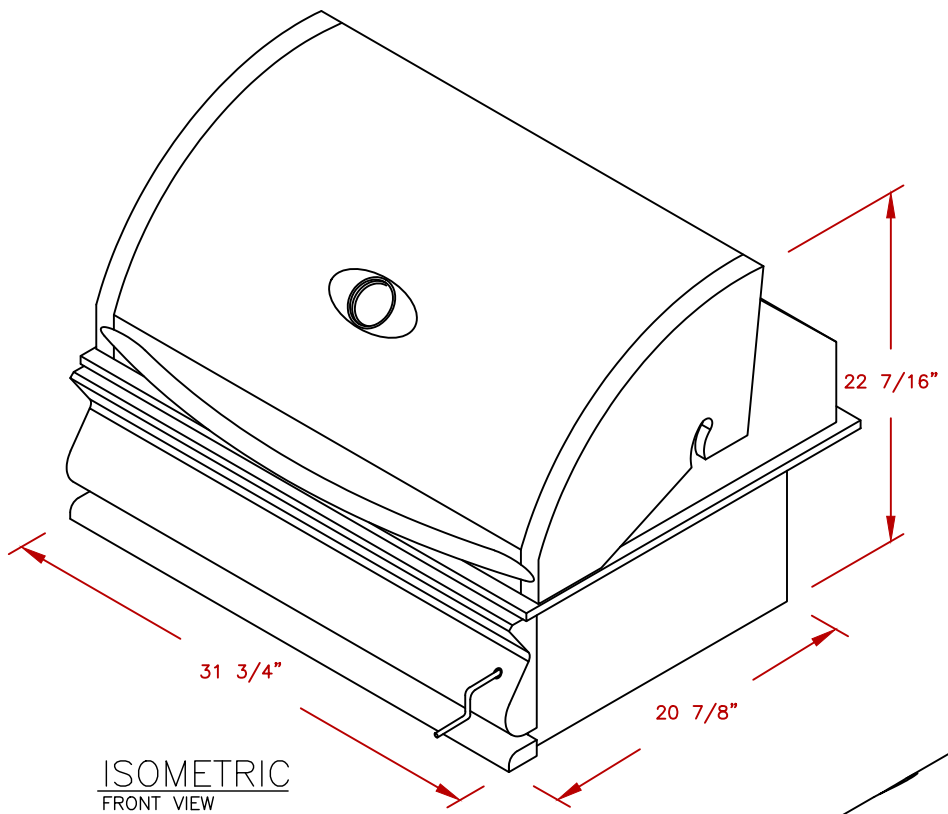

LINE	BBQ LINE
MODEL	G CHARCOAL GRILL
NUM	

NOTE:
DUE TO OUR CONTINUOUS IMPROVEMENT PROGRAM, ALL MODELS
AND SPECIFICATIONS ARE SUBJECT TO CHANGE WITHOUT NOTICE.

	TITLE 2021 BARBECUE LINE GRILLS G CHARCOAL GRILL	
	SCALE: N/A	DWG NO. BBQ09G870
REVISED	REV. DESCR.	DWG BY M ORTEGA
		DATE 12/8/2020