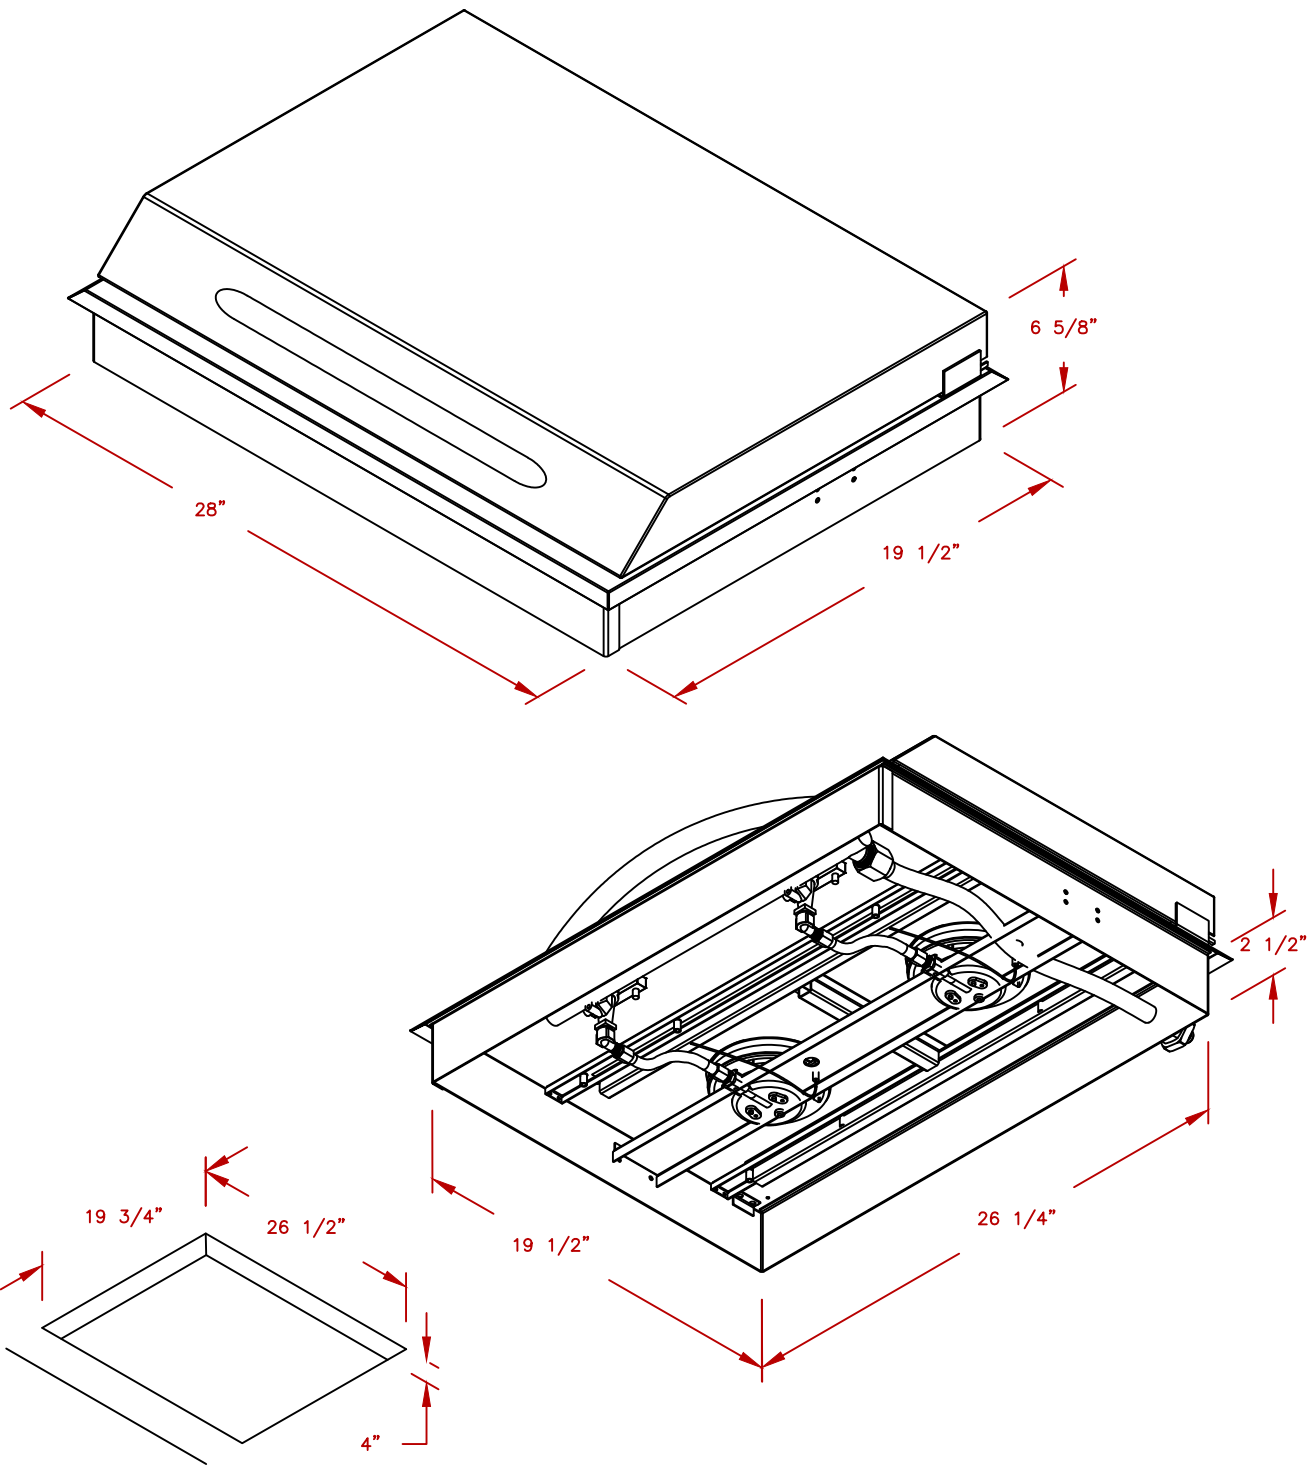

LINE	BBQ LINE
MODEL	STD SIDE BY SIDE FLAT
NUM	

CUT OUT DIMENSIONS

	TITLE		2021 BARBECUE LINE SIDE BURNERS STD SIDE BY SIDE FLAT
	SCALE:	DWG NO.	DWG BY
REVISED	REV. DESCR.	DATE	

NOTE:
DUE TO OUR CONTINUOUS IMPROVEMENT PROGRAM, ALL MODELS
AND SPECIFICATIONS ARE SUBJECT TO CHANGE WITHOUT NOTICE.