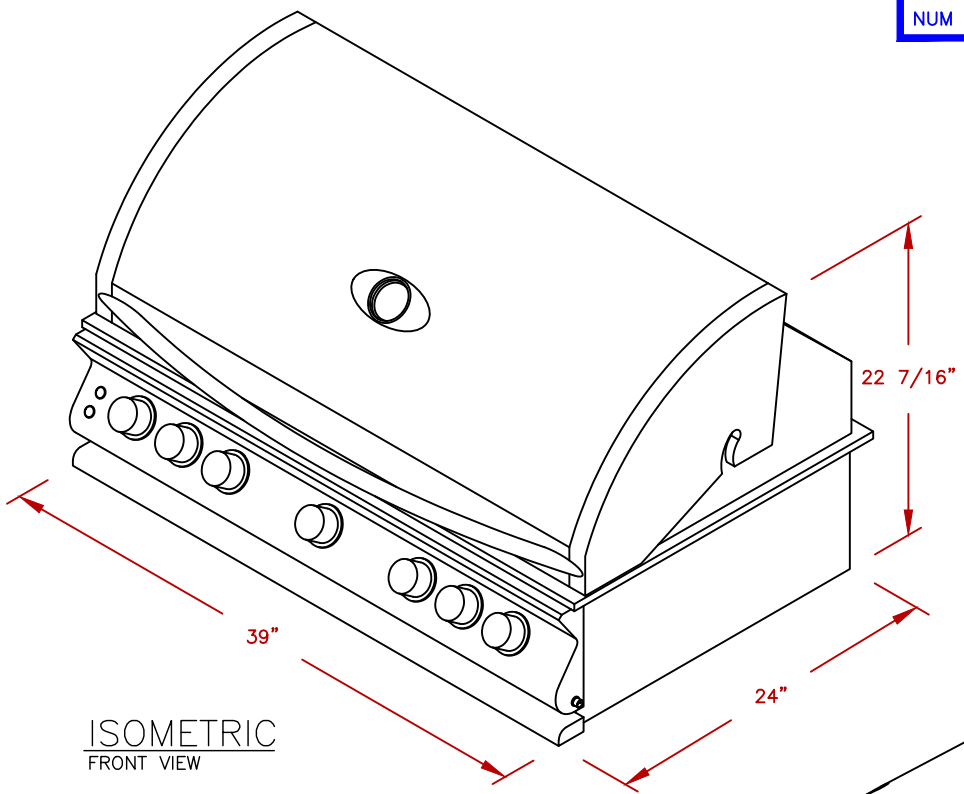

LINE	BBQ LINE
MODEL	5 BURNER CONV. GRILL
NUM	

ISOMETRIC  
FRONT VIEW

ISOMETRIC  
BACK VIEW

CUT OUT  
5 BURNER GRILL

NOTE:  
DUE TO OUR CONTINUOUS IMPROVEMENT PROGRAM, ALL MODELS  
AND SPECIFICATIONS ARE SUBJECT TO CHANGE WITHOUT NOTICE.

	TITLE		2021 BARBECUE LINE GRILLS 5 BURNER CONV. GRILL
	SCALE:	DWG NO.	DWG BY
N/A	BBQ18875CP	M ORTEGA	
REVISED	REV. DESCR.	DATE	12/8/2020