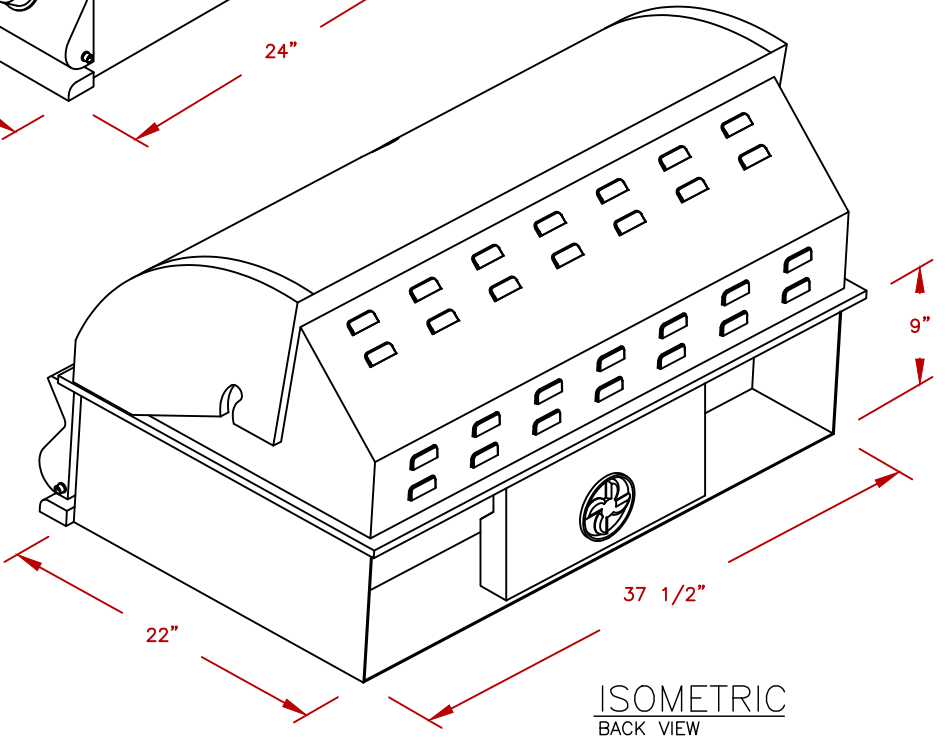

LINE	BBQ LINE
MODEL	5 BURNER CONV. GRILL
NUM	

ISOMETRIC  
FRONT VIEW

ISOMETRIC  
BACK VIEW

CUT OUT  
5 BURNER GRILL

NOTE:  
DUE TO OUR CONTINUOUS IMPROVEMENT PROGRAM, ALL MODELS  
AND SPECIFICATIONS ARE SUBJECT TO CHANGE WITHOUT NOTICE.

	TITLE		2021 BARBECUE LINE GRILLS 5 BURNER CONV. GRILL
	SCALE:	DWG NO.	DWG BY
N/A	BBQ18875CP	M ORTEGA	
REVISED	REV. DESCR.	DATE	12/8/2020