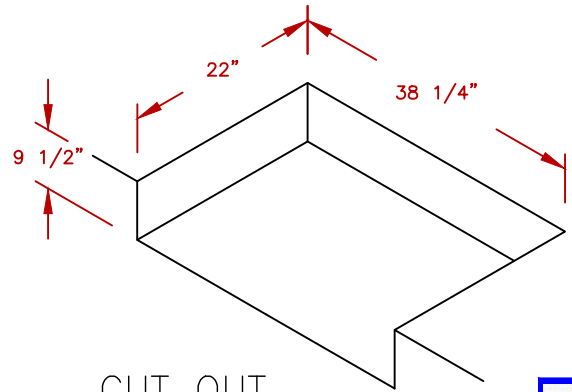

LINE	BBQ LINE
MODEL	5 BURNER CONV. GRILL
NUM	

ISOMETRIC  
FRONT VIEW

ISOMETRIC  
BACK VIEW

CUT OUT  
5 BURNER GRILL

NOTE:  
DUE TO OUR CONTINUOUS IMPROVEMENT PROGRAM, ALL MODELS  
AND SPECIFICATIONS ARE SUBJECT TO CHANGE WITHOUT NOTICE.

	TITLE		2021 BARBECUE LINE GRILLS 5 BURNER CONV. GRILL
	SCALE:	DWG NO.	DWG BY
N/A	BBQ18875CP	M ORTEGA	
REVISED	REV. DESCR.	DATE	12/8/2020