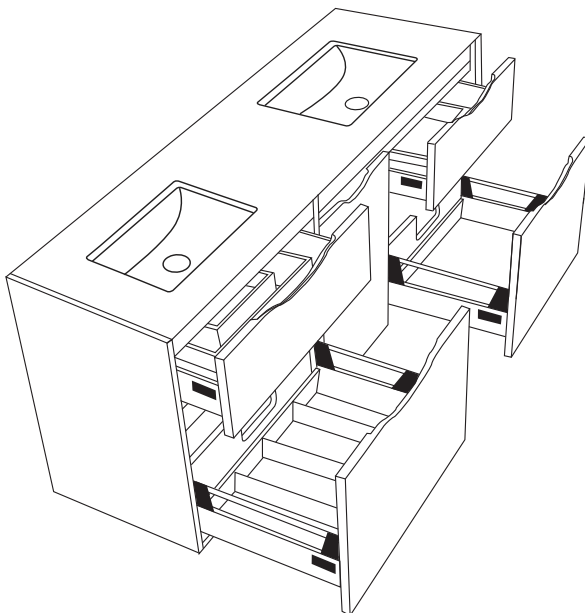

Bolano - 60" Double Bowl

Specification & Installation Guide

Features

- Wall hung 60" vanity : 24-3/8"(620mm)H x 18"(458mm)D x 59-1/4" (1505mm)W
- Furniture grade plywood layered with solid wood veneer and protected with several coats of polyurethane (No particle board or MDF used).
- Matching finish inside out
- Six fully adjustable drawers with full-extension soft-close European hardware.
- Bottom drawers include adjustable tempered glass dividers
- Tall center drawer includes an interior pull-out drawer

Package Dimensions

63" x 22" x 27"

Weight

185 lbs. / 84.09 kgs

CENTER DRAWERS

Bolano - 60" Double Bowl

Specification & Installation Guide

SIDE VIEW

TOP VIEW

BACK VIEW

Bolano - 60" Double Bowl Specification & Installation Guide

FRONT VIEW

TYPICAL INSTALLATION

The typical dimensions shown will result in vanity cabinet height of 34" (864mm). Depending on the countertop selected, the total height will vary from 35-1/4" (895mm) to 36-1/2" (927mm). For above-counter vessels with typical heights between 4" and 6", it is suggested to lower the cabinet to 31" (785mm). If alternate heights are desired, adjust the rough-in and backing material heights using the dimensions provided.