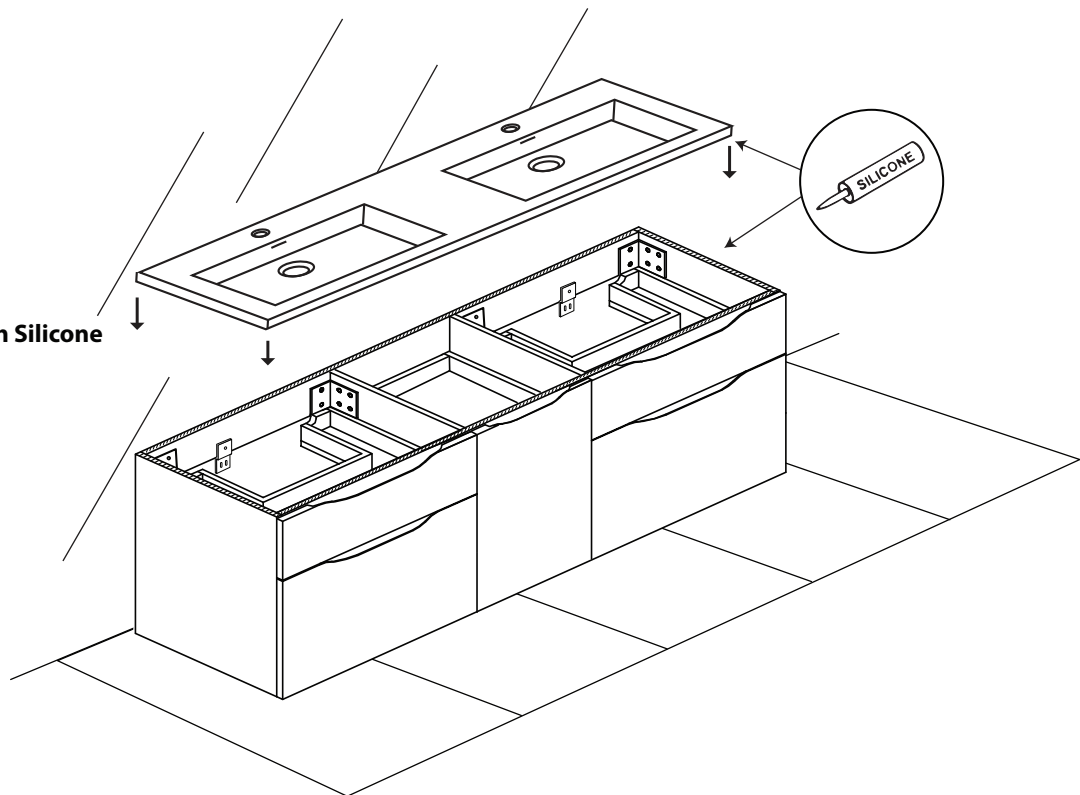

Bolano - 60" Double Bowl

Specification & Installation Guide

Features

- Wall hung 60" vanity : 24-3/8"(620mm)H x 18"(458mm)D x 59-1/4" (1505mm)W
- Furniture grade plywood layered with solid wood veneer and protected with several coats of polyurethane (No particle board or MDF used).
- Matching finish inside out
- Six fully adjustable drawers with full-extension soft-close European hardware.
- Bottom drawers include adjustable tempered glass dividers
- Tall center drawer includes an interior pull-out drawer

TOP VIEW

BACK VIEW

Bolano - 60" Double Bowl Specification & Installation Guide

FRONT VIEW

TYPICAL INSTALLATION

The typical dimensions shown will result in vanity cabinet height of 34" (864mm). Depending on the countertop selected, the total height will vary from 35-1/4" (895mm) to 36-1/2" (927mm). For above-counter vessels with typical heights between 4" and 6", it is suggested to lower the cabinet to 31" (785mm). If alternate heights are desired, adjust the rough-in and backing material heights using the dimensions provided.

Bolano - 60" Double Bowl

Specification & Installation Guide

STEP 2

Install leveling bracket

STEP 3

Place vanity on leveling bracket

Leveling brackets are only to level the vanity. They are not designed for permanent support. Cabinet needs to be secured to wood backing material.

Bolano - 60" Double Bowl

Specification & Installation Guide

STEP 4

Secure vanity to wood reinforcement backing

STEP 5

Install countertop with Silicone

For clarification, please contact Madeli Customer Care at (800)-819-6988 or (305)-718-8817 Ext. 1
All dimensions are approximate and subject to standard tolerance. Specifications subject to change without prior notice.