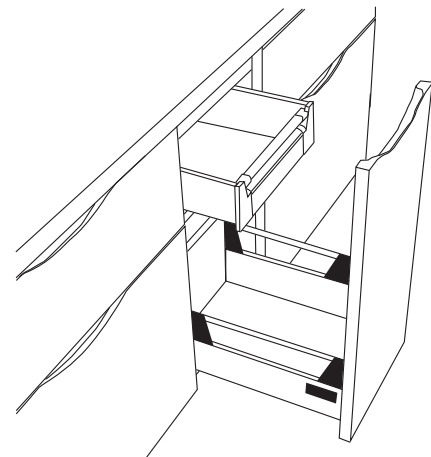

Bolano - 60" Double Bowl

Specification & Installation Guide

Features

- Wall hung 60" vanity : 24-3/8"(620mm)H x 18"(458mm)D x 59-1/4" (1505mm)W
- Furniture grade plywood layered with solid wood veneer and protected with several coats of polyurethane (No particle board or MDF used).
- Matching finish inside out
- Six fully adjustable drawers with full-extension soft-close European hardware.
- Bottom drawers include adjustable tempered glass dividers
- Tall center drawer includes an interior pull-out drawer

Package Dimensions

63" x 22" x 27"

Weight

185 lbs. / 84.09 kgs

CENTER DRAWERS

Bolano - 60" Double Bowl

Specification & Installation Guide

SIDE VIEW

TOP VIEW

BACK VIEW

Bolano - 60" Double Bowl Specification & Installation Guide

FRONT VIEW

TYPICAL INSTALLATION

The typical dimensions shown will result in vanity cabinet height of 34" (864mm). Depending on the countertop selected, the total height will vary from 35-1/4" (895mm) to 36-1/2" (927mm). For above-counter vessels with typical heights between 4" and 6", it is suggested to lower the cabinet to 31" (785mm). If alternate heights are desired, adjust the rough-in and backing material heights using the dimensions provided.