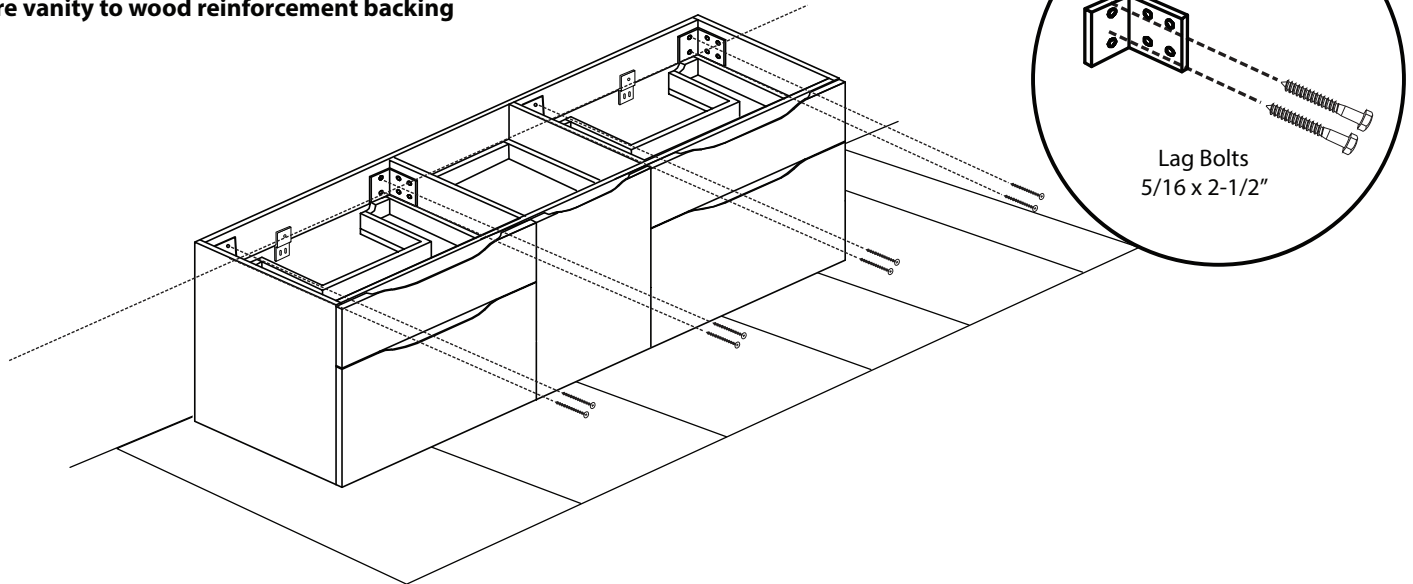

Bolano - 60" Double Bowl

Specification & Installation Guide

STEP 4

Secure vanity to wood reinforcement backing