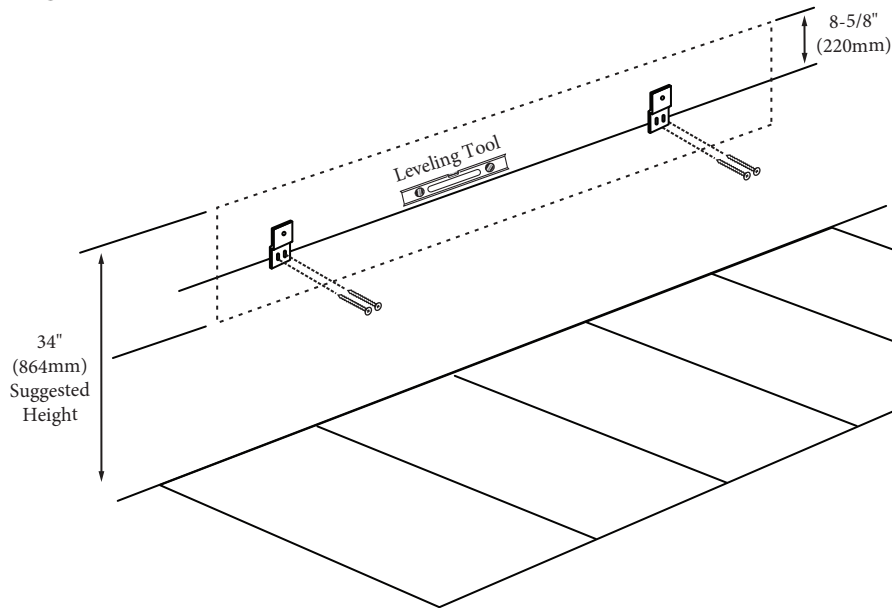

Bolano - 60" Double Bowl

Specification & Installation Guide

STEP 2

Install leveling bracket