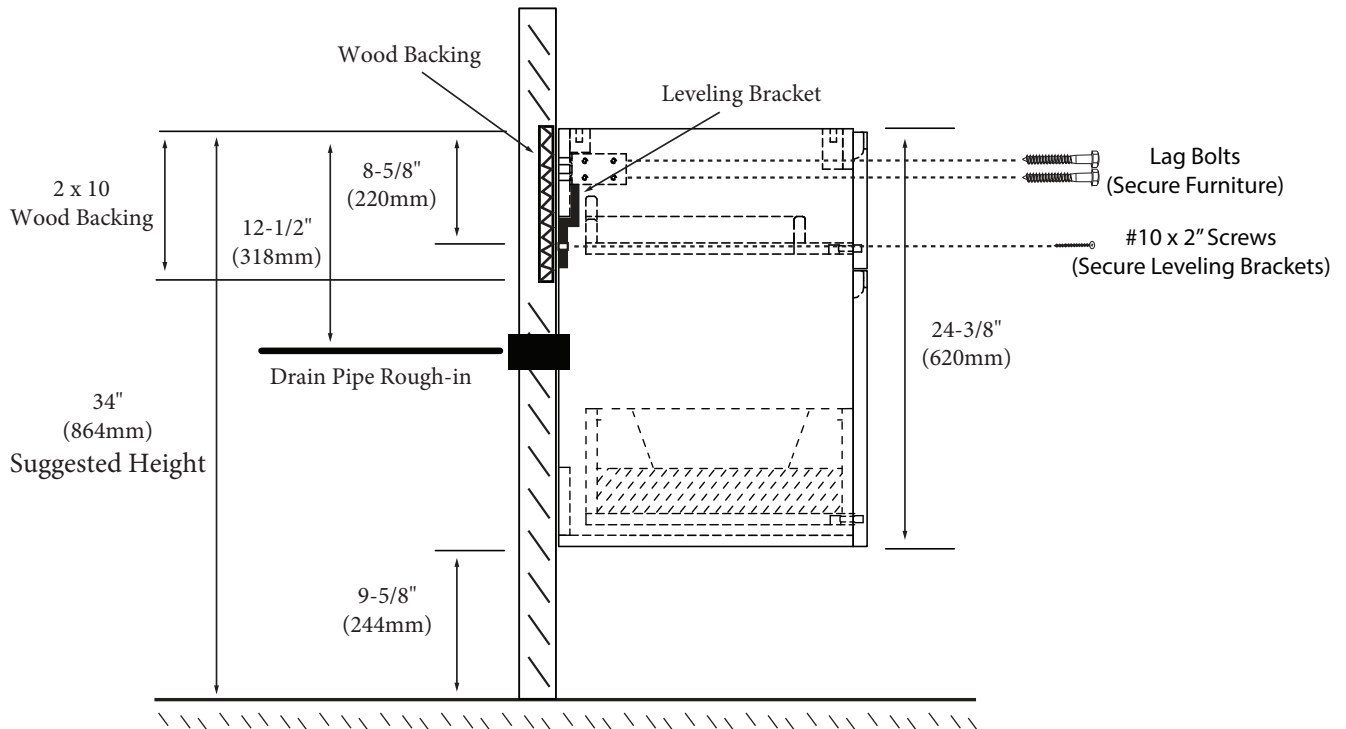

Bolano - 60" Double Bowl

Specification & Installation Guide

Features

- Wall hung 60" vanity : 24-3/8"(620mm)H x 18"(458mm)D x 59-1/4" (1505mm)W
- Furniture grade plywood layered with solid wood veneer and protected with several coats of polyurethane (No particle board or MDF used).
- Matching finish inside out
- Six fully adjustable drawers with full-extension soft-close European hardware.
- Bottom drawers include adjustable tempered glass dividers
- Tall center drawer includes an interior pull-out drawer

Package Dimensions

63" x 22" x 27"

Weight

185 lbs. / 84.09 kgs

CENTER DRAWERS

Bolano - 60" Double Bowl

Specification & Installation Guide

SIDE VIEW

TOP VIEW

BACK VIEW

Bolano - 60" Double Bowl Specification & Installation Guide

FRONT VIEW

TYPICAL INSTALLATION

The typical dimensions shown will result in vanity cabinet height of 34" (864mm). Depending on the countertop selected, the total height will vary from 35-1/4" (895mm) to 36-1/2" (927mm). For above-counter vessels with typical heights between 4" and 6", it is suggested to lower the cabinet to 31" (785mm). If alternate heights are desired, adjust the rough-in and backing material heights using the dimensions provided.

Bolano - 60" Double Bowl

Specification & Installation Guide

INSTALLATION INSTRUCTIONS

Item	Leveling Bracket	#10 x 2" Screws	Anchors	Lag Bolt 5/16 x 2-1/2"	Silicone (not included)
Qty.	2	4	8	8	1
					

STEP 1