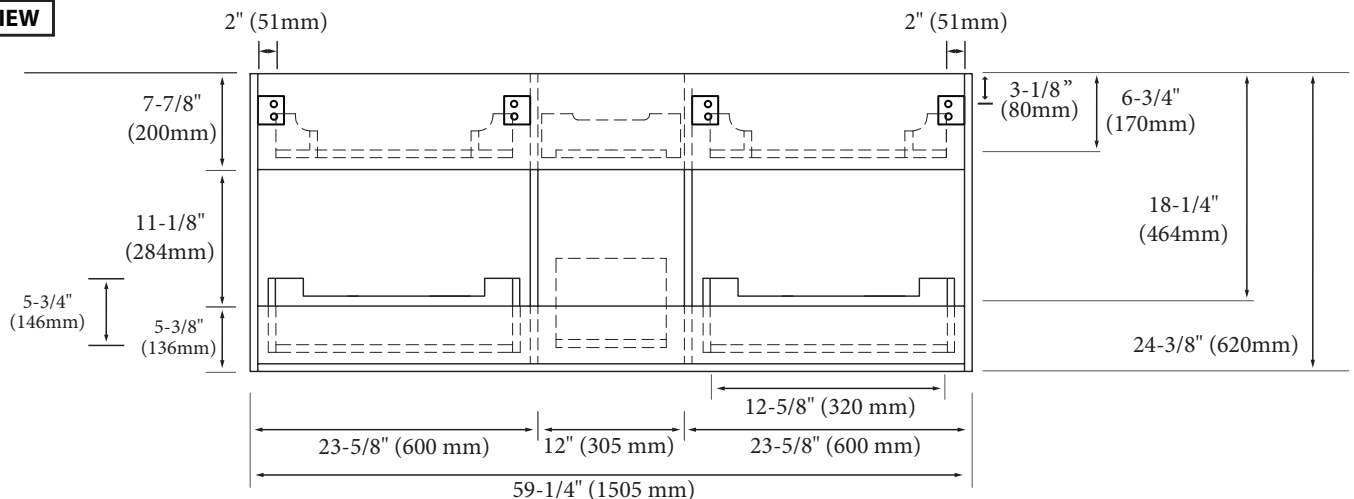

Bolano - 60" Double Bowl

Specification & Installation Guide

Features

- Wall hung 60" vanity : 24-3/8"(620mm)H x 18"(458mm)D x 59-1/4" (1505mm)W
- Furniture grade plywood layered with solid wood veneer and protected with several coats of polyurethane (No particle board or MDF used).
- Matching finish inside out
- Six fully adjustable drawers with full-extension soft-close European hardware.
- Bottom drawers include adjustable tempered glass dividers
- Tall center drawer includes an interior pull-out drawer

Package Dimensions

63" x 22" x 27"

Weight

185 lbs. / 84.09 kgs

CENTER DRAWERS

Bolano - 60" Double Bowl

Specification & Installation Guide

SIDE VIEW

TOP VIEW

BACK VIEW

Bolano - 60" Double Bowl Specification & Installation Guide

FRONT VIEW

TYPICAL INSTALLATION

The typical dimensions shown will result in vanity cabinet height of 34" (864mm). Depending on the countertop selected, the total height will vary from 35-1/4" (895mm) to 36-1/2" (927mm). For above-counter vessels with typical heights between 4" and 6", it is suggested to lower the cabinet to 31" (785mm). If alternate heights are desired, adjust the rough-in and backing material heights using the dimensions provided.