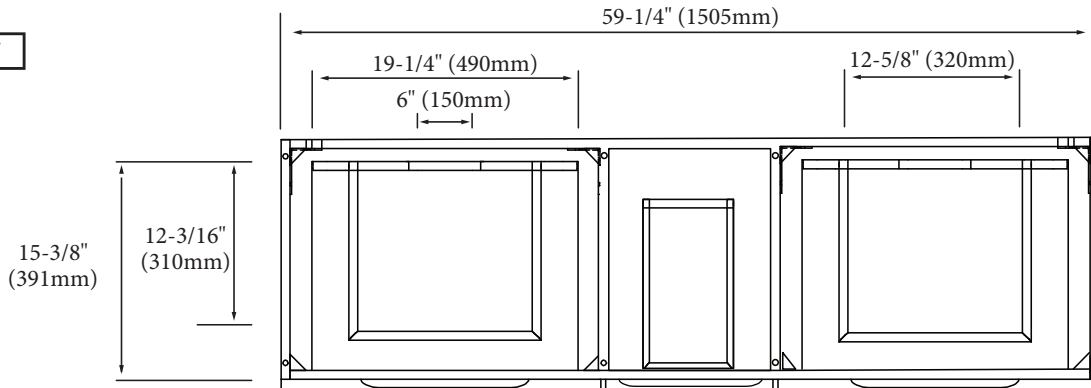

Bolano - 60" Double Bowl

Specification & Installation Guide

Features

- Wall hung 60" vanity : 24-3/8"(620mm)H x 18"(458mm)D x 59-1/4" (1505mm)W
- Furniture grade plywood layered with solid wood veneer and protected with several coats of polyurethane (No particle board or MDF used).
- Matching finish inside out
- Six fully adjustable drawers with full-extension soft-close European hardware.
- Bottom drawers include adjustable tempered glass dividers
- Tall center drawer includes an interior pull-out drawer

Package Dimensions

63" x 22" x 27"

Weight

185 lbs. / 84.09 kgs

CENTER DRAWERS

Bolano - 60" Double Bowl

Specification & Installation Guide

SIDE VIEW

TOP VIEW

BACK VIEW

Bolano - 60" Double Bowl Specification & Installation Guide

FRONT VIEW

TYPICAL INSTALLATION

The typical dimensions shown will result in vanity cabinet height of 34" (864mm). Depending on the countertop selected, the total height will vary from 35-1/4" (895mm) to 36-1/2" (927mm). For above-counter vessels with typical heights between 4" and 6", it is suggested to lower the cabinet to 31" (785mm). If alternate heights are desired, adjust the rough-in and backing material heights using the dimensions provided.