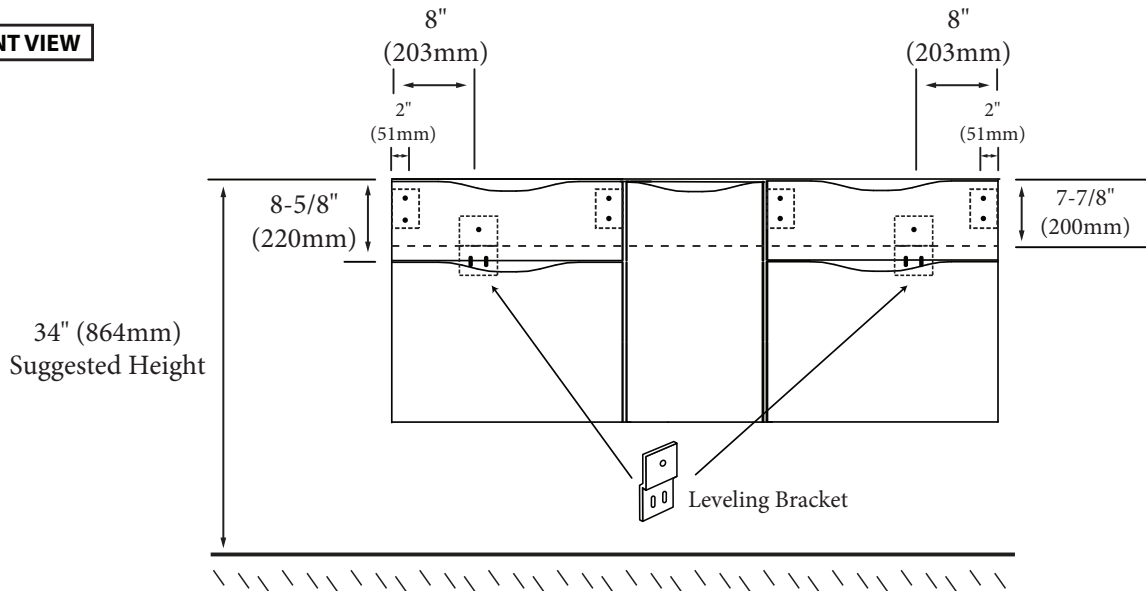

Bolano - 60" Double Bowl

Specification & Installation Guide

Features

- Wall hung 60" vanity : 24-3/8"(620mm)H x 18"(458mm)D x 59-1/4" (1505mm)W
- Furniture grade plywood layered with solid wood veneer and protected with several coats of polyurethane (No particle board or MDF used).
- Matching finish inside out
- Six fully adjustable drawers with full-extension soft-close European hardware.
- Bottom drawers include adjustable tempered glass dividers
- Tall center drawer includes an interior pull-out drawer

Package Dimensions

63" x 22" x 27"

Weight

185 lbs. / 84.09 kgs

CENTER DRAWERS

Bolano - 60" Double Bowl

Specification & Installation Guide

SIDE VIEW

TOP VIEW

BACK VIEW

Bolano - 60" Double Bowl Specification & Installation Guide

FRONT VIEW

TYPICAL INSTALLATION

The typical dimensions shown will result in vanity cabinet height of 34" (864mm). Depending on the countertop selected, the total height will vary from 35-1/4" (895mm) to 36-1/2" (927mm). For above-counter vessels with typical heights between 4" and 6", it is suggested to lower the cabinet to 31" (785mm). If alternate heights are desired, adjust the rough-in and backing material heights using the dimensions provided.