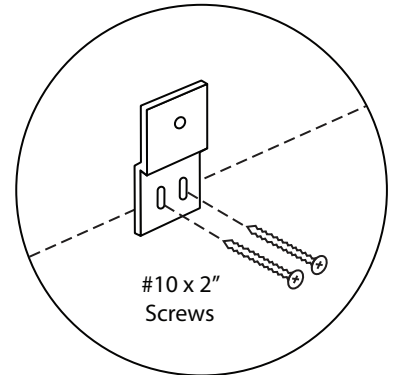

Bolano - 60" Double Bowl

Specification & Installation Guide

STEP 2

Install leveling bracket