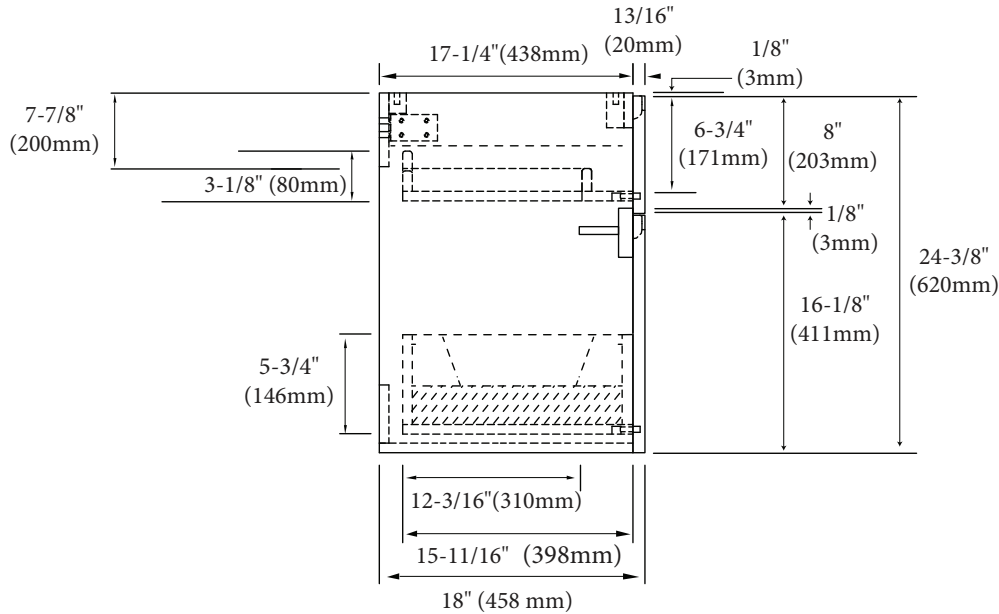

Bolano - 60" Double Bowl

Specification & Installation Guide

Features

- Wall hung 60" vanity : 24-3/8"(620mm)H x 18"(458mm)D x 59-1/4" (1505mm)W
- Furniture grade plywood layered with solid wood veneer and protected with several coats of polyurethane (No particle board or MDF used).
- Matching finish inside out
- Six fully adjustable drawers with full-extension soft-close European hardware.
- Bottom drawers include adjustable tempered glass dividers
- Tall center drawer includes an interior pull-out drawer

Package Dimensions

63" x 22" x 27"

Weight

185 lbs. / 84.09 kgs

CENTER DRAWERS

Bolano - 60" Double Bowl

Specification & Installation Guide

SIDE VIEW

TOP VIEW

BACK VIEW

Bolano - 60" Double Bowl Specification & Installation Guide

FRONT VIEW

TYPICAL INSTALLATION

The typical dimensions shown will result in vanity cabinet height of 34" (864mm). Depending on the countertop selected, the total height will vary from 35-1/4" (895mm) to 36-1/2" (927mm). For above-counter vessels with typical heights between 4" and 6", it is suggested to lower the cabinet to 31" (785mm). If alternate heights are desired, adjust the rough-in and backing material heights using the dimensions provided.