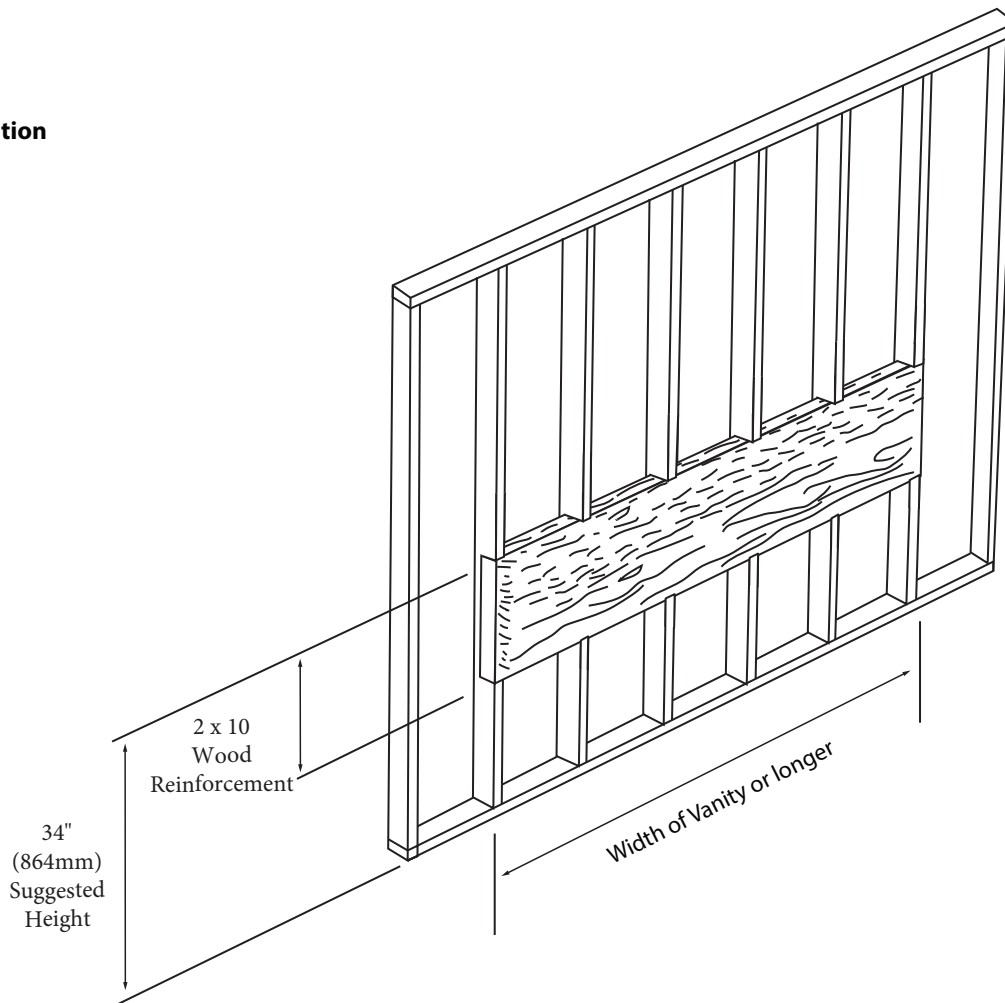

Bolano - 60" Double Bowl

Specification & Installation Guide

INSTALLATION INSTRUCTIONS

Item	Leveling Bracket	#10 x 2" Screws	Anchors	Lag Bolt 5/16 x 2-1/2"	Silicone (not included)
Qty.	2	4	8	8	1

STEP 1

Wall Preparation

For clarification, please contact Madeli Customer Care at (800)-819-6988 or (305)-718-8817 Ext. 1

All dimensions are approximate and subject to standard tolerance. Specifications subject to change without prior notice.