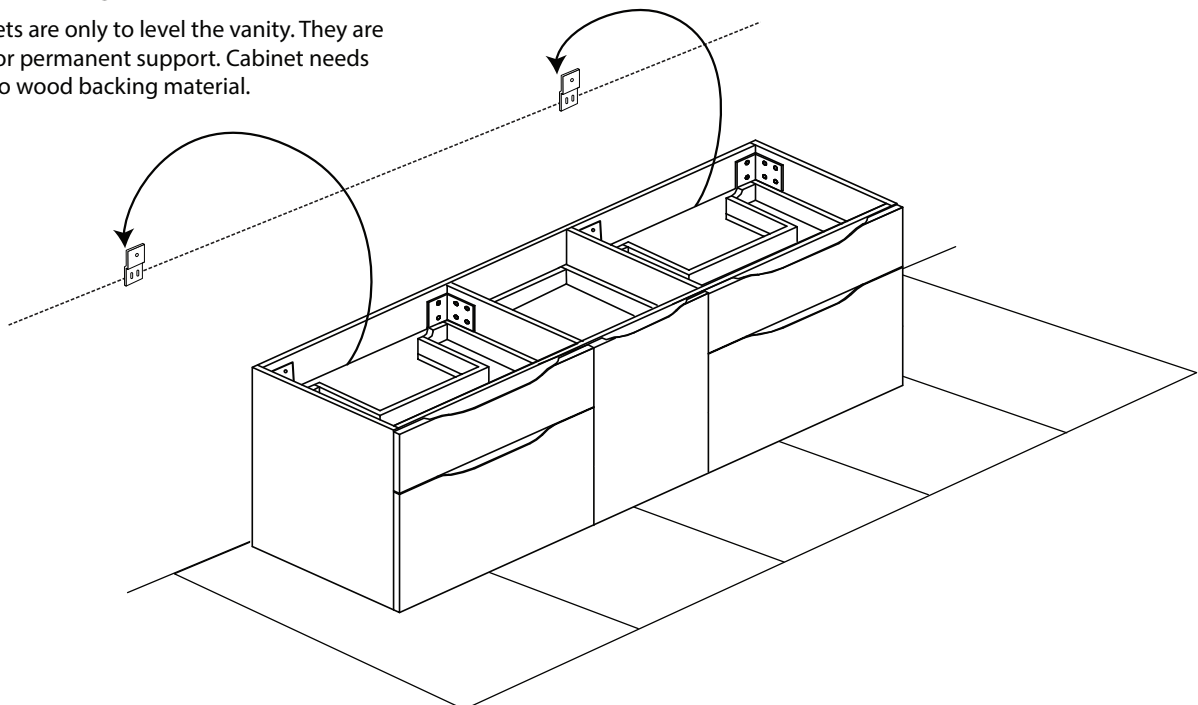

Bolano - 60" Double Bowl

Specification & Installation Guide

Features

- Wall hung 60" vanity : 24-3/8"(620mm)H x 18"(458mm)D x 59-1/4" (1505mm)W
- Furniture grade plywood layered with solid wood veneer and protected with several coats of polyurethane (No particle board or MDF used).
- Matching finish inside out
- Six fully adjustable drawers with full-extension soft-close European hardware.
- Bottom drawers include adjustable tempered glass dividers
- Tall center drawer includes an interior pull-out drawer

TOP VIEW

BACK VIEW

Bolano - 60" Double Bowl Specification & Installation Guide

FRONT VIEW

TYPICAL INSTALLATION

The typical dimensions shown will result in vanity cabinet height of 34" (864mm). Depending on the countertop selected, the total height will vary from 35-1/4" (895mm) to 36-1/2" (927mm). For above-counter vessels with typical heights between 4" and 6", it is suggested to lower the cabinet to 31" (785mm). If alternate heights are desired, adjust the rough-in and backing material heights using the dimensions provided.

Bolano - 60" Double Bowl

Specification & Installation Guide

STEP 2

Install leveling bracket

STEP 3

Place vanity on leveling bracket

Leveling brackets are only to level the vanity. They are not designed for permanent support. Cabinet needs to be secured to wood backing material.