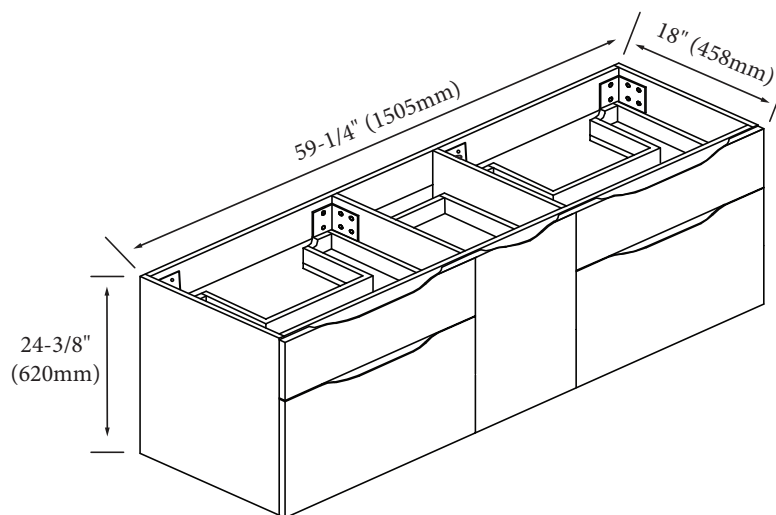

Bolano - 60" Double Bowl

Specification & Installation Guide

Features

- Wall hung 60" vanity : 24-3/8"(620mm)H x 18"(458mm)D x 59-1/4" (1505mm)W
- Furniture grade plywood layered with solid wood veneer and protected with several coats of polyurethane (No particle board or MDF used).
- Matching finish inside out
- Six fully adjustable drawers with full-extension soft-close European hardware.
- Bottom drawers include adjustable tempered glass dividers
- Tall center drawer includes an interior pull-out drawer

Package Dimensions

63" x 22" x 27"

Weight

185 lbs. / 84.09 kgs

CENTER DRAWERS

Bolano - 60" Double Bowl

Specification & Installation Guide

SIDE VIEW

TOP VIEW

BACK VIEW

Bolano - 60" Double Bowl Specification & Installation Guide

FRONT VIEW

TYPICAL INSTALLATION

The typical dimensions shown will result in vanity cabinet height of 34" (864mm). Depending on the countertop selected, the total height will vary from 35-1/4" (895mm) to 36-1/2" (927mm). For above-counter vessels with typical heights between 4" and 6", it is suggested to lower the cabinet to 31" (785mm). If alternate heights are desired, adjust the rough-in and backing material heights using the dimensions provided.