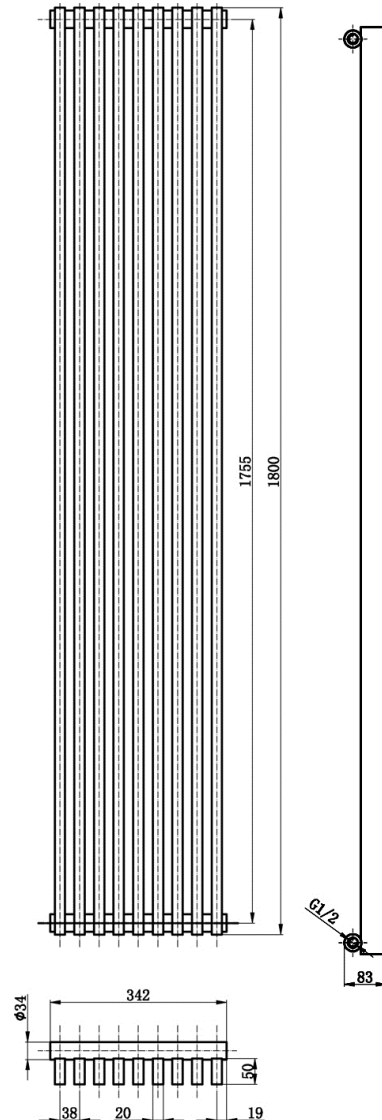

PARALLEL DESIGNER RADIATOR RADIATOR

Product Code	HLW90	Barcode	5055369029709
Finish	WHITE	Ral No	9016
Product Type	DESIGNER RADIATOR		
Btu/hr output	5302 at 60 C		

Guarantee & Aftercare

During installation extra care must be taken to avoid damaging the fittings. We provide a 20 year guarantee against faulty workmanship or materials (excluding serviceable parts), providing they have been installed, cared for and used in accordance with our instructions.

ADDITIONAL INFORMATION

- ◆ Valves & brackets sold separately

Watts	1553
Pipe centres	432mm
Projection	125mm
Max height	1800mm
Max width	342mm

CUSTOMER CARE:

For further information please call 01282 446789