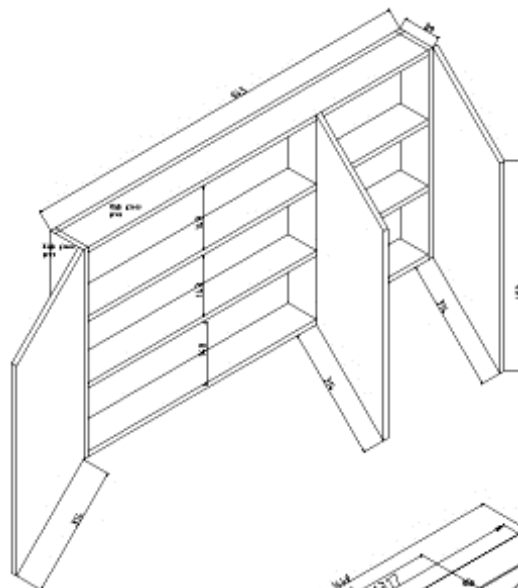

QUARTET FURNITURE PACK

Barcode	5055369025176
Product Code	RF035
Finishes	HIGH GLOSS GREY
Product Type	BATHROOM FURNITURE

Guarantee & Aftercare

During installation extra care must be taken to avoid damaging the fittings. We provide a 5 year guarantee against faulty workmanship or materials (excluding serviceable parts), providing they have been installed, cared for and used in accordance with our instructions.

ADDITIONAL INFORMATION

- ◆ Soft close drawers
- ◆ Polymarble basins with overflows

Basin & Cabinet	(H) 550mm x (W) 1440mm x (D) 510mm
Mirror	(H) 700mm x (W) 1350mm x (D) 150mm

CUSTOMER CARE: For further information please call 01282 446789