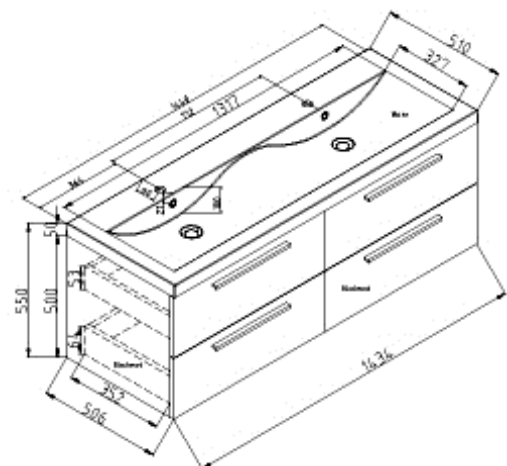

QUARTET FURNITURE PACK

Barcode	5055369025176
Product Code	RF035
Finishes	HIGH GLOSS GREY
Product Type	BATHROOM FURNITURE

Guarantee & Aftercare

During installation extra care must be taken to avoid damaging the fittings. We provide a 5 year guarantee against faulty workmanship or materials (excluding serviceable parts), providing they have been installed, cared for and used in accordance with our instructions.

ADDITIONAL INFORMATION

- ◆ Soft close drawers
- ◆ Polymarble basins with overflows

Basin & Cabinet	(H) 550mm x (W) 1440mm x (D) 510mm
Mirror	(H) 700mm x (W) 1350mm x (D) 150mm

CUSTOMER CARE: For further information please call 01282 446789