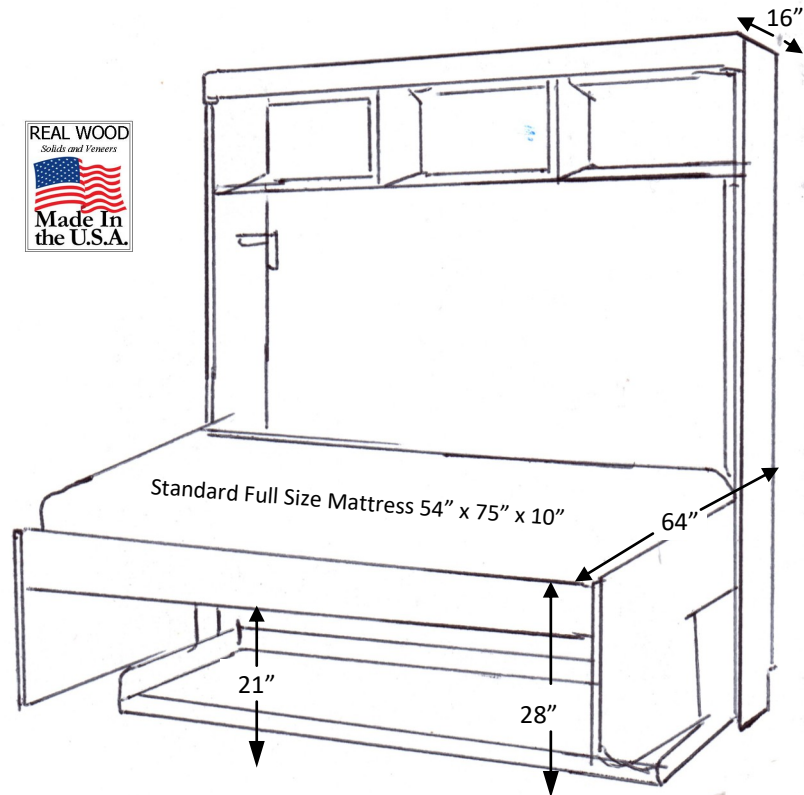

Hiddenbed is a patented revolutionary bed and desk system.

The secret is in its balancing mechanism.

Everything stays on the desktop when you lower the bed down.

WALLBEDS COMPANY

Hiddenbed 

Since 1999, we craft the Hiddenbed in the U.S.A. from solid hardwood and premium furniture grade plywood to create a beautiful piece of furniture that is built to last.

Desktop accepts items up to 18" in height.

Available in full size. Accepts standard bedding up to 10" in depth.

SKU	DESCRIPTION	DESK DIMENSIONS	BED DIMENSIONS
AW46	FULL SIZE HIDDENBED WITH HUTCH IN BIRCH (select finish)	84w x 44d x 90h	84w x 64d x 90h