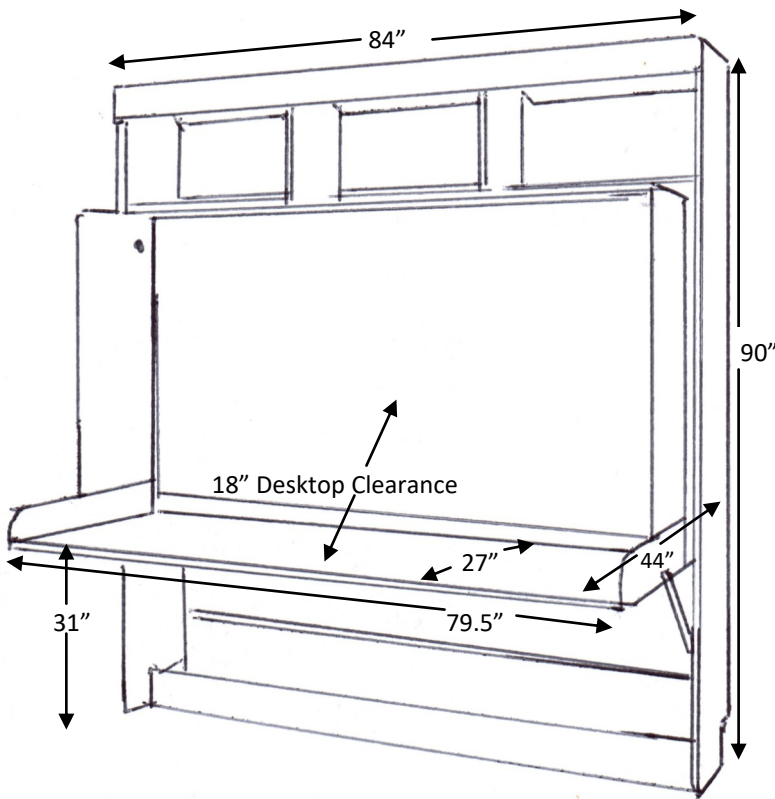

Hiddenbed is a patented revolutionary bed and desk system.

The secret is in its balancing mechanism.

Everything stays on the desktop when you lower the bed down.

WALLBEDS COMPANY

Hiddenbed 

Since 1999, we craft the Hiddenbed in the U.S.A. from solid hardwood and premium furniture grade plywood to create a beautiful piece of furniture that is built to last.

Desktop accepts items up to 18" in height.

Available in full size. Accepts standard bedding up to 10" in depth.

SKU	DESCRIPTION	DESK DIMENSIONS	BED DIMENSIONS
AW46	FULL SIZE HIDDENBED WITH HUTCH IN BIRCH (select finish)	84w x 44d x 90h	84w x 64d x 90h