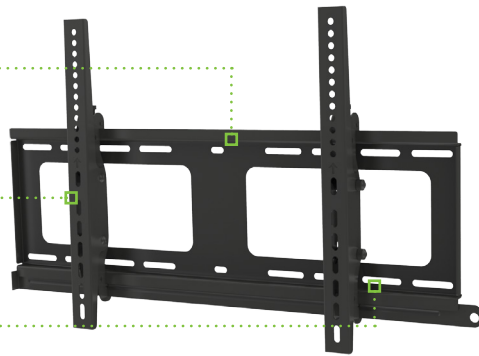

UT-PRO310 LARGE TILT MOUNT

FLAT and
CURVED TVs
COMPATIBLE

An ultra low-profile mounting solution which allows flat and curved TVs to be tilted for a custom viewing angle. The tilt mechanism provides for hassle-free screen adjustment without the need for tools. Post-installation leveling allows perfect horizontal alignment at any time. An anti-theft locking bar provides additional security. With the consumer in mind, the UT-PRO310 comes with all hardware for quick and easy installation.

Post-installation leveling.

Ultra low-profile design.

Locking mechanism.

SPECIFICATIONS

tv weight/size:	200 lbs / 47 - 90"
distance from wall:	2.1"
tilt:	-10° to 5°
VESA:	600 x 400
retail box dim's:	29.9"x9.1"x2.0"
retail box weight:	
master carton dim's:	30.7"x9.8"x7.1"
master carton weight:	
pieces in master carton:	3
UPC:	856476001634
MSRP:	\$99.99