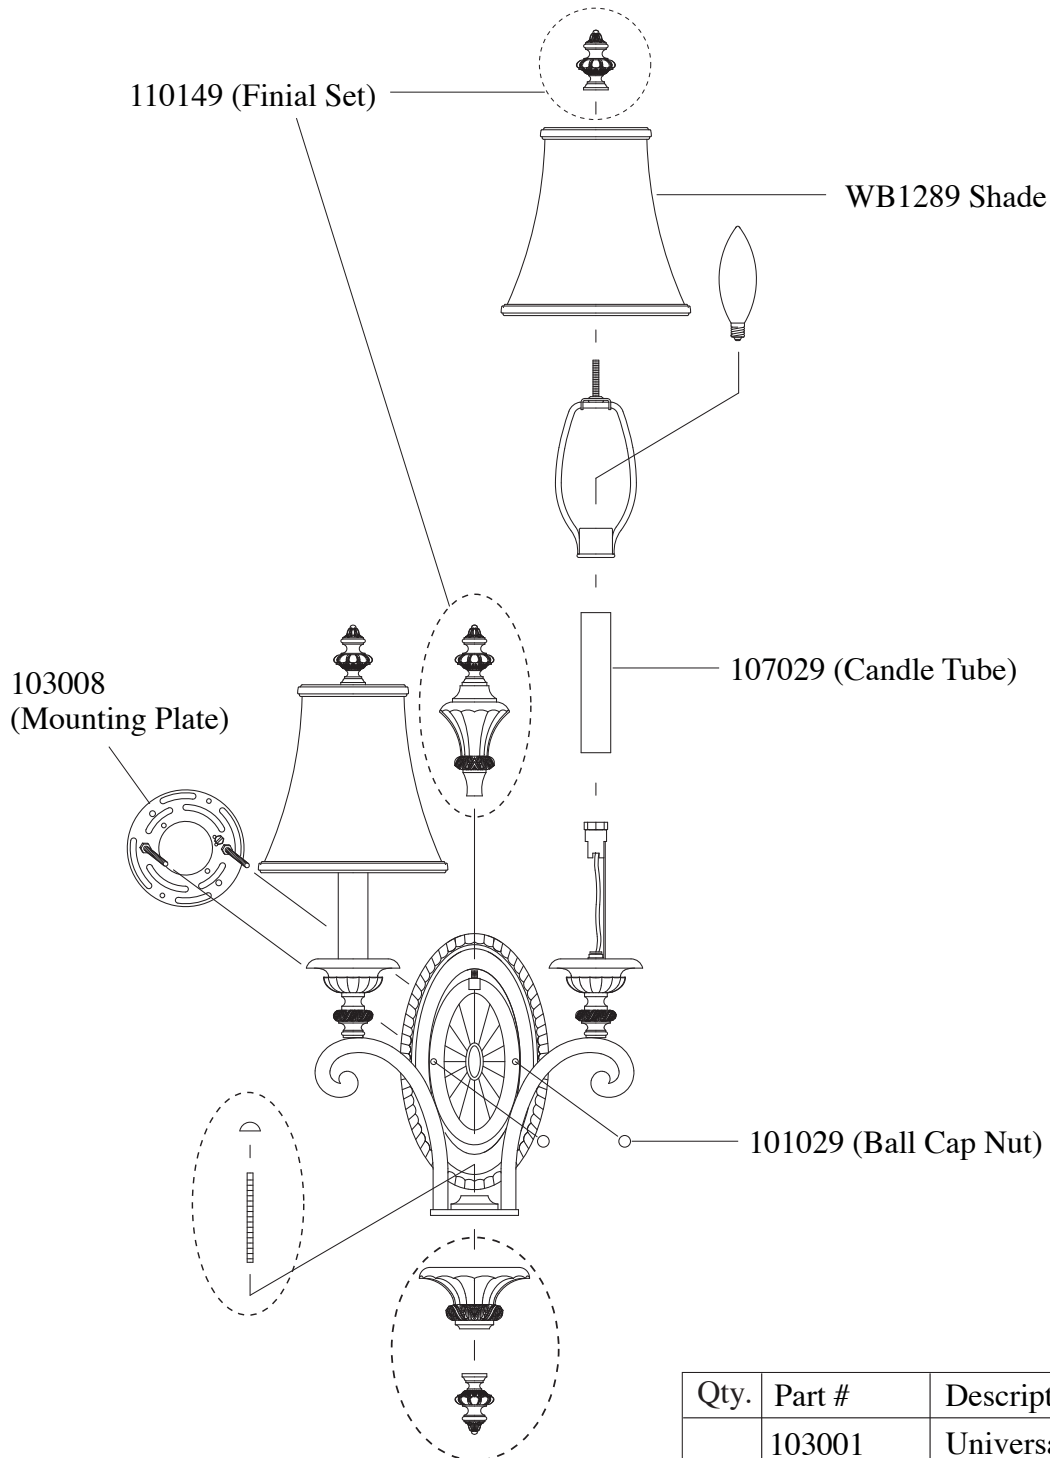

# Replacement Parts For

# WB1289

(E) 1/12

Qty.	Part #	Description
	103001	Universal Round Mounting Plate
	101029	Ball Cap Nut
	110149	Finial Set
	107029	Candle Tube
	Shade	WB1289 Shade

**MURRAY  
FEISS**  
Generation Brands™