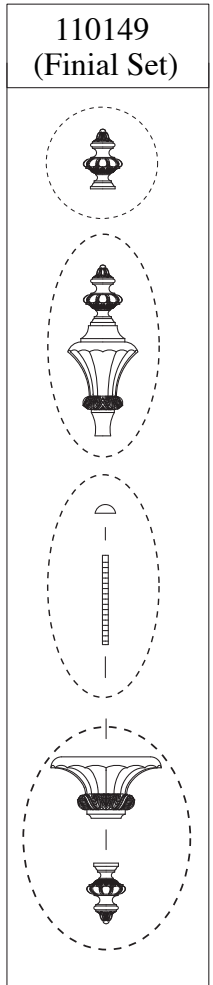

# Replacement Parts For

# WB1289

(E) 1/12

Qty.	Part #	Description
	103001	Universal Round Mounting Plate
	101029	Ball Cap Nut
	110149	Finial Set
	107029	Candle Tube
	Shade	WB1289 Shade

**MURRAY  
FEISS**  
Generation Brands™