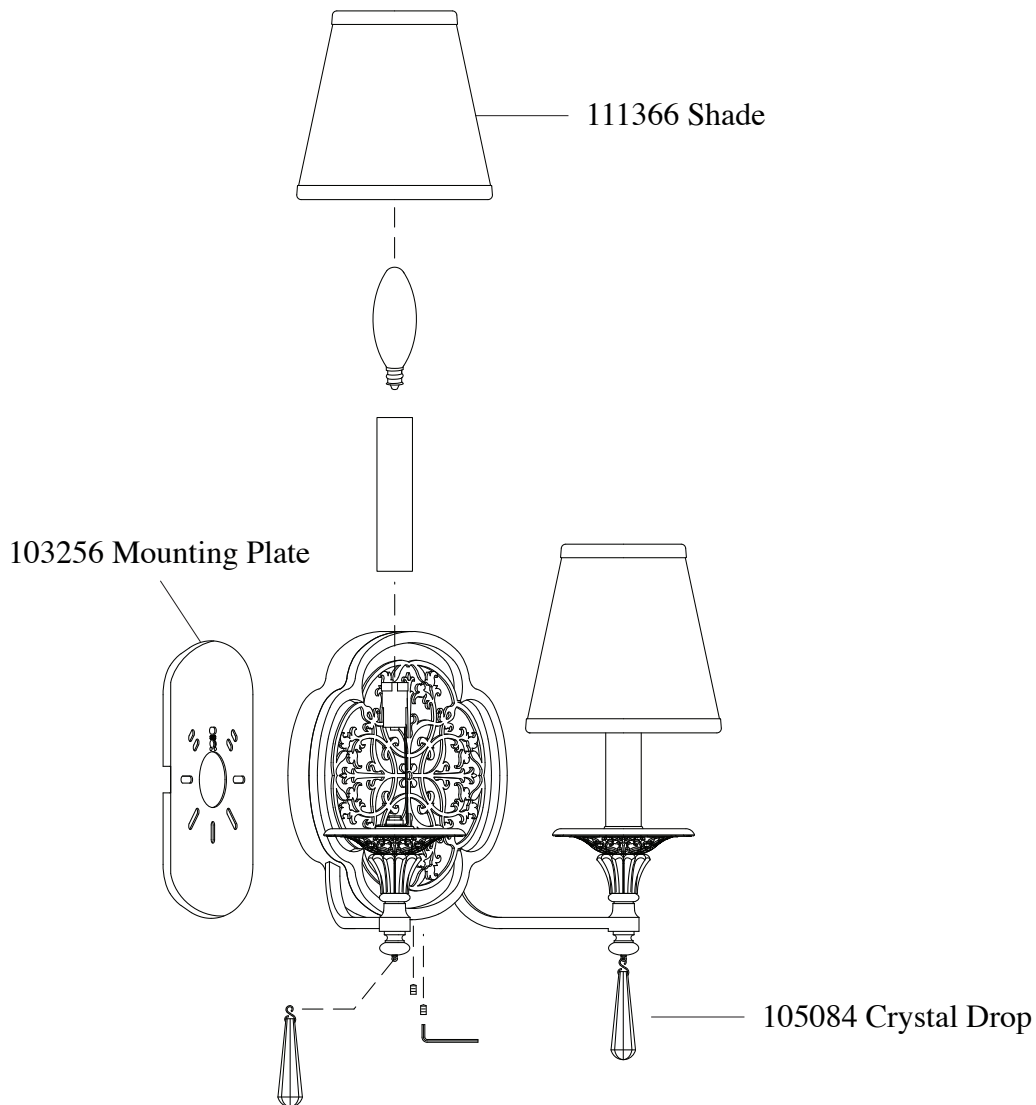

Replacement Parts For

WB1530 12/10

Qty.	Part #	Description
	103256	Mounting Plate
	111366	Shade
	105084	Crystal Drop