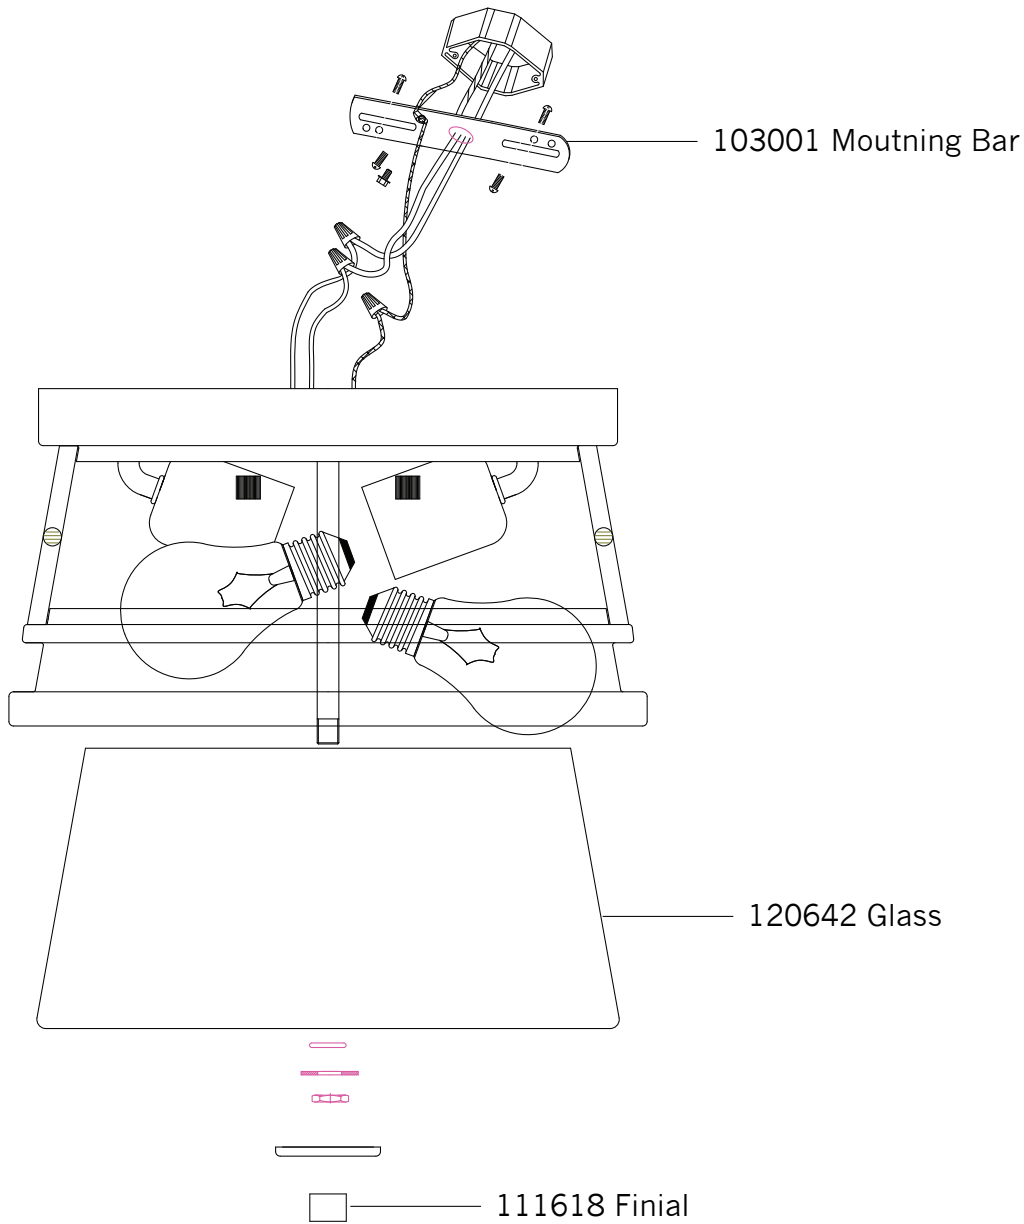

# Replacement Parts For **OL8113** 12/2011

Qty.	Part #	Description
	103001	Mounting Bar
	111618	Finial
	120642	Glass