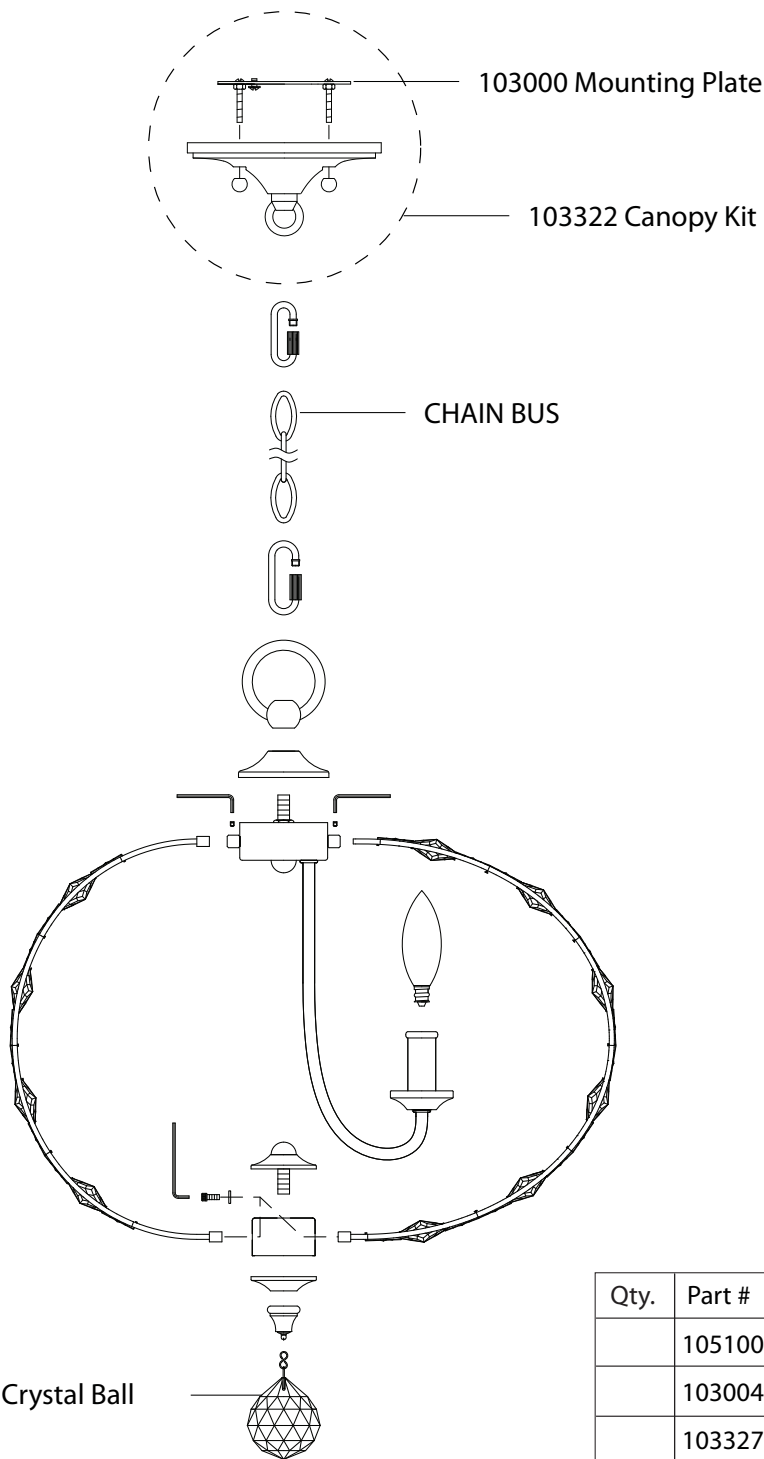

Replacement Parts For **F2741/3**

9/2012

Qty.	Part #	Description
	105100	Replacement Crystal Kit
	103004	Mounting Plate
	103327	Canopy Kit
	CHAIN BUS	Chain
	105108	Bottom Crystal Ball

FEISS[®]

EST. 1955