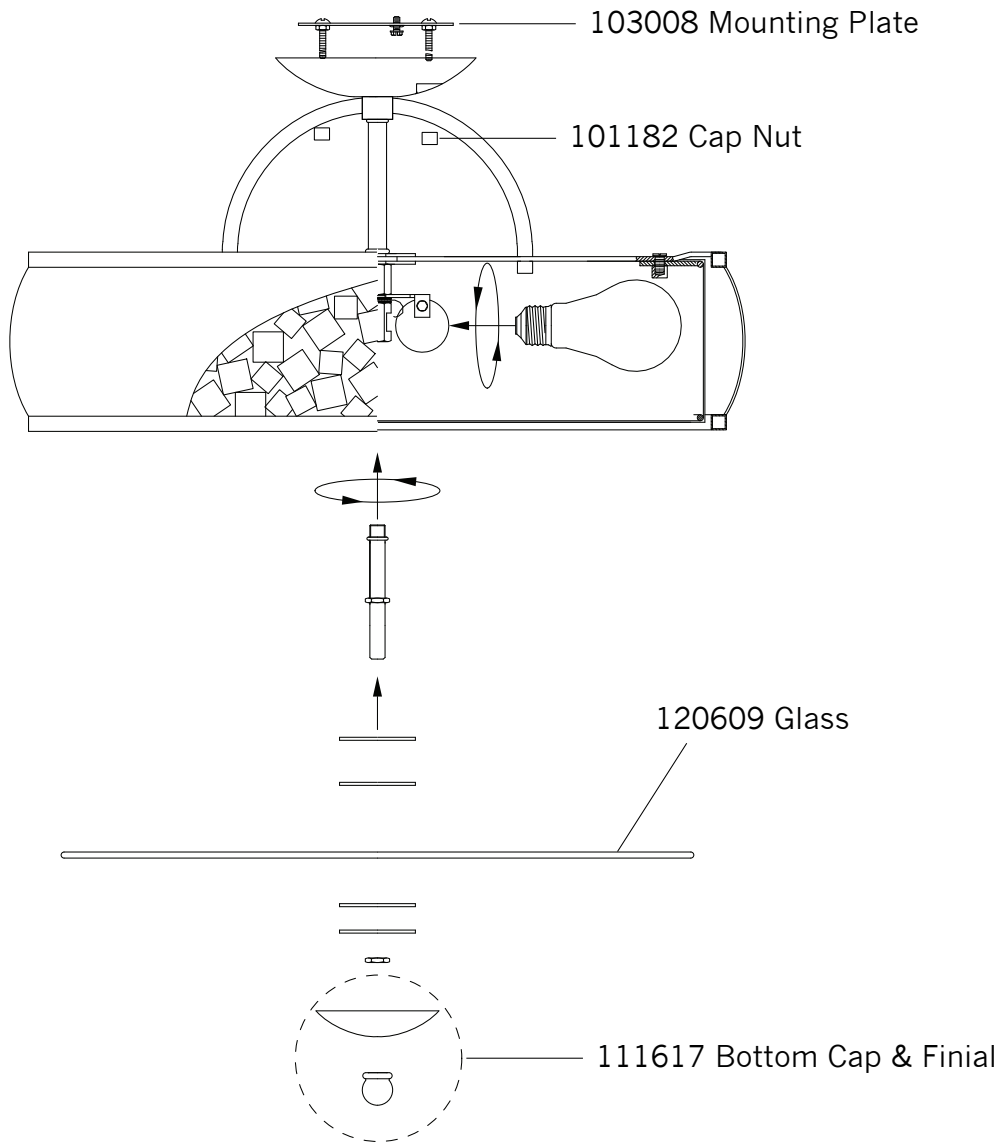

Replacement Parts For

SF305

12/2011

Qty.	Part #	Description
	103008	Mounting Plate
	101182	Cap Nut
	120609	Glass
	111617	Bottom Cap & Finial