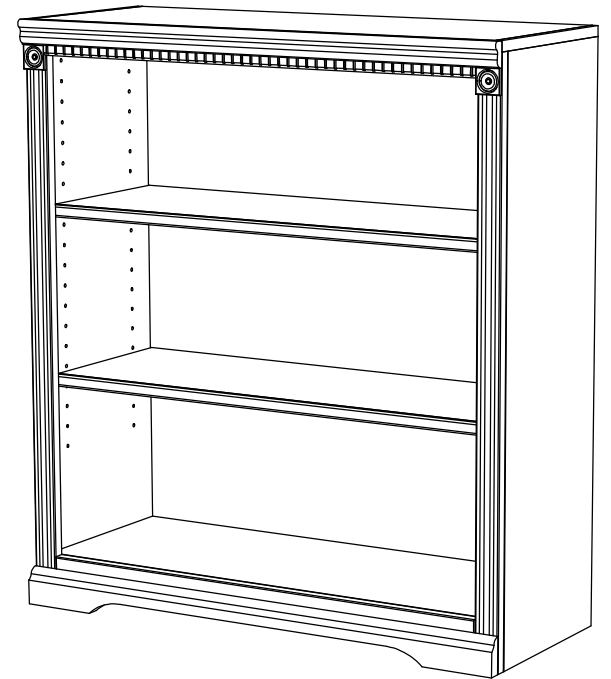

Legends Furniture

Part # SD6836

Material: Assembly

Part Description: SD6836 Scottsdale Bookcase 13"

Width: 32 1/4"

Height: 36 1/8"

Depth: 12 7/8"

Date: 03/23/2011

Drawn By: DaveH

Legends Furniture

Part # SD6848

Part Description: SD6848 Scottsdale Bookcase 13"

Date: 03/23/2011

Material: Assembly

Width: 32 1/4"

Height: 48 1/8"

Depth: 12 7/8"

Drawn By: DaveH

Legends Furniture

Part # SD6860

Part Description: SD6860 Scottsdale Bookcase 13"

Date: 03/23/2011

Material: Assembly

Width: 32 1/4"

Material: Assembly

Width: 32 1/4"

Height: 72 1/8"

Depth: 12 7/8"

Drawn By: DaveH

Legends Furniture

Part # SD6884

Part Description: SD6884 Scottsdale Bookcase 13"