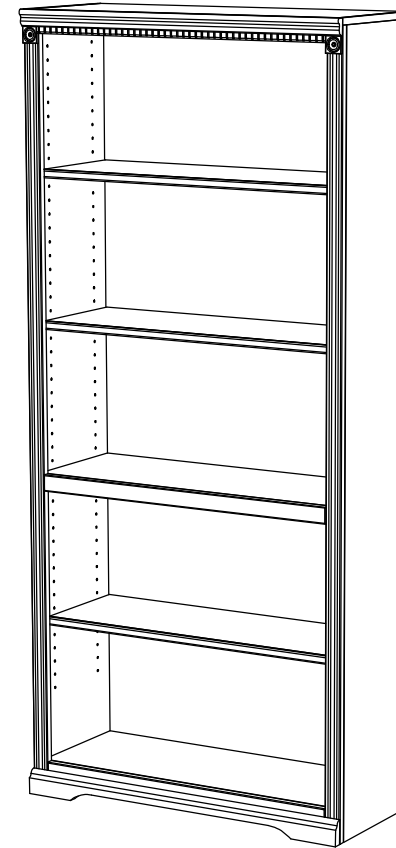

Depth: 12 7/8"

Drawn By: DaveH

Legends Furniture

Part # SD6860

Part Description: SD6860 Scottsdale Bookcase 13"

Date: 03/23/2011

Material: Assembly

Width: 32 1/4"

Height: 60 1/8"

Depth: 12 7/8"

Drawn By: DaveH

6 3/8"

Legends Furniture

Part # SD6872

Part Description: SD6872 Scottsdale Bookcase 13"

Date: 03/23/2011

Material: Assembly

Width: 32 1/4"

Height: 72 1/8"

Depth: 12 7/8"

Drawn By: DaveH

Legends Furniture

Part # SD6884

Part Description: SD6884 Scottsdale Bookcase 13"

Date: 03/23/2011

Material: Assembly

Width: 32 1/4"

Height: 84 1/8"

Depth: 12 7/8"

Drawn By: DaveH