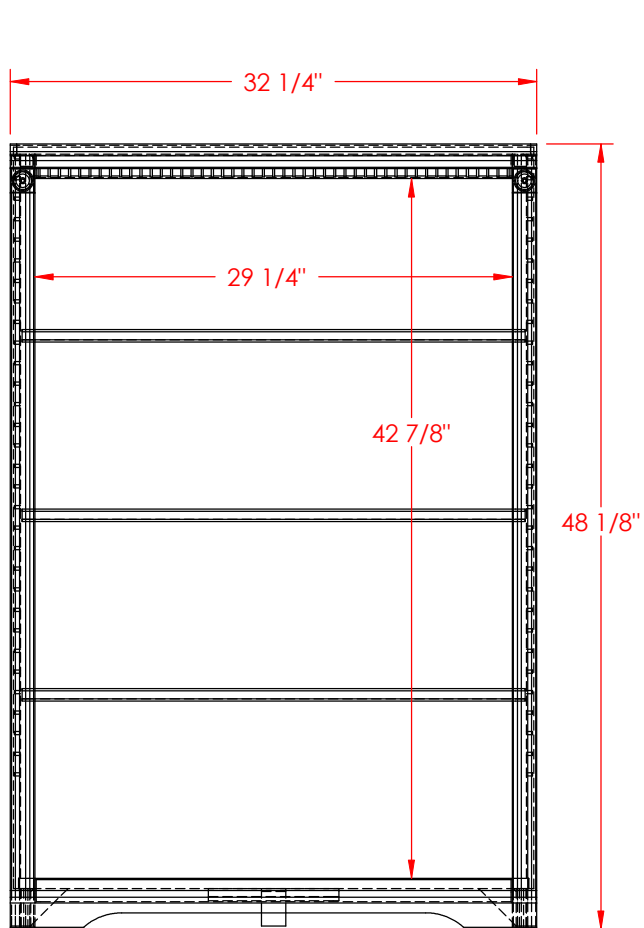

Legends Furniture

Part # SD6836

Material: Assembly

Part Description: SD6836 Scottsdale Bookcase 13"

Width: 32 1/4"

Height: 36 1/8"

Depth: 12 7/8"

Date: 03/23/2011

Drawn By: DaveH

Legends Furniture

Part # SD6848

Part Description: SD6848 Scottsdale Bookcase 13"

Date: 03/23/2011

Material: Assembly

Width: 32 1/4"

Height: 48 1/8"

Depth: 12 7/8"

Drawn By: DaveH

Legends Furniture

Part # SD6860

Part Description: SD6860 Scottsdale Bookcase 13"

Date: 03/23/2011

Material: Assembly

Width: 32 1/4"

Date: 03/23/2011

Material: Assembly

Width: 32 1/4"

Height: 84 1/8"

Depth: 12 7/8"

Drawn By: DaveH