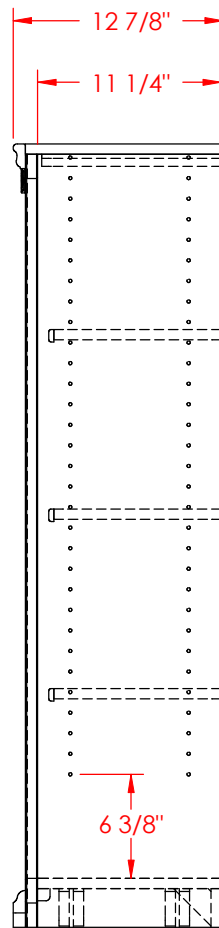

Legends Furniture

Part # SD6836

Material: Assembly

Part Description: SD6836 Scottsdale Bookcase 13"

Width: 32 1/4"

Height: 36 1/8"

Depth: 12 7/8"

Date: 03/23/2011

Drawn By: DaveH

Legends Furniture

Part # SD6848

Part Description: SD6848 Scottsdale Bookcase 13"

Date: 03/23/2011

Material: Assembly

Width: 32 1/4"

Height: 48 1/8"

Depth: 12 7/8"

Drawn By: DaveH

Legends Furniture

Part # SD6860

Part Description: SD6860 Scottsdale Bookcase 13"

Date: 03/23/2011

Material: Assembly

Width: 32 1/4"

Date: 03/23/2011

Material: Assembly

Width: 32 1/4"

Height: 84 1/8"

Depth: 12 7/8"

Drawn By: DaveH