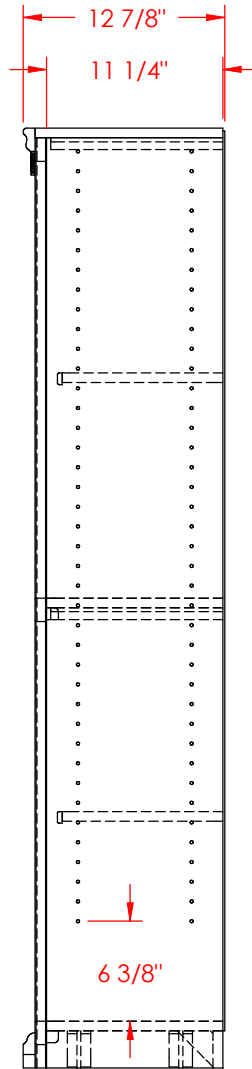

Legends Furniture

Part # SD6860

Part Description: SD6860 Scottsdale Bookcase 13"

Date: 03/23/2011

Material: Assembly

Width: 32 1/4"

Height: 60 1/8"

Depth: 12 7/8"

Drawn By: DaveH

6 3/8"