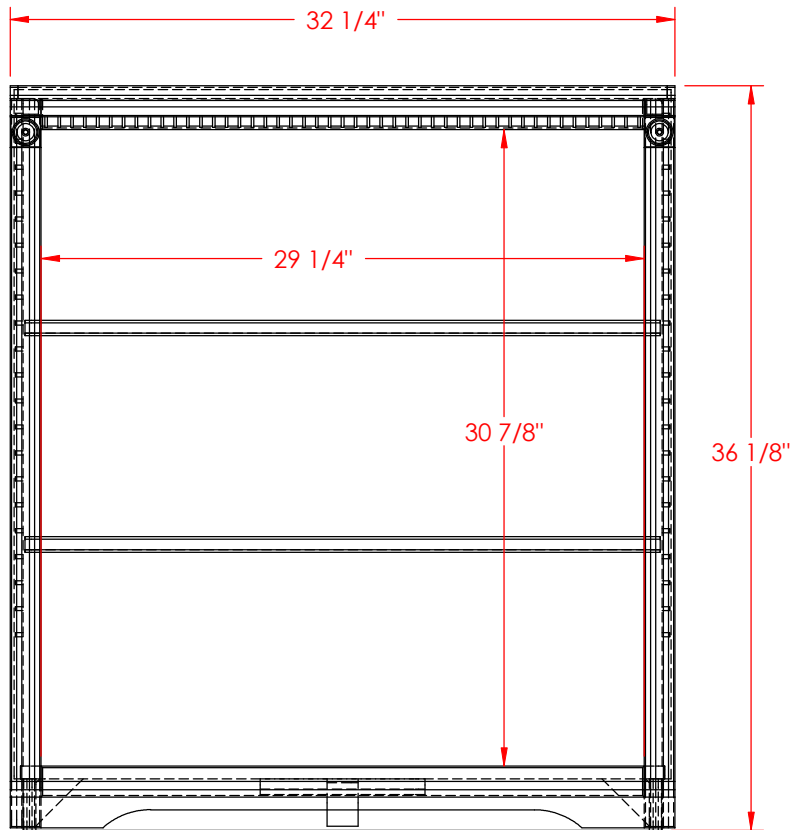

Legends Furniture

Part # SD6836

Material: Assembly

Part Description: SD6836 Scottsdale Bookcase 13"

Width: 32 1/4"

Height: 36 1/8"

Depth: 12 7/8"

Date: 03/23/2011

Drawn By: DaveH

Legends Furniture

Part # SD6848

Part Description: SD6848 Scottsdale Bookcase 13"

Date: 03/23/2011

Material: Assembly

Width: 32 1/4"

Height: 48 1/8"

Material: Assembly

Width: 32 1/4"

Height: 72 1/8"

Depth: 12 7/8"

Drawn By: DaveH

Legends Furniture

Part # SD6884

Part Description: SD6884 Scottsdale Bookcase 13"

Date: 03/23/2011

Material: Assembly

Width: 32 1/4"

Height: 84 1/8"

Depth: 12 7/8"

Drawn By: DaveH