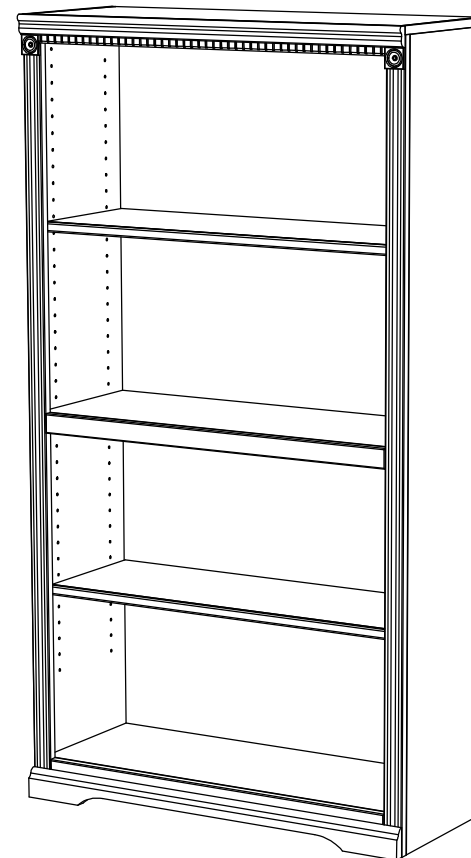

Legends Furniture

Part # SD6836

Material: Assembly

Part Description: SD6836 Scottsdale Bookcase 13"

Width: 32 1/4"

Height: 36 1/8"

Depth: 12 7/8"

Date: 03/23/2011

Drawn By: DaveH

Legends Furniture

Part # SD6848

Part Description: SD6848 Scottsdale Bookcase 13"

Date: 03/23/2011

Material: Assembly

Width: 32 1/4"

Height: 48 1/8"

Depth: 12 7/8"

Drawn By: DaveH

Legends Furniture

Part # SD6860

Part Description: SD6860 Scottsdale Bookcase 13"

Date: 03/23/2011

Material: Assembly

Width: 32 1/4"

Height: 60 1/8"

Depth: 12 7/8"

Drawn By: DaveH

6 3/8"

Legends Furniture

Part # SD6872

Part Description: SD6872 Scottsdale Bookcase 13"

Date: 03/23/2011