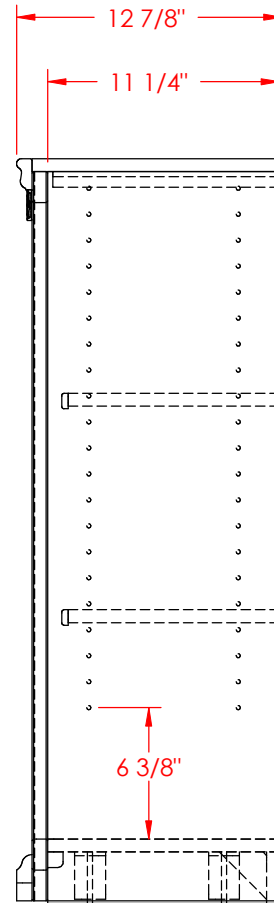

Legends Furniture

Part # SD6836

Material: Assembly

Part Description: SD6836 Scottsdale Bookcase 13"

Width: 32 1/4"

Height: 36 1/8"

Depth: 12 7/8"

Date: 03/23/2011

Drawn By: DaveH

Legends Furniture

Part # SD6848

Part Description: SD6848 Scottsdale Bookcase 13"

Date: 03/23/2011

Material: Assembly

Width: 32 1/4"

Height: 48 1/8"

Depth: 12 7/8"

Drawn By: DaveH

Legends Furniture

Part # SD6860

Part Description: SD6860 Scottsdale Bookcase 13"

Date: 03/23/2011

Material: Assembly

Width: 32 1/4"

Date: 03/23/2011

Material: Assembly

Width: 32 1/4"

Height: 84 1/8"

Depth: 12 7/8"

Drawn By: DaveH