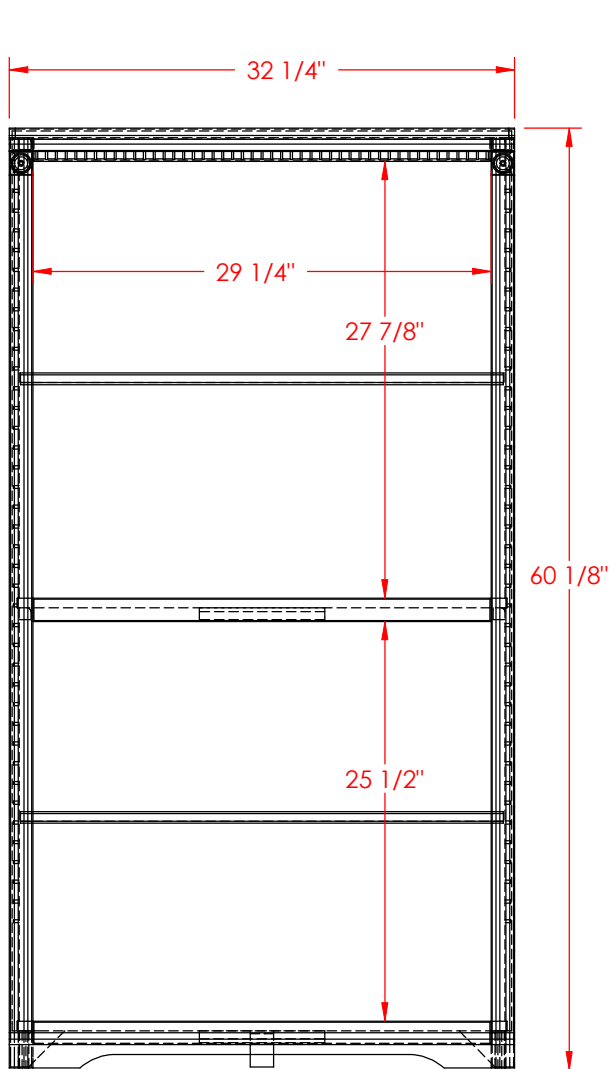

Legends Furniture

Part # SD6860

Part Description: SD6860 Scottsdale Bookcase 13"

Date: 03/23/2011

Material: Assembly

Width: 32 1/4"

Height: 60 1/8"

Depth: 12 7/8"

Drawn By: DaveH

6 3/8"