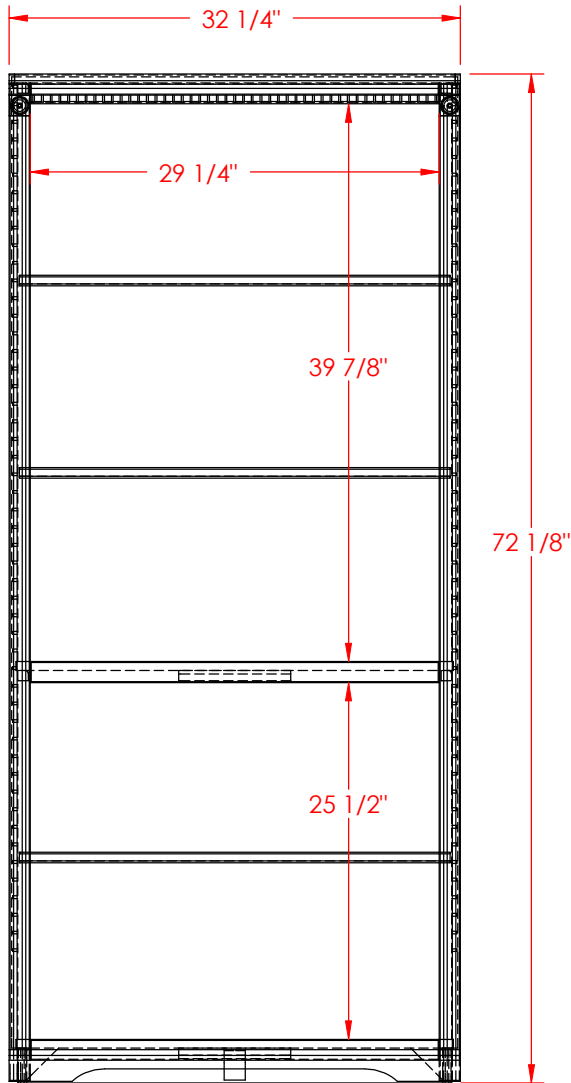

Legends Furniture

Part # SD6836

Material: Assembly

Part Description: SD6836 Scottsdale Bookcase 13"

Width: 32 1/4"

Height: 36 1/8"

Depth: 12 7/8"

Date: 03/23/2011

Height: 60 1/8"

Depth: 12 7/8"

Drawn By: DaveH

6 3/8"

Legends Furniture

Part # SD6872

Part Description: SD6872 Scottsdale Bookcase 13"

Date: 03/23/2011

Material: Assembly

Width: 32 1/4"

Height: 72 1/8"

Depth: 12 7/8"

Drawn By: DaveH

Legends Furniture

Part # SD6884

Part Description: SD6884 Scottsdale Bookcase 13"

Date: 03/23/2011

Material: Assembly

Width: 32 1/4"

Height: 84 1/8"

Depth: 12 7/8"

Drawn By: DaveH