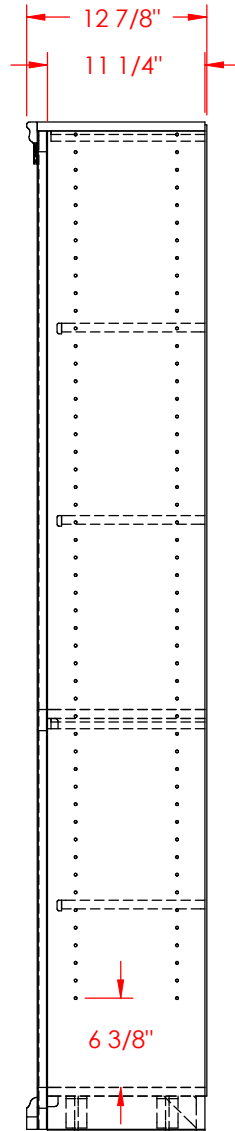

Legends Furniture

Part # SD6836

Material: Assembly

Part Description: SD6836 Scottsdale Bookcase 13"

Width: 32 1/4"

Height: 36 1/8"

Depth: 12 7/8"

Date: 03/23/2011

Height: 60 1/8"

Depth: 12 7/8"

Drawn By: DaveH

6 3/8"

Legends Furniture

Part # SD6872

Part Description: SD6872 Scottsdale Bookcase 13"

Date: 03/23/2011

Material: Assembly

Width: 32 1/4"

Height: 72 1/8"

Depth: 12 7/8"

Drawn By: DaveH

Legends Furniture

Part # SD6884

Part Description: SD6884 Scottsdale Bookcase 13"

Date: 03/23/2011

Material: Assembly

Width: 32 1/4"

Height: 84 1/8"

Depth: 12 7/8"

Drawn By: DaveH