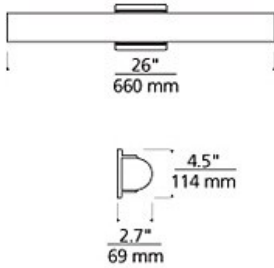

**INSTALLATION**

This product can mount to either a 4" square electrical box with round plaster ring or an octagonal electrical box. May also be mounted vertically. For wall mount use only.

**DIMMING**

Incandescent version dimmable with a standard incandescent dimmer (not included).

**WEIGHT**

7.84lb / 3.56kg

**ORDERING INFORMATION**

700BCSLC26W	COLOR	FINISH	LAMP
	WHITE	Z ANTIQUE BRONZE	INCANDESCENT 120V
	C CHROME	-CF	FLUORESCENT 120V
	S SATIN NICKEL	-CF277	FLUORESCENT 277V

**TECH LIGHTING®**