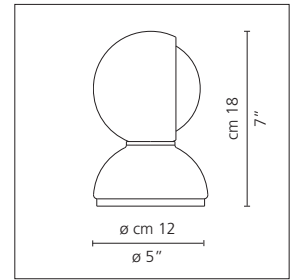

Eclisse

incandescent source

- 1x25W (E12/G16 $\frac{1}{2}$).....

Represented in the Twentieth Century Design Collection of the Metropolitan Museum of Art. New York (USA)

Included in the Design Collection of The Museum of Modern Art. New York (USA)