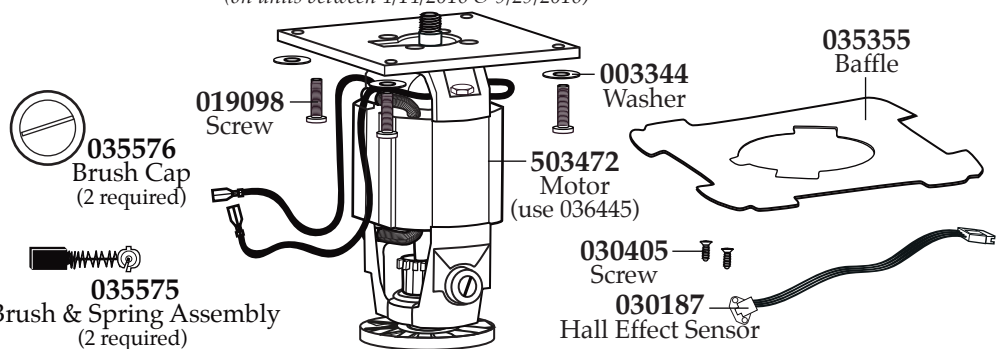

**018787**  
 Motor Plate  
 (on units before 3/13/2003)

**Used with 029875 Motors**

**033485**  
 Brush Cap  
 (2 required)

**027381**  
 Brush & Spring Assembly  
 (2 required)

**Wiring Diagram**  
 (on units after 8/20/2013)

**Wiring Diagram**

**036445**

**CB15 Groschopp Motor Replacement Kit**

**Groschopp Motor Parts No Longer Used**  
 (on units between 4/14/2016 & 9/29/2016)

**Wiring Diagram**  
 (on units after 11/10/2017)