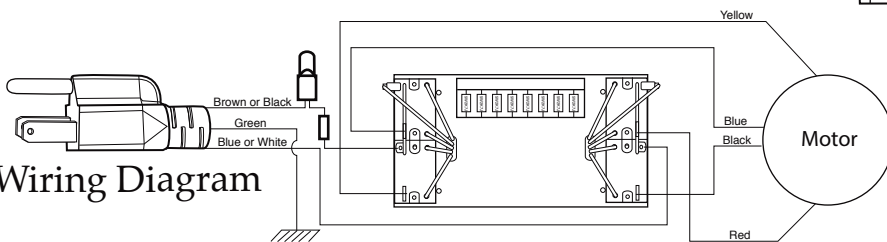

Wiring Diagram