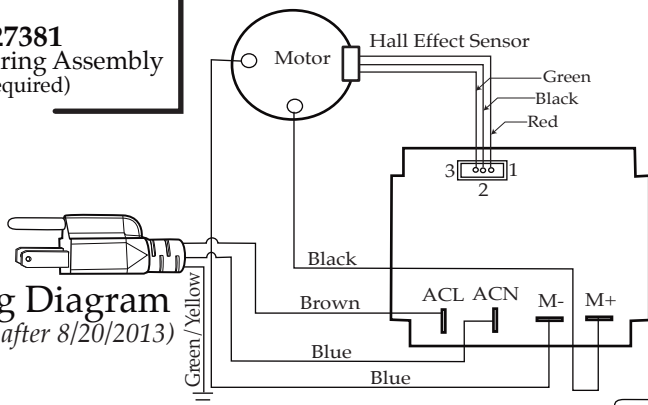

**019123**  
 Crimp Connector  
 (on units between 3/14/2003 thru 8/20/2013)

**026400**  
 Control Module Panel  
 (on units before 9/3/2013)

**502853**  
 Lead & Fuse Assembly  
 (on units between 3/14/2003 thru 8/20/2013)

**018787**  
 Motor Plate  
 (on units before 3/13/2003)

**Used with 029875 Motors**

**033485**  
 Brush Cap  
 (2 required)

**027381**  
 Brush & Spring Assembly  
 (2 required)

**Wiring Diagram**  
 (on units after 8/20/2013)