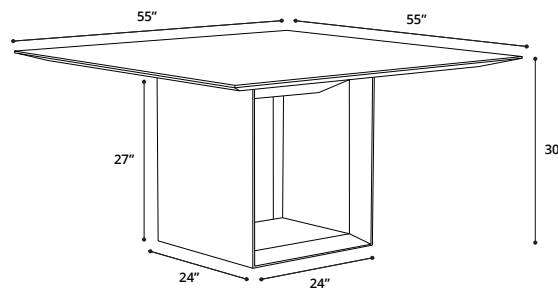

3 CRAFT

Mitre-folded joints provide a clean look and speak to this table's craftsmanship.

COLORS AVAILABLE

Natural Oak

Walnut

DIMENSIONS

SPECIFICATIONS

MODEL

MEJ10005

WEIGHT

260 lbs

MATERIALS

Composite Wood, Natural Wood Veneer

ASSEMBLY

Moderate

CUBIC FEET