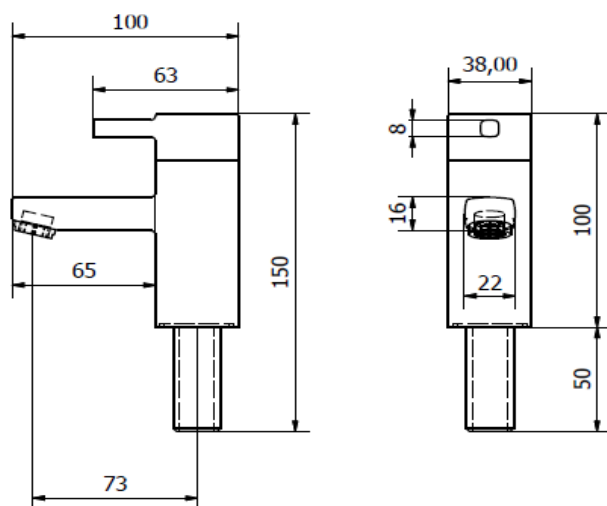

NER004 - NERO BASIN TAPS

ILLUSTRATION: Nero Basin Taps
BAR CODE : 0902075
COLOUR: CHROME
WIEGHT:
NET = 0.900KG
GROSS = 1.261KG
STANDARDS : BS EN 200
NOTES:
FLOW RATES

0.1 BAR L.P 1	0.2 BAR L.P 2	0.5 BAR M.P	1.0 BAR H.P 1	2.0 BAR H.P 2	3.0 BAR H.P 3
4.4	5.6	7	8.4	13	18

LINE DRAWING

PACKAGING DETAILS

INDIVIDUAL BOX SIZE (CM)	WEIGHTS (KG)	PRODUCTS PER CARTON	CARTON SIZE	CARTON WEIGHT COMPLETE
22.5*14.5*9	1.261	10	46*38*20	13.5