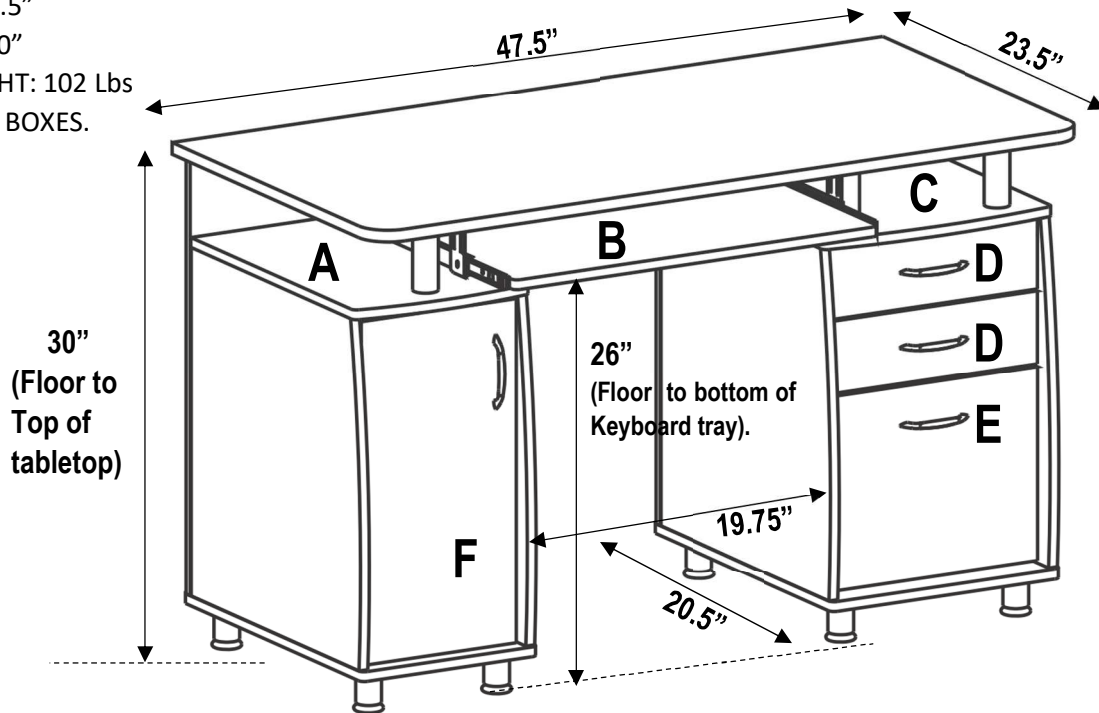

PRODUCT DIMENSIONS

GENERAL DIMENSIONS:

WIDTH: 47.5"

DEPTH: 23.5"

HEIGHT: 30"

NET WEIGHT: 102 Lbs

SHIPS IN 2 BOXES.

OTHER MEASUREMENTS:

A (Left storage under the tabletop): 7.25"W x 19.5"D x 4.75"H

B (keyboard tray): 24.5"W x 11.75"D x 2.75"H

C (Right storage under the tabletop): 14"W x 19.5"D x 4.75"H

D (Small storage drawers): 12"W x 15.25"D x 3.5"H

E (Large file drawer): 12"W x 15.25"D x 10.25"H. This is for letter size folders only.

F (CPU storage *WITHOUT THE SHELF*): 10.75"W x 17.75"D x 21"H.

MAXIMUM WEIGHT CAPACITIES

(DO NOT EXCEED THESE LIMITS)